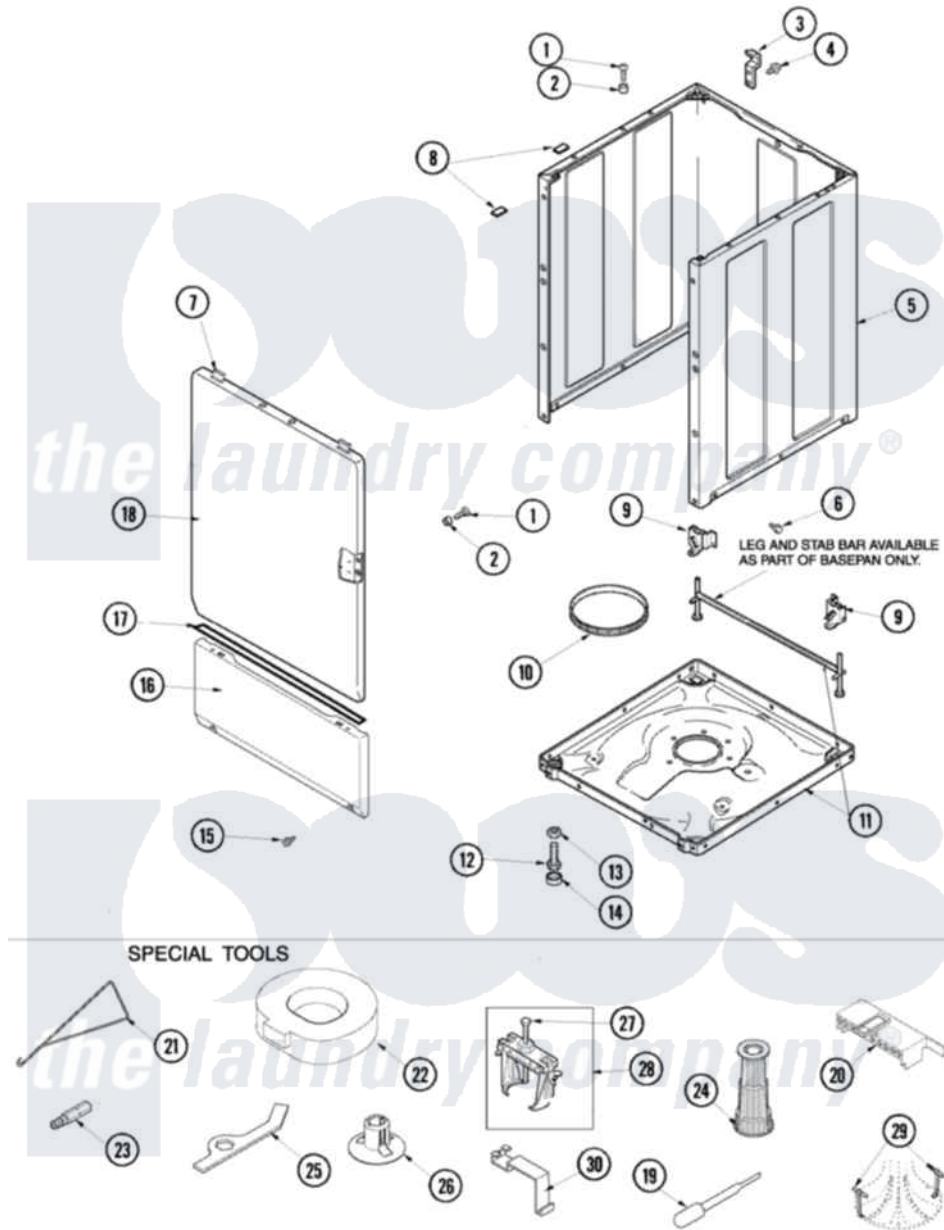

# Amana ALW480DAW 01 - CABINET, BASE & SPECIAL TOOLS

Amana [Residential Amana ALW480DAW Washer Parts](#) Parts Diagram 01 - CABINET, BASE & SPECIAL TOOLS  
 Click on the part number to view part

Item	Original Part Number	Replaced By	Status	Part Description
1	32671	<a href="#">Y014874</a>		Screw, Idler Arm And Sleeve
2	<a href="#">505187</a>			Locator, Panel
3	<a href="#">500003</a>			Hinge, Top
4	40064801	<a href="#">3390631</a>		Screw, 10-16 X 3/8
5	40076401WP	<a href="#">37001284</a>		Cabinet As Pack
6	40038201	<a href="#">27001200</a>		Screw
7	56080	<a href="#">22001650</a>		Fastener, Spring
"	501086	<a href="#">90767</a>		Screw, 8A X 3/8 HeX Washer Head Tapping
"	<a href="#">40034202</a>			Clip, Spring
8	<a href="#">Y56128</a>			Pad, Bumper
9	<a href="#">40031501</a>			Bracket, Self Leveling
10	<a href="#">40037401</a>			Ring, Friction
11	40031201P	<a href="#">27001226</a>		Base Lev
12	40039001	<a href="#">22003428</a>		Leg, Adjustable
13	<a href="#">40038101</a>			Nut, Leg
14	<a href="#">40016001</a>			Foot, Rubber

15	<a href="#">40034101</a>		Screw, No.12bx1/2
16	<a href="#">40045301WP</a>		Panel, Access
17	<a href="#">40083101</a>		Tape, Foam
18	<a href="#">40035401WP</a>		Panel, Front
20	<a href="#">34677</a>		10 Circuit Plug
21	<a href="#">321P4</a>		Hook, Spring
22	40068201	<a href="#">27001185</a>	Brace- Shp
23	<a href="#">282P4</a>		T25 Tamper Resistant Bit
24	<a href="#">293P4</a>		Seal Tool
"	<a href="#">283P4</a>		Terminal Extractor Tool
25	<a href="#">306P4</a>		Hex Wrench
26	40047301	<a href="#">27001185</a>	Brace- Shp
27	<a href="#">294P4B</a>		Drive Bell Bolt
28	<a href="#">294P4</a>		Bell Tool
29	<a href="#">254P4P</a>		Agitator Hooks
30	<a href="#">273P4</a>		Tub Cover Gasket Tool