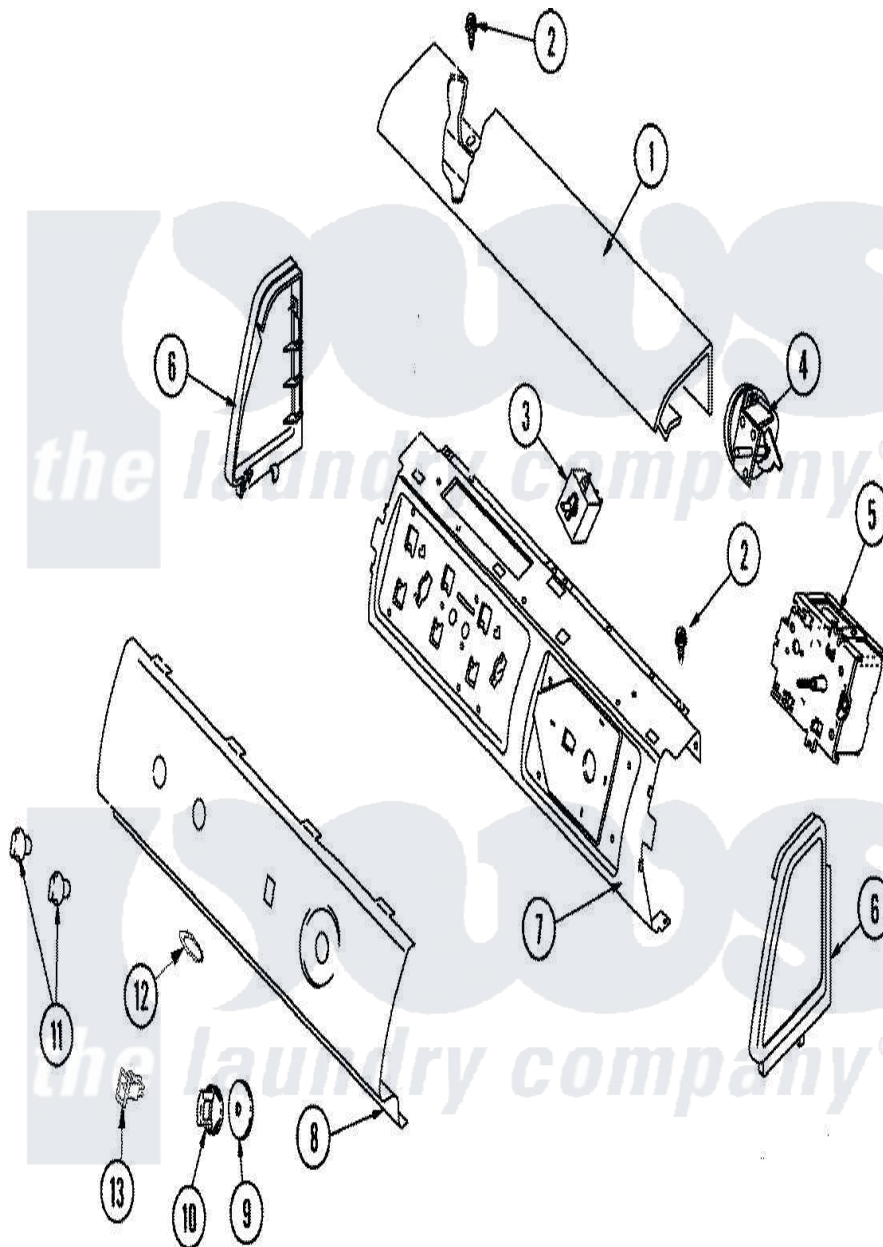

Amana ALW480DAW 02 - CONTROL PANEL

Amana [Residential Amana ALW480DAW Washer Parts](#) Parts Diagram 02 - CONTROL PANEL
 Click on the part number to view part

Item	Original Part Number	Replaced By	Status	Part Description
1	503674W			Cover, Top
2	501086	90767		Screw, 8A X 3/8 HeX Washer Head Tapping
3	40046601			Switch, Temperature Select
4	40055101			Switch, Pressure
5	40073801			Timer, 12 Cycle
6	40012702W			Endcap
"	40012701W		Not Available	ENDCAP (RT-WHT)
7	40039601			Support, Control Panel
8	40072702W		Not Available	PANEL,GRAPHIC(WHITE)
9	40013701W	27001134		Dial- Time
10	40014001W	27001133		Knob- Time
11	40013401W	27001137		Knob Sele
12	40083301			Medallion
13	38424W			Switch, Rocker