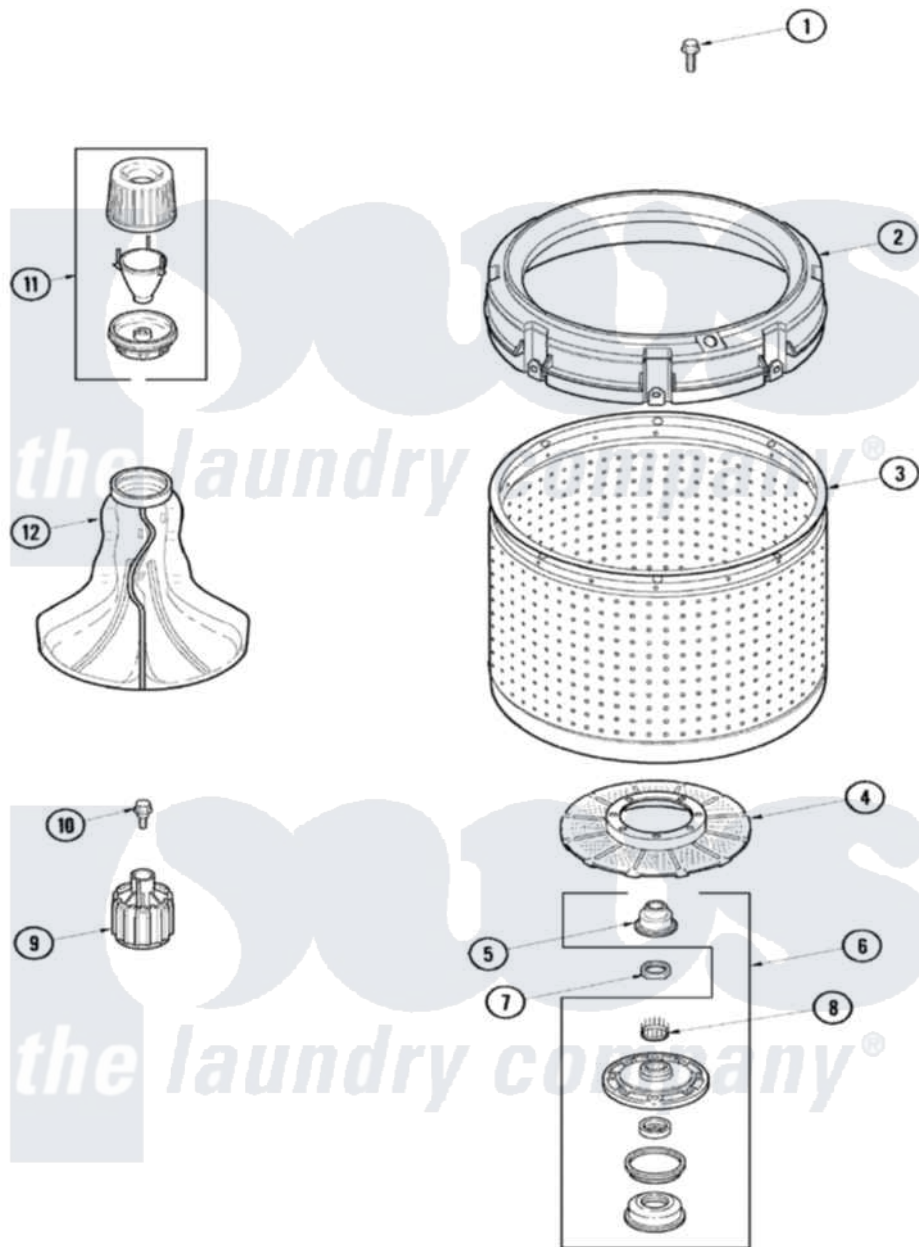

Amana ALW480DAW 03 - INNER TUB

Amana [Residential Amana ALW480DAW Washer Parts](#) Parts Diagram 03 - INNER TUB
 Click on the part number to view part

Item	Original Part Number	Replaced By	Status	Part Description
1	40063301	3400527		Screw
2	40002901	27001052		Balance Ring
3	40000801P	719P3		Assembly- Wash
4	40008001			Filter, Lint
5	40016101			Seal, Bell Drive
6	R9900457			Kit, Hub And Seal
7	40016301			Nut, Lock
8	40008301			Insert, Spline
9	R9900189			Kit, Drive Bell And Seal
10	40065102			Screw, Shoulder 1/4
11	40002101W			Assembly, Fabric Softner
12	40000501W			Agitator, Flex Vane