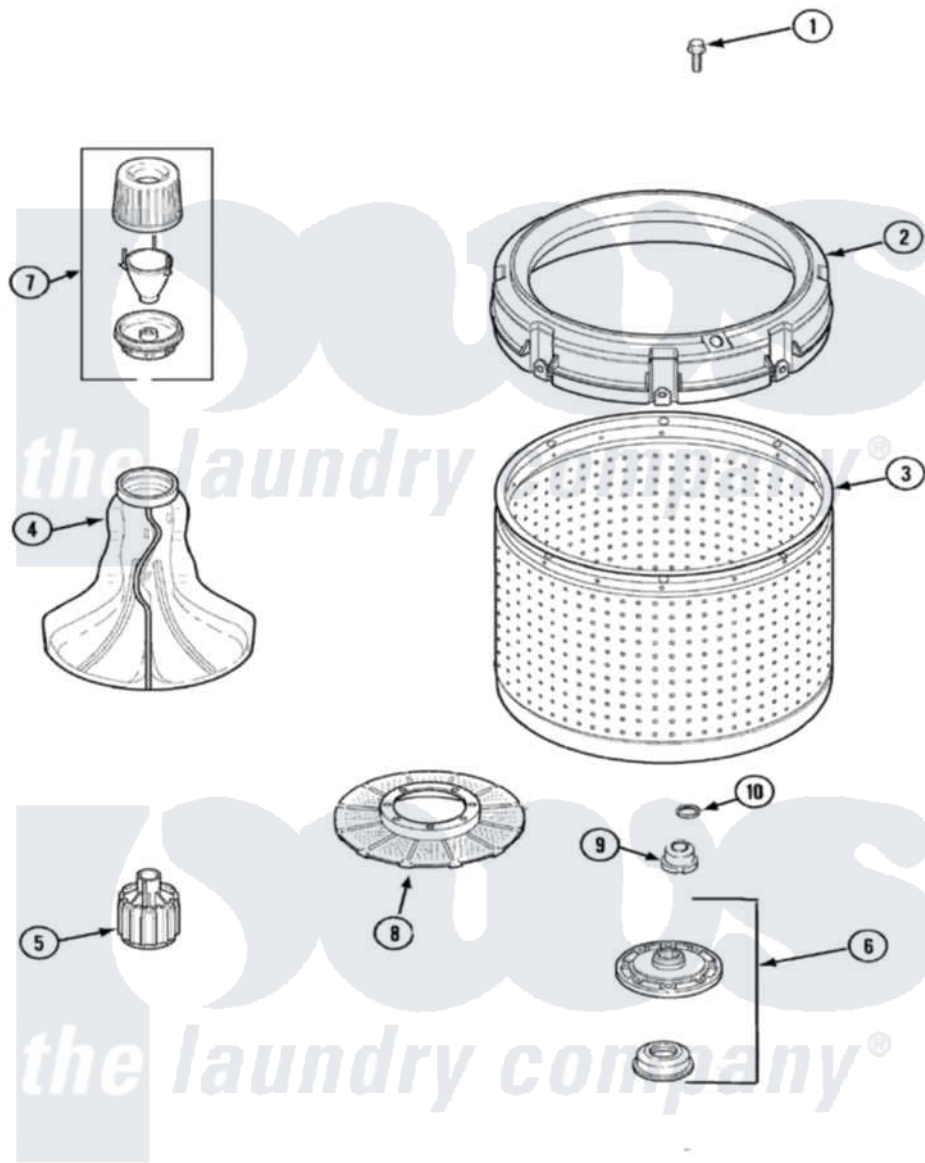

Amana ALW480DAW 04 - INNER TUB (SERIES 15)

Amana Residential Amana ALW480DAW Washer Parts Parts Diagram 04 - INNER TUB (SERIES 15)
 Click on the part number to view part

Item	Original Part Number	Replaced By	Status	Part Description
1	40063301	3400527		Screw
2	40002901	27001052		Balance Ring
3	40000801P	719P3		Assembly- Wash
4	40000501W			Agitator, Flex Vane
5	Y2200109	W10116784		Bell-Drive
6	12002470	W10116791		Hub And Seal
"	Y2200460	W10116791		Hub And Seal
7	40002101W			Assembly, Fabric Softner
8	40008001			Filter, Lint
9	21001533	35-5655-1		Seal
10	25-7941			"O" Ring, Agtr Drive Shaft