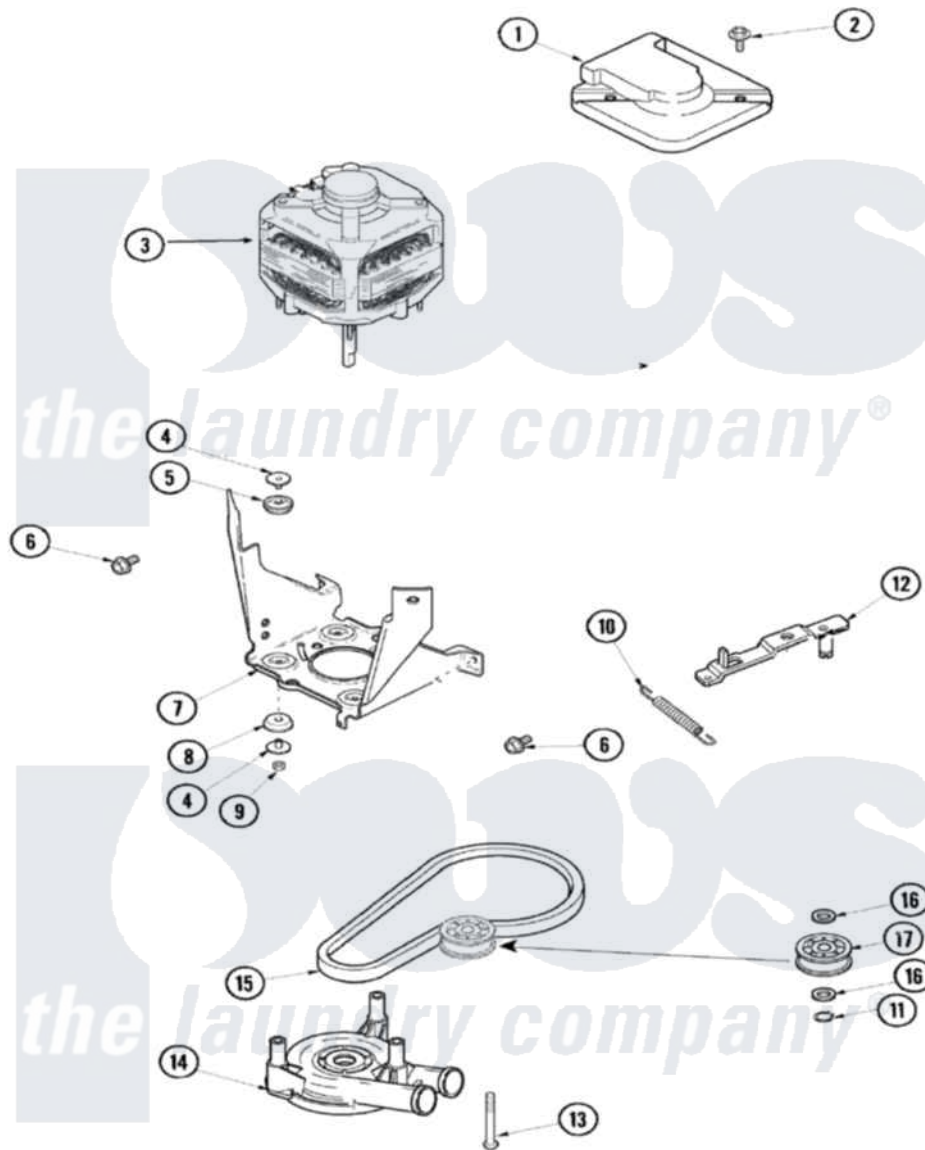

Amana ALW480DAW 06 - MOTOR, PUMP, BELT & IDLER

Amana Residential Amana ALW480DAW Washer Parts Parts Diagram 06 - MOTOR, PUMP, BELT & IDLER
 Click on the part number to view part

Item	Original Part Number	Replaced By	Status	Part Description
1	40112301			Shield, Motor
2	40046701	4312464		Screw
3	40095003	27001215		Motor W/Pulley
4	40053701			Post, Isolator
5	40053801			Mount, Motor Upper
6	40067901	40128701		Screw, 5/16-18 X .50
7	40015501R		Not Available	BRACKET, MOTOR MOUNT
8	40054301			Mount, Motor Lower
9	40095101	Y707702		Locknut
10	40061401			Spring, Idler Lever
11	23748			Ring, Retaining
12	27001028			Idler Lever Assembly
13	40063701			Screw, 10-16 x 1.75
14	40040301	27001233		Pump
15	40053607	27001007		Belt, Spin
16	52549			Washer, 501 ID X3/4 Odx