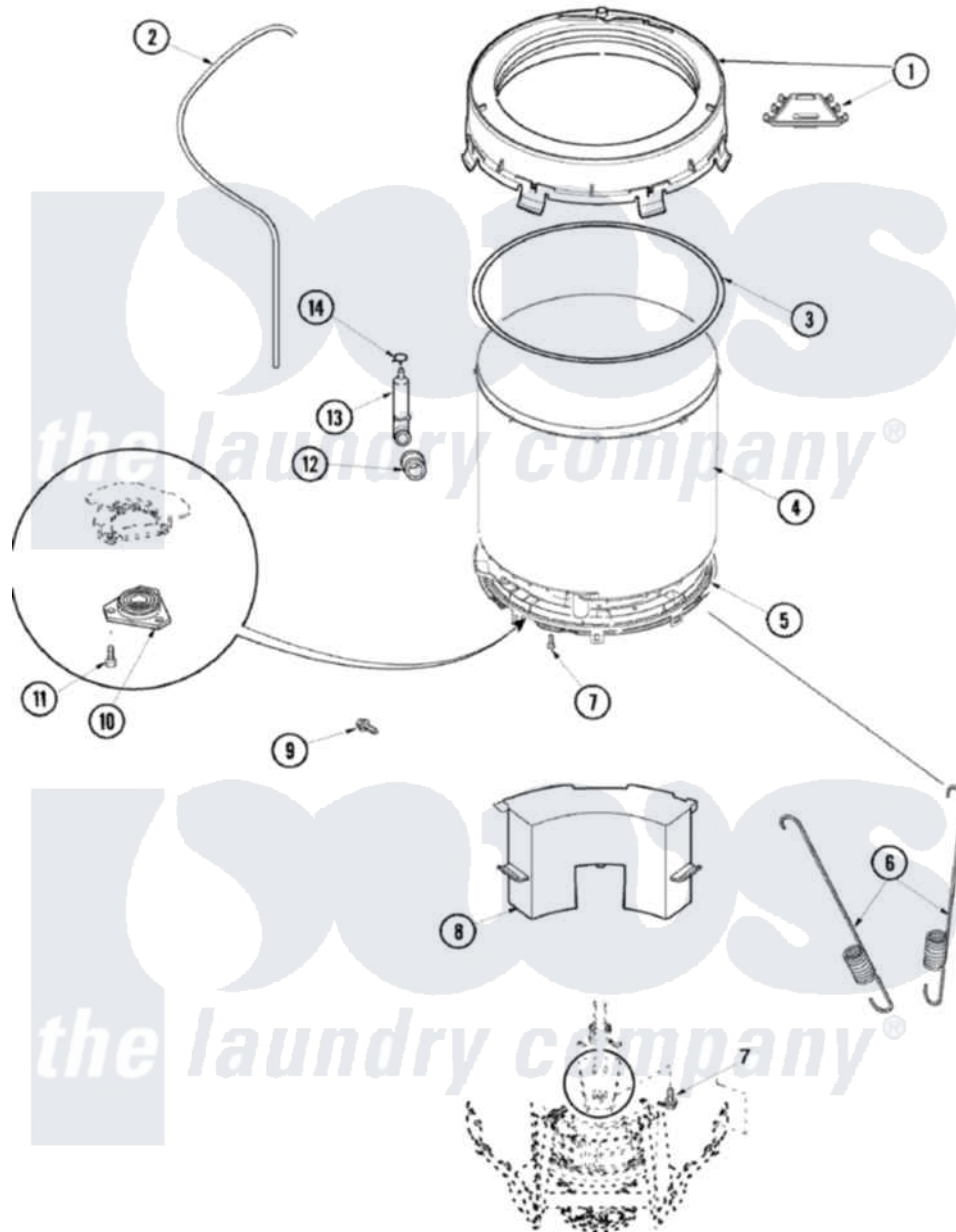

# Amana ALW480DAW 07 - OUTER TUB

Amana [Residential Amana ALW480DAW Washer Parts](#) Parts Diagram 07 - OUTER TUB  
 Click on the part number to view part

Item	Original Part Number	Replaced By	Status	Part Description
1	40112001P		Not Available	COVER, OUTER TUB
2	40065001	<a href="#">21001748</a>		Hose, Pressure Switch
3	<a href="#">40076601</a>			Gasket, Tub Cover
4	<a href="#">40111001P</a>			Tub, Plastic Outer
5	<a href="#">40001102P</a>			Bottom, Outer Tub
6	<a href="#">40045202</a>			Spring, Tall Tub
7	<a href="#">40064301</a>			Screw, 1/4-15 x 3/4 Hex
8	<a href="#">40015901</a>			Assembly Counter Weight
9	<a href="#">40070401</a>			Screw, 1/4-20 x 7/8 Hex
10	<a href="#">40004201P</a>			Main Bearing Assembly
11	40067901	<a href="#">40128701</a>		Screw, 5/16-18 X .50
12	<a href="#">40037801</a>			Grommet
13	<a href="#">40008501</a>			Assembly, Pressure Bulb
14	40109101	<a href="#">285655</a>		Clamp, Hose