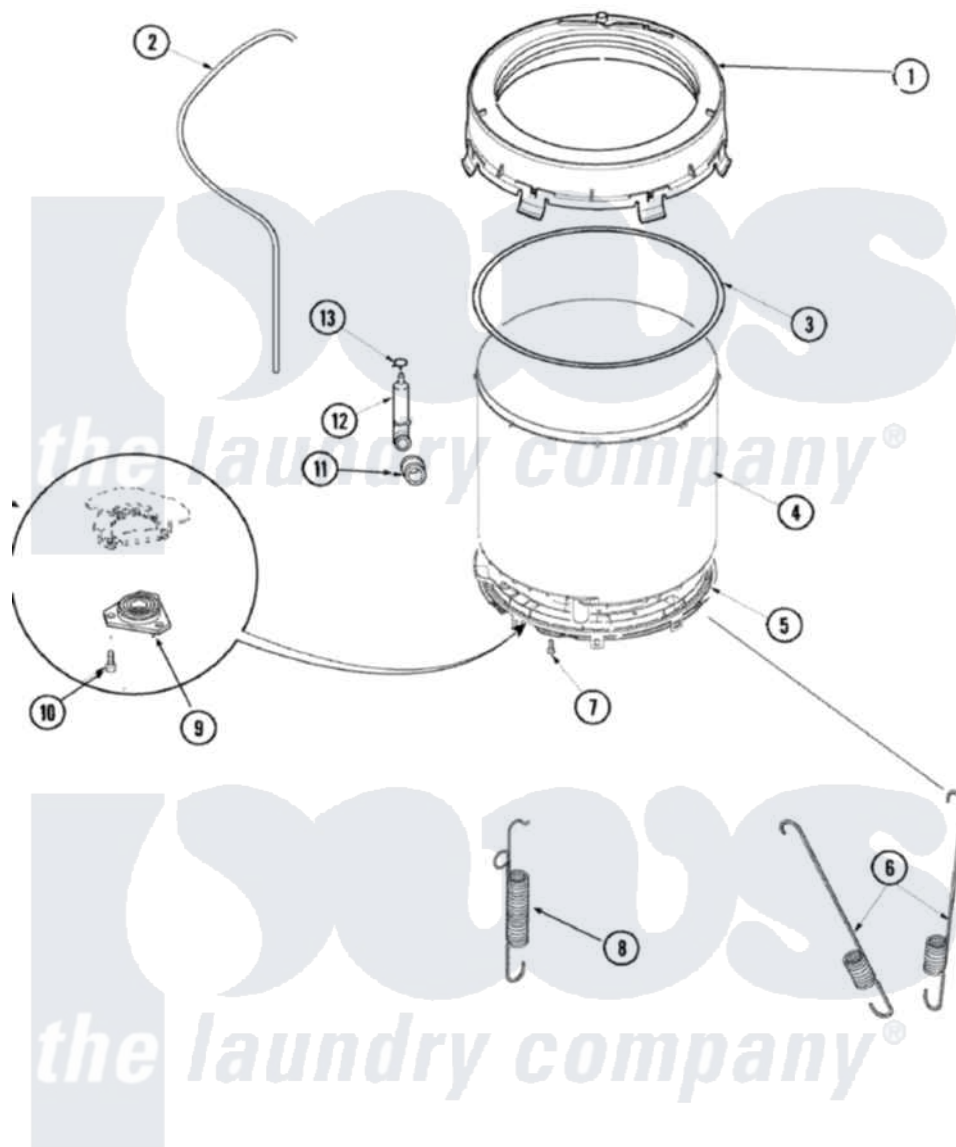

# Amana ALW480DAW 08 - OUTER TUB (SERIES 11)

Amana [Residential Amana ALW480DAW Washer Parts](#) Parts Diagram 08 - OUTER TUB (SERIES 11)  
 Click on the part number to view part

Item	Original Part Number	Replaced By	Status	Part Description
1	40112001P		Not Available	COVER, OUTER TUB
2	40065001	<a href="#">21001748</a>		Hose, Pressure Switch
3	<a href="#">40076601</a>			Gasket, Tub Cover
4	<a href="#">40111001P</a>			Tub, Plastic Outer
5	<a href="#">40001102P</a>			Bottom, Outer Tub
6	27001026	<a href="#">Y37001124</a>		Spring, Tall Tub
7	<a href="#">40064301</a>			Screw, 1/4-15 x 3/4 Hex
8	<a href="#">27001025</a>			Spring, Counterweight
9	<a href="#">40004201P</a>			Main Bearing Assembly
10	40067901	<a href="#">40128701</a>		Screw, 5/16-18 X .50
11	<a href="#">40037801</a>			Grommet
12	<a href="#">40008501</a>			Assembly, Pressure Bulb
13	40109101	<a href="#">285655</a>		Clamp, Hose