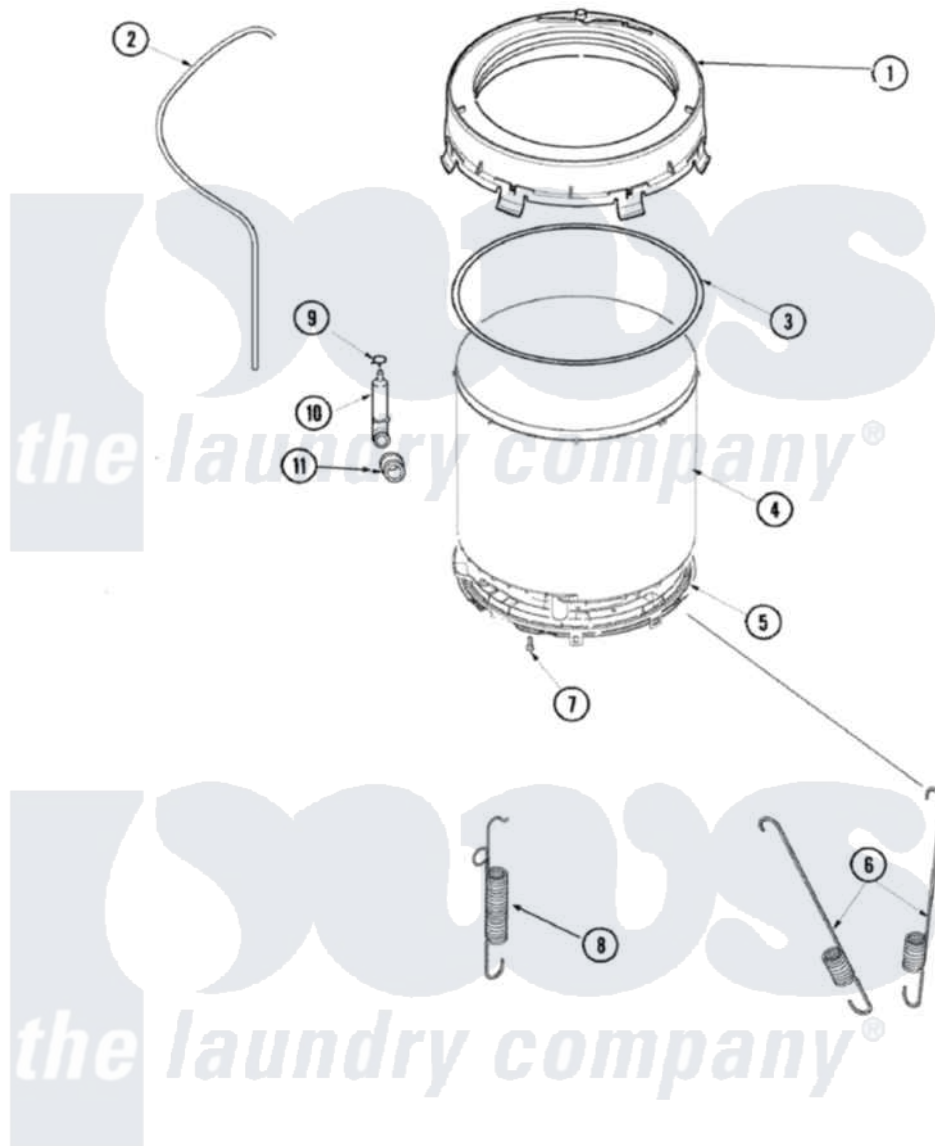

# Amana ALW480DAW 09 - OUTER TUB (SERIES 15)

Amana [Residential Amana ALW480DAW Washer Parts](#) Parts Diagram 09 - OUTER TUB (SERIES 15)  
 Click on the part number to view part

Item	Original Part Number	Replaced By	Status	Part Description
1	40112001P		Not Available	COVER, OUTER TUB
2	40065001	<a href="#">21001748</a>		Hose, Pressure Switch
3	<a href="#">40076601</a>			Gasket, Tub Cover
4	<a href="#">40111001P</a>			Tub, Plastic Outer
5	<a href="#">27001067</a>			Bottom, Outer Tub
6	27001026	<a href="#">Y37001124</a>		Spring, Tall Tub
7	<a href="#">40064301</a>			Screw, 1/4-15 x 3/4 Hex
8	<a href="#">27001025</a>			Spring, Counterweight
9	40109101	<a href="#">285655</a>		Clamp, Hose
10	<a href="#">40008501</a>			Assembly, Pressure Bulb
11	<a href="#">40037801</a>			Grommet