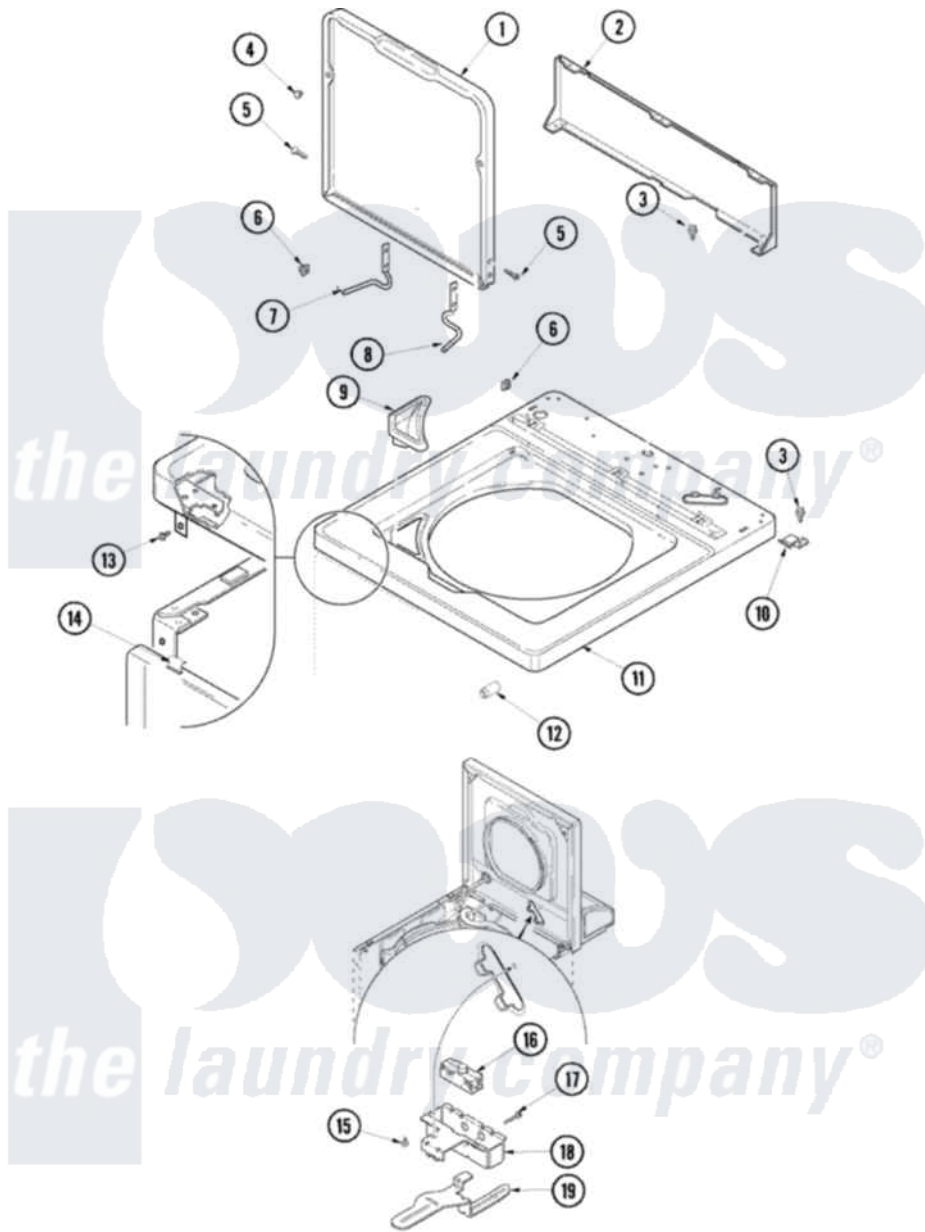

# Amana ALW480DAW 11 - TOP AND DOOR SWITCH

Amana Residential Amana ALW480DAW Washer Parts Parts Diagram 11 - TOP AND DOOR SWITCH  
 Click on the part number to view part

| Item | Original Part Number     | Replaced By               | Status        | Part Description                        |
|------|--------------------------|---------------------------|---------------|---|
| 1    | 40111301WP               | <a href="#">27001093</a>  |               | Lid                                     |
| 2    | 40051401                 |                           | Not Available | PANEL,HOME HOOD BACK                    |
| 3    | 501086                   | <a href="#">90767</a>     |               | Screw, 8A X 3/8 HeX Washer Head Tapping |
| 4    | <a href="#">40038001</a> |                           |               | Bumper                                  |
| 5    | 40039201                 | <a href="#">W10119828</a> |               | Screw, Lid Hinge Mounting               |
| 6    | <a href="#">40008201</a> |                           |               | Bushing, Hinge                          |
| 7    | <a href="#">40094002</a> |                           |               | Hinge, Lid Left Stop                    |
| 8    | <a href="#">40094101</a> |                           |               | Hinge, Lid Right Pass                   |
| 9    | <a href="#">40093901</a> |                           |               | Dispenser, Bleach                       |
| 10   | <a href="#">40063901</a> |                           |               | Clip, Hold Down                         |
| 11   | 40000202WP               | <a href="#">27001182</a>  |               | Top                                     |
| 12   | <a href="#">40102101</a> |                           |               | Cap, Hinge                              |
| 13   | 503661                   | <a href="#">27001200</a>  |               | Screw                                   |
| 14   | 56080                    | <a href="#">22001650</a>  |               | Fastener, Spring                        |
| 15   | 501086                   | <a href="#">90767</a>     |               | Screw, 8A X 3/8 HeX Washer Head Tapping |