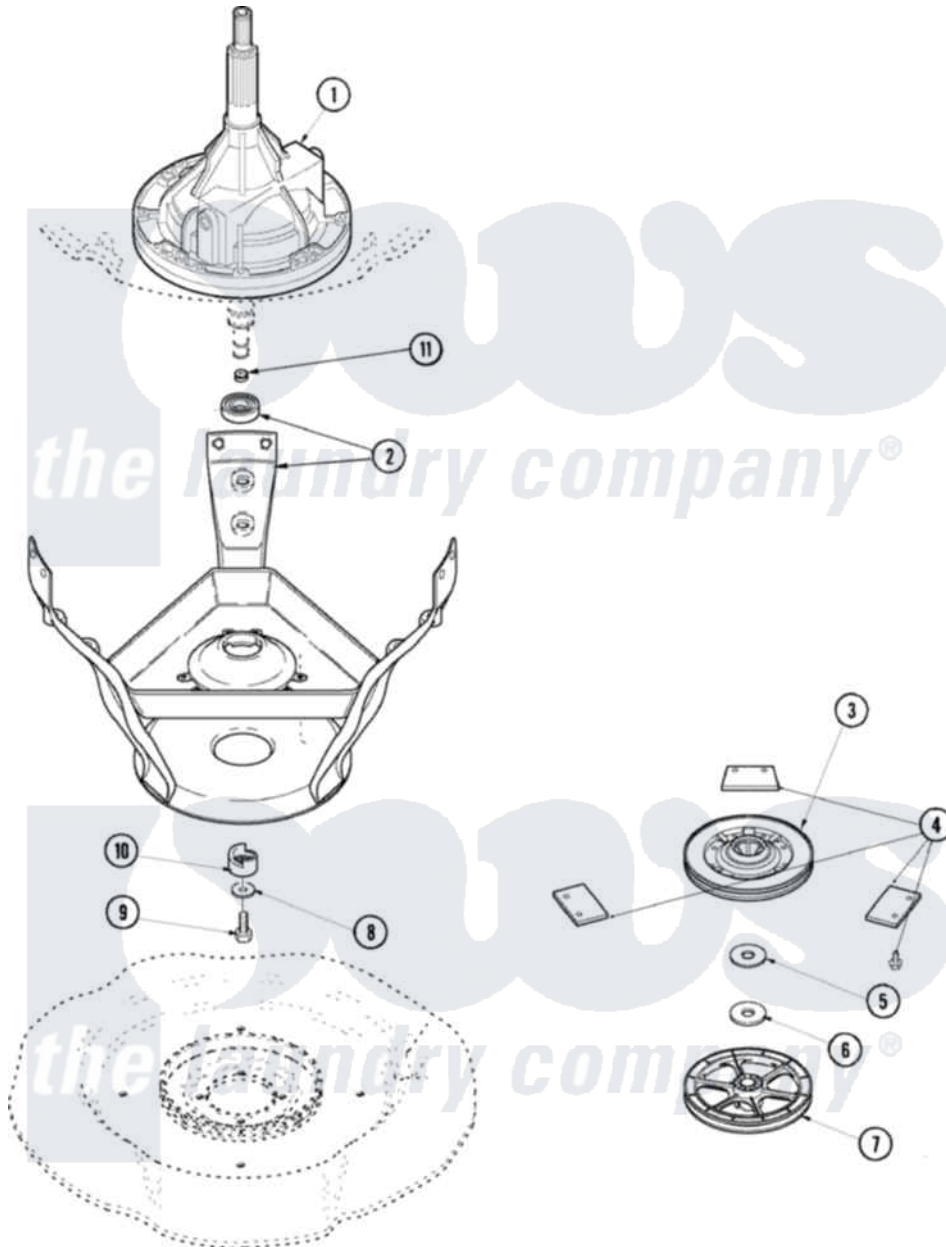

# Amana ALW480DAW 12 - TRANSMISSION & BRAKE

Amana Residential Amana ALW480DAW Washer Parts Parts Diagram 12 - TRANSMISSION & BRAKE  
 Click on the part number to view part

Item	Original Part Number	Replaced By	Status	Part Description
1	27001035	<a href="#">W10219151</a>		Transmission
"	40065301	<a href="#">12002178</a>		Transmison
2	40015302P	<a href="#">12002013</a>		Base
3	<a href="#">R9900474</a>			Brake Assembly
4	<a href="#">R0000014</a>			Kit, Brake Pad
"	<a href="#">26594P</a>			Grease, Silicone - 2 Oz Tube
5	<a href="#">40065701</a>			Washer, 2 Odx.63 ID
6	<a href="#">40063201</a>			Washer, Flat
7	<a href="#">40047202</a>			Pulley, Spin
8	<a href="#">40041501</a>			Washer
9	<a href="#">40063401</a>			Screw, 1/4-20 x 5/8 Hex
10	40047401	<a href="#">40047402</a>		Helix, Plastic
11	35-2010	<a href="#">207843</a>		Lip Seal Repair Kit