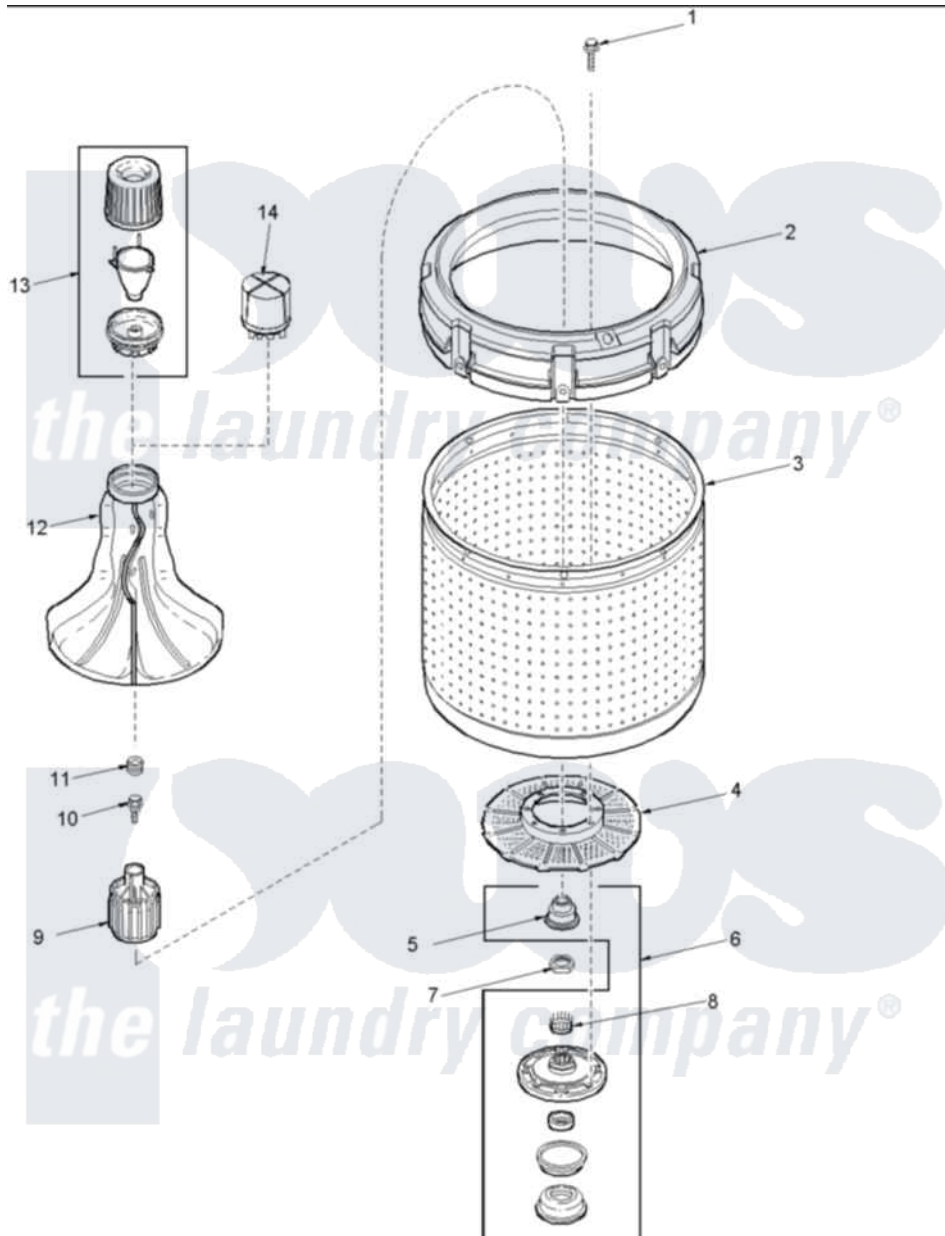

Amana ALW480DAW (BOM: PALW480DAW) 01 - AGITATOR, DRIVE BELL, WASHTUB AND HUB

Amana Residential Amana ALW480DAW (BOM: PALW480DAW) Washer Parts Parts Diagram 01 - AGITATOR, DRIVE BELL, WASHTUB AND HUB
 Click on the part number to view part

Item	Original Part Number	Replaced By	Status	Part Description
1	40063301	3400527		Screw
2	40002901	27001052		Balance Ring
3	40000802P	719P3		Assembly- Wash
4	40008001			Filter, Lint
5	40016101			Seal, Bell Drive
6	R9900457			Kit, Hub And Seal
7	40016301			Nut, Lock
8	40008301			Insert, Spline
9	R9900189			Kit, Drive Bell And Seal
10	40065102			Screw, Shoulder 1/4
11	40008401			Plug, Bell
12	40000501W			Agitator, Flex Vane
13	40002101W			Assembly, Fabric Softner