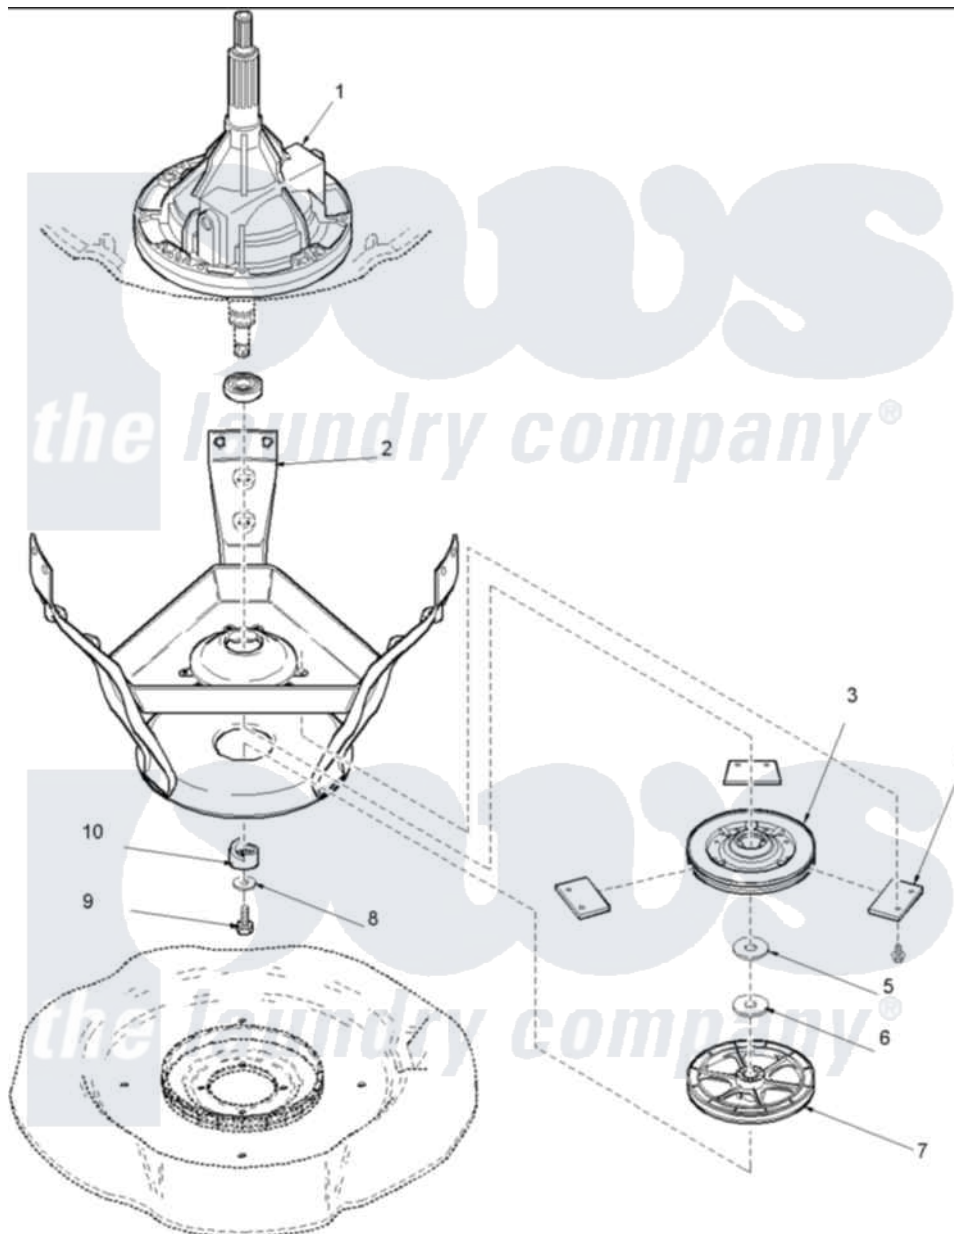

Amana ALW480DAW (BOM: PALW480DAW) 03 - BEARINGS, BRAKE, AND TRANSMISSION

Amana Residential Amana ALW480DAW (BOM: PALW480DAW) Washer Parts Parts Diagram 03 - BEARINGS, BRAKE, AND TRANSMISSION
 Click on the part number to view part

Item	Original Part Number	Replaced By	Status	Part Description
1	40065301	12002178		Transmison
2	40070002	12002013		Base
3	40003103	R9900474		Brake Assembly
4	R0000014			Kit, Brake Pad
5	40065701			Washer, 2 Odx.63 ID
6	40063201			Washer, Flat
7	40047201	40047202		Pulley, Spin
8	40041501			Washer
9	40063401			Screw, 1/4-20 x 5/8 Hex
10	40047401	40047402		Helix, Plastic
NI	26594P			Grease, Silicone - 2 Oz Tube