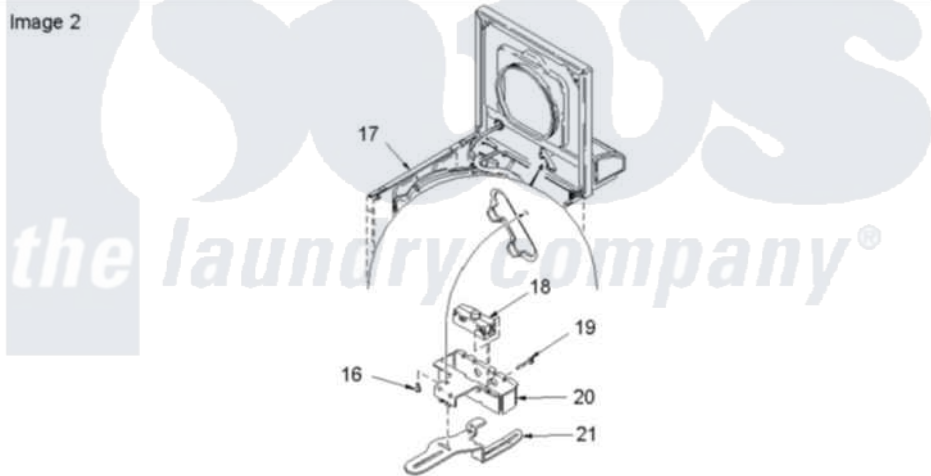

Amana ALW480DAW (BOM: PALW480DAW) 04 - CABINET TOP, DOOR, AND DOOR SWITCH

Image 1

Image 2

Amana Residential Amana ALW480DAW (BOM: PALW480DAW) Washer Parts Parts Diagram 04 - CABINET TOP, DOOR, AND DOOR SWITCH

[Click on the part number to view part](#)

Item	Original Part Number	Replaced By	Status	Part Description
1	40111301W	27001093		Lid
2	40051401		Not Available	PANEL,HOME HOOD BACK
4	40038001			Bumper
5	40039201	W10119828		Screw, Lid Hinge Mounting
6	40008201			Bushing, Hinge
7	40094002			Hinge, Lid Left Stop
8	40094101			Hinge, Lid Right Pass
10	40093901			Dispenser, Bleach
11	40063901			Clip, Hold Down
12	40000202W	27001182		Top
13	40102101			Cap, Hinge
15	56080	22001650		Fastener, Spring
17	40076401WP	37001284		Cabinet As Pack
18	40035001	27001095		Switch, Lid
19	40040701			Screw, Tapping No.6b-20