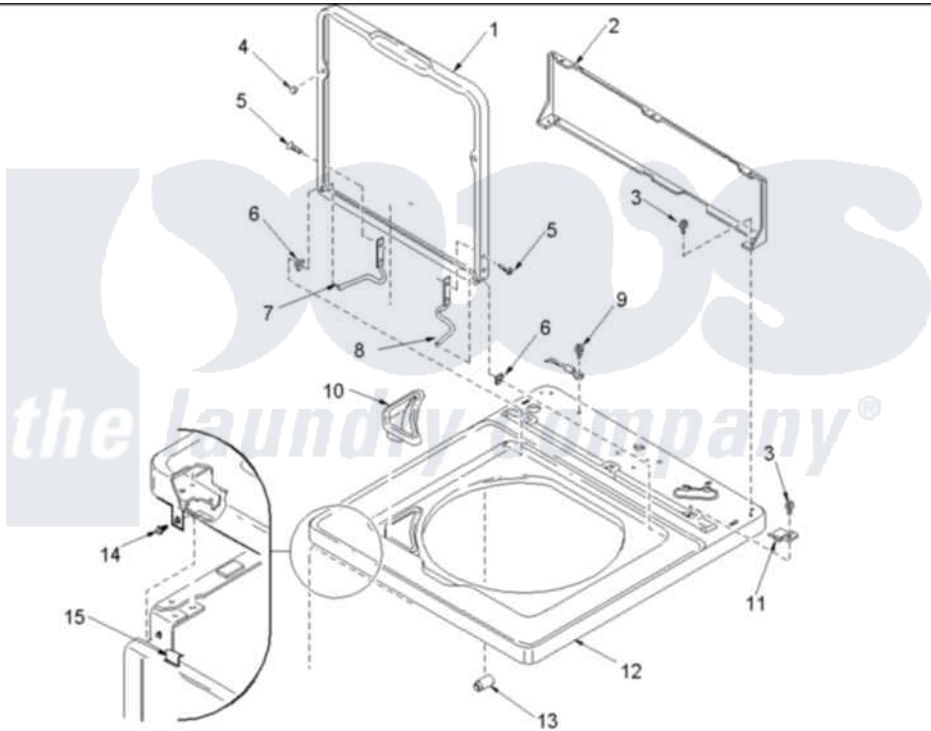

Amana ALW480DAW (BOM: PALW480DAW) 04 - CABINET TOP, DOOR, AND DOOR SWITCH

Image 1

Image 2

Amana Residential Amana ALW480DAW (BOM: PALW480DAW) Washer Parts Parts Diagram 04 - CABINET TOP, DOOR, AND DOOR SWITCH

[Click on the part number to view part](#)

Item	Original Part Number	Replaced By	Status	Part Description
1	40111301W	27001093		Lid
2	40051401		Not Available	PANEL,HOME HOOD BACK
4	40038001			Bumper
5	40039201	W10119828		Screw, Lid Hinge Mounting
6	40008201			Bushing, Hinge
7	40094002			Hinge, Lid Left Stop
8	40094101			Hinge, Lid Right Pass
10	40093901			Dispenser, Bleach
11	40063901			Clip, Hold Down
12	40000202W	27001182		Top
13	40102101			Cap, Hinge
15	56080	22001650		Fastener, Spring
17	40076401WP	37001284		Cabinet As Pack
18	40035001	27001095		Switch, Lid
19	40040701			Screw, Tapping No.6b-20