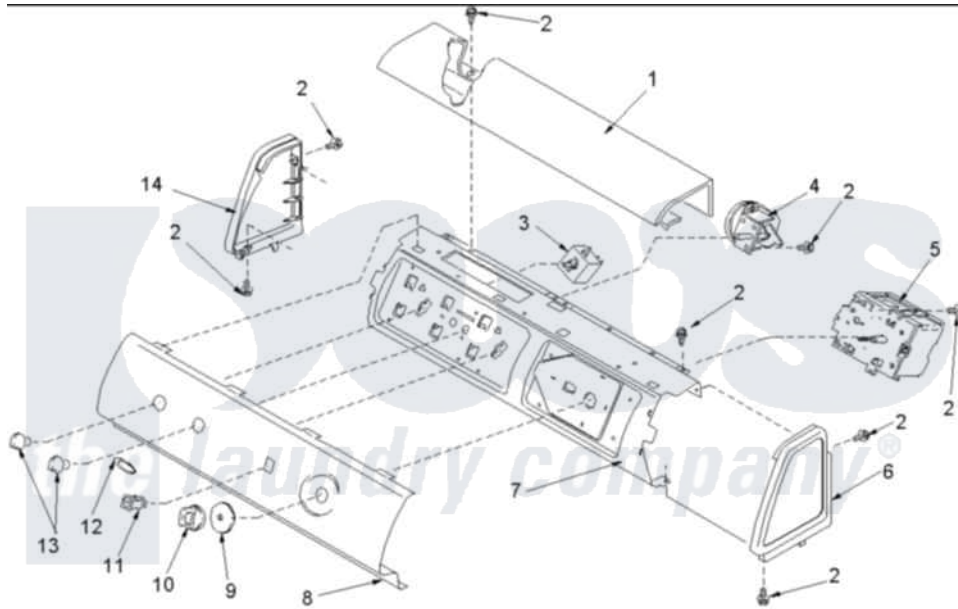

# Amana ALW480DAW (BOM: PALW480DAW) 05 - CONTROL PANELS

Amana Residential Amana ALW480DAW (BOM: PALW480DAW) Washer Parts Parts Diagram 05 - CONTROL PANELS

Click on the part number to view part

Item	Original Part Number	Replaced By	Status	Part Description
1	<a href="#">503674W</a>			Cover, Top
3	<a href="#">40046601</a>			Switch, Temperature Select
4	<a href="#">40055101</a>			Switch, Pressure
5	<a href="#">40073801</a>			Timer, 12 Cycle
6	40012701W		Not Available	ENDCAP (RT-WHT)
7	<a href="#">40039601</a>			Support, Control Panel
8	40072702W		Not Available	PANEL, GRAPHIC(WHITE)
9	40013701W	<a href="#">27001134</a>		Dial- Time
10	40014001W	<a href="#">27001133</a>		Knob- Time
11	<a href="#">38424W</a>			Switch, Rocker
12	<a href="#">40083301</a>			Medallion
13	40013401W	<a href="#">27001137</a>		Knob Sele
14	<a href="#">40012702W</a>			Endcap
NI	40100701	<a href="#">27001037</a>		Harness, Wiring Hood
"	40100001	<a href="#">27001041</a>		Harness, Base Wire