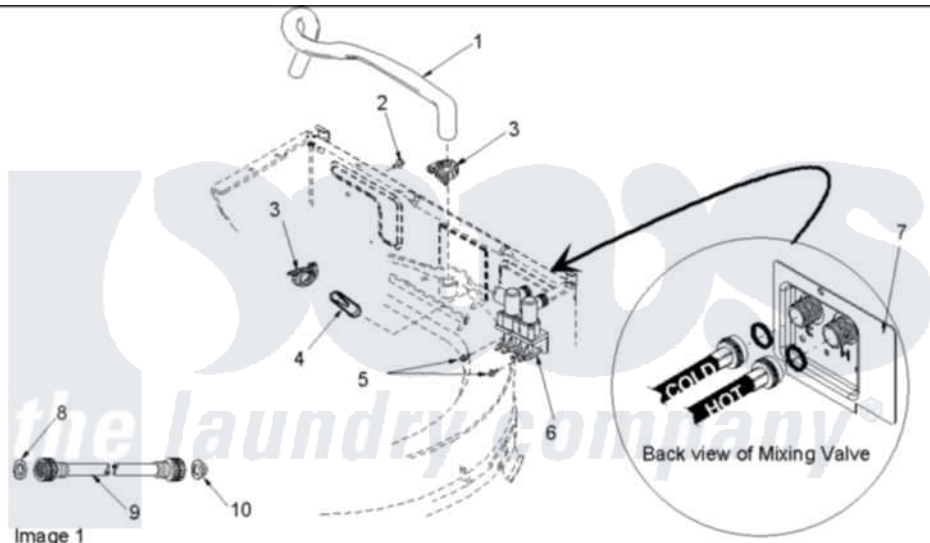

Amana ALW480DAW (BOM: PALW480DAW) 07 - MIXING VALVE AND HOSES

Image 1

Image 2

Amana Residential Amana ALW480DAW (BOM: PALW480DAW) Washer Parts Parts Diagram 07 - MIXING VALVE AND HOSES

Click on the part number to view part

Item	Original Part Number	Replaced By	Status	Part Description
1	40098901	27001184		Hose, Mixing Valve To Tub
2	503661	27001200		Screw
3	36801	596669		Clamp, Manifold
4	34500	22001900		Preventer, Back Flow
6	40097701	R0131578		Valve-Inlet
7	40098801			Plate, Mixing Value
8	20290	Y013783		Washer, Inlet Hose
9	40058001	76313		Hosefill
"	40058002	76313		Hosefill
10	28605	22002960		Strainer, Washer Inlet
11	562P3	76660		Break-Sphn
12	33615	22003814		Retainer, Drain Hose
13	40008101			Adapter, Standpipe
14	33489	8539404		Tie-Wire
15	40058501			Relief, Strain Drain

16	36014		Clip, Retainer-Hose
17	36802	285655	Clamp, Hose
18	40094201		Hose, Tub To Pump
19	40044901		Stand, Hose
20	40053901		Hose, Drain