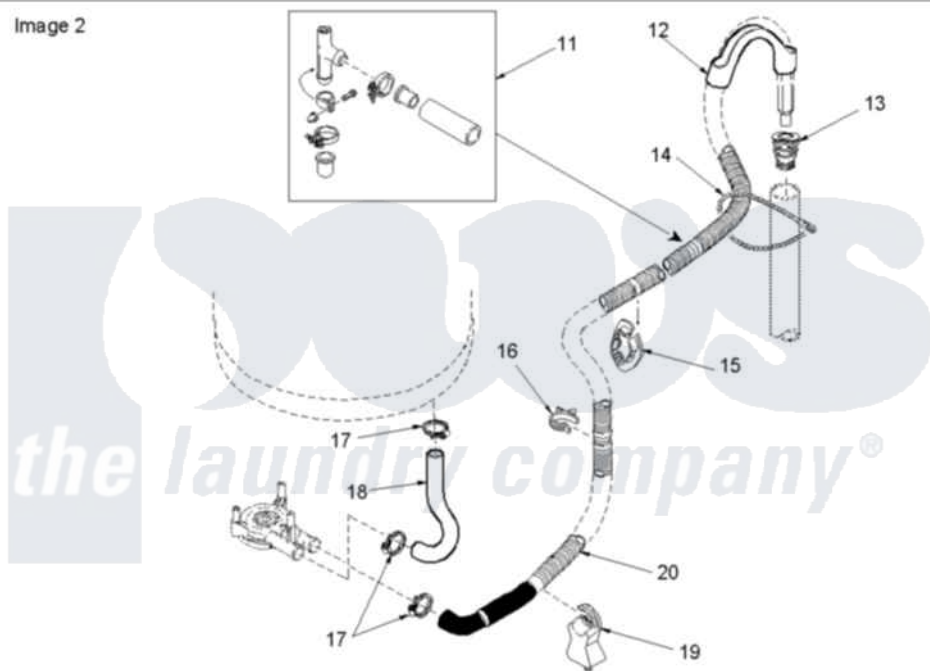

Amana ALW480DAW (BOM: PALW480DAW) 07 - MIXING VALVE AND HOSES

Image 1

Image 2

Amana Residential Amana ALW480DAW (BOM: PALW480DAW) Washer Parts Parts Diagram 07 - MIXING VALVE AND HOSES

Click on the part number to view part

Item	Original Part Number	Replaced By	Status	Part Description
1	40098901	27001184		Hose, Mixing Valve To Tub
2	503661	27001200		Screw
3	36801	596669		Clamp, Manifold
4	34500	22001900		Preventer, Back Flow
6	40097701	R0131578		Valve-Inlet
7	40098801			Plate, Mixing Value
8	20290	Y013783		Washer, Inlet Hose
9	40058001	76313		Hosefill
"	40058002	76313		Hosefill
10	28605	22002960		Strainer, Washer Inlet
11	562P3	76660		Break-Sphn
12	33615	22003814		Retainer, Drain Hose
13	40008101			Adapter, Standpipe
14	33489	8539404		Tie-Wire
15	40058501			Relief, Strain Drain

16	36014		Clip, Retainer-Hose
17	36802	285655	Clamp, Hose
18	40094201		Hose, Tub To Pump
19	40044901		Stand, Hose
20	40053901		Hose, Drain