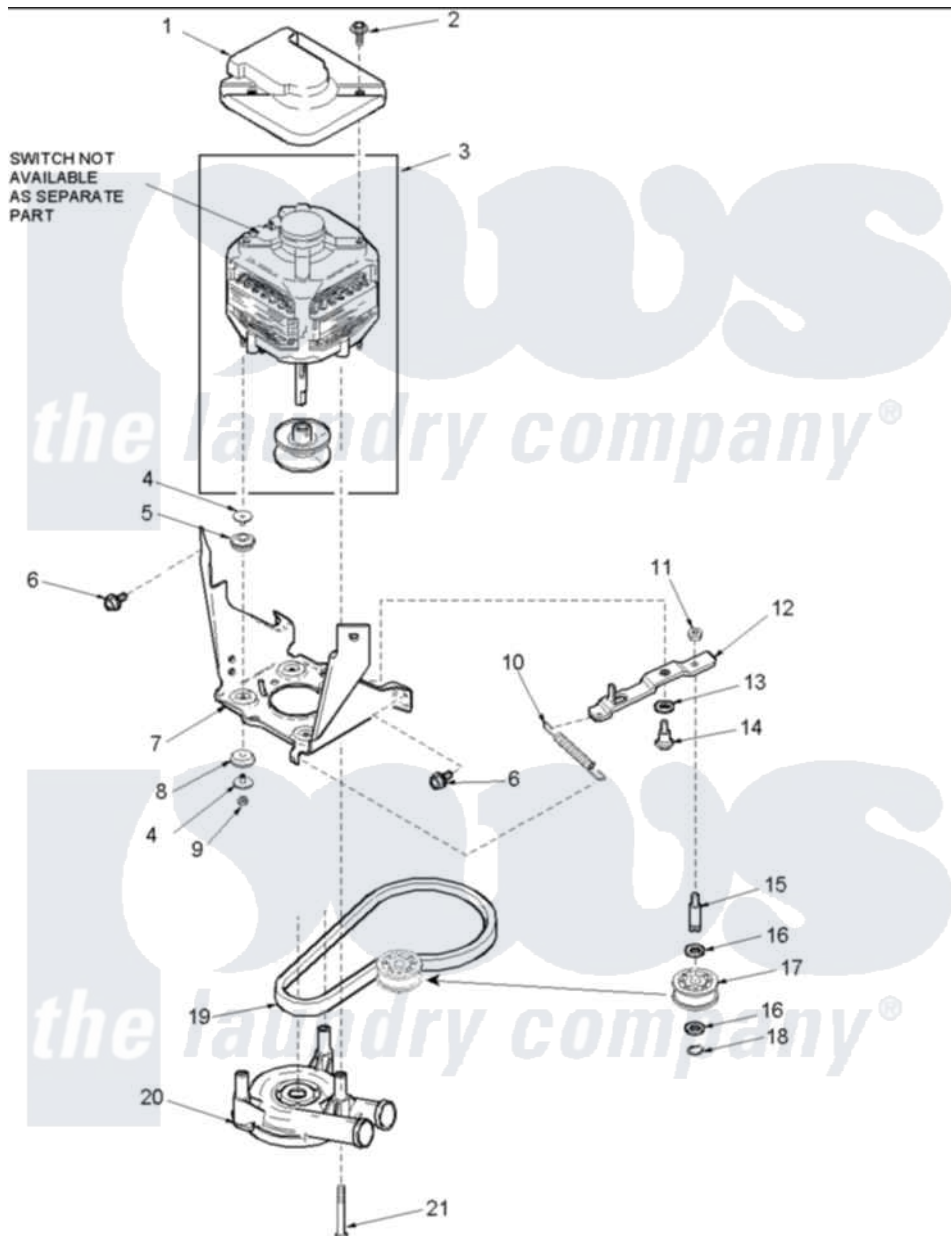

Amana ALW480DAW (BOM: PALW480DAW) 08 - MOTOR, BELT, PUMP, AND IDLER ASSY

Amana Residential Amana ALW480DAW (BOM: PALW480DAW) Washer Parts Parts Diagram 08 - MOTOR, BELT, PUMP, AND IDLER ASSY

[Click on the part number to view part](#)

Item	Original Part Number	Replaced By	Status	Part Description
1	40112301			Shield, Motor
2	40046701	4312464		Screw
3	40095001	27001215		Motor W/Pulley
4	40053701			Post, Isolator
5	40053801			Mount, Motor Upper
6	40105601	40128701		Screw, 5/16-18 X .50
7	40015501		Not Available	BRACKET, MOTOR MOUNT
8	40054301			Mount, Motor Lower
9	40095101	Y707702		Locknut
10	40061401			Spring, Idler Lever
11	40038801			Jamnut, 3/8-16
12	40041001	40041002		Lever, Idler
13	40054701			Washer
14	40038901			Screw, 1/4-20
15	56461			Shaft

16	52549	Washer, 501 ID X3/4 Odx	
17	40045001	Idler Pulley Assembly	
18	23748	Ring, Retaining	
19	40053602	27001007	Belt, Spin
20	40040301	27001233	Pump
21	40063701	Screw, 10-16 x 1.75	