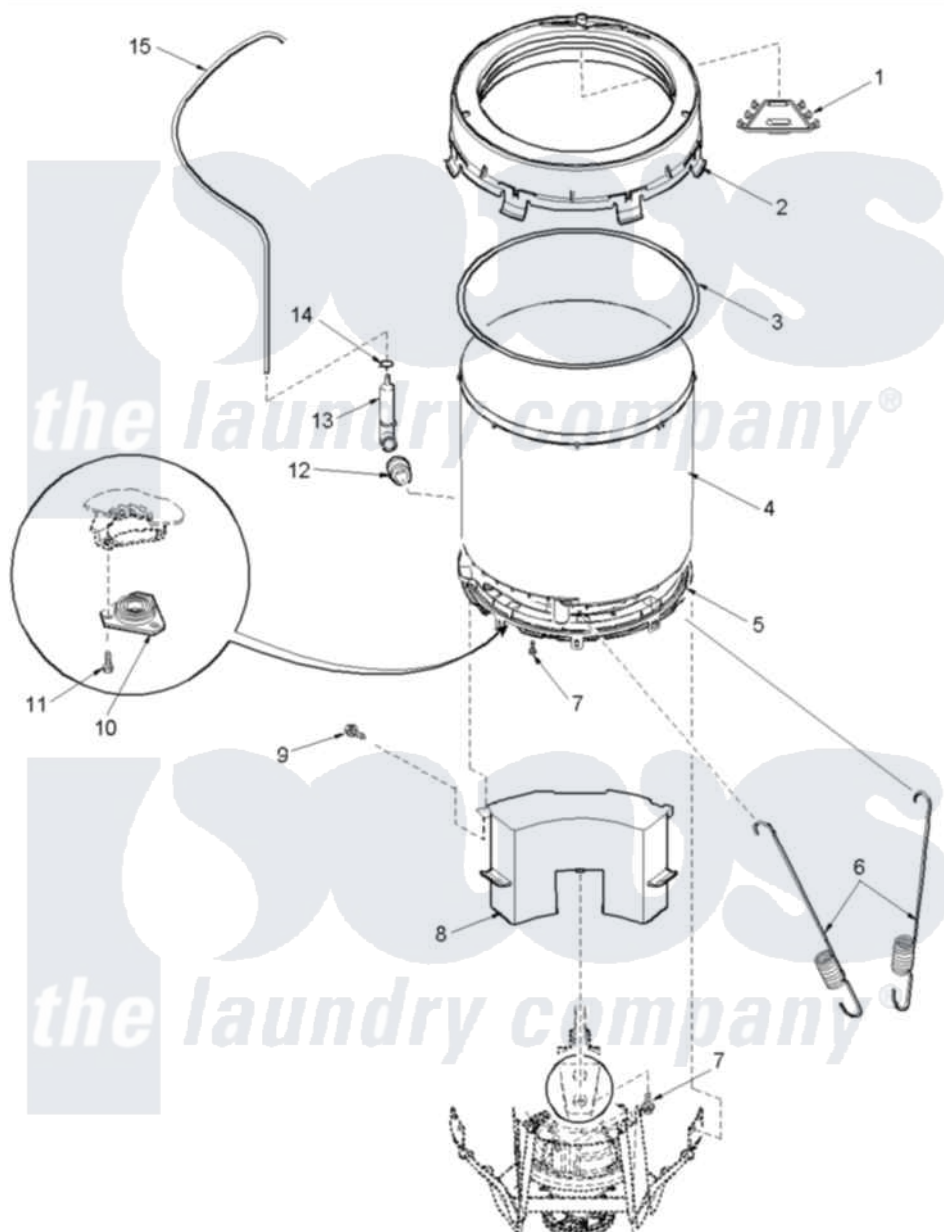

Amana ALW480DAW (BOM: PALW480DAW) 09 - OUTER TUB AND PRESSURE TUBE

Amana Residential Amana ALW480DAW (BOM: PALW480DAW) Washer Parts Parts Diagram 09 - OUTER TUB AND PRESSURE TUBE

Click on the part number to view part

Item	Original Part Number	Replaced By	Status	Part Description
1	40001901		Not Available	CHANNEL, WATER INLET
2	40111101		Not Available	COVER, OUTER TUB
3	40076601			Gasket, Tub Cover
4	40111001	40111001P		Tub, Plastic Outer
5	40001102	40001102P		Bottom, Outer Tub
6	40045202			Spring, Tall Tub
7	40064301			Screw, 1/4-15 x 3/4 Hex
8	40015901			Assembly Counter Weight
9	40070401			Screw, 1/4-20 x 7/8 Hex
10	40004201	40004201P		Main Bearing Assembly
11	40105601	40128701		Screw, 5/16-18 X .50
12	40037801			Grommet
13	40008501			Assembly, Pressure Bulb
14	40109101	285655		Clamp, Hose
15	40065001	21001748		Hose, Pressure Switch