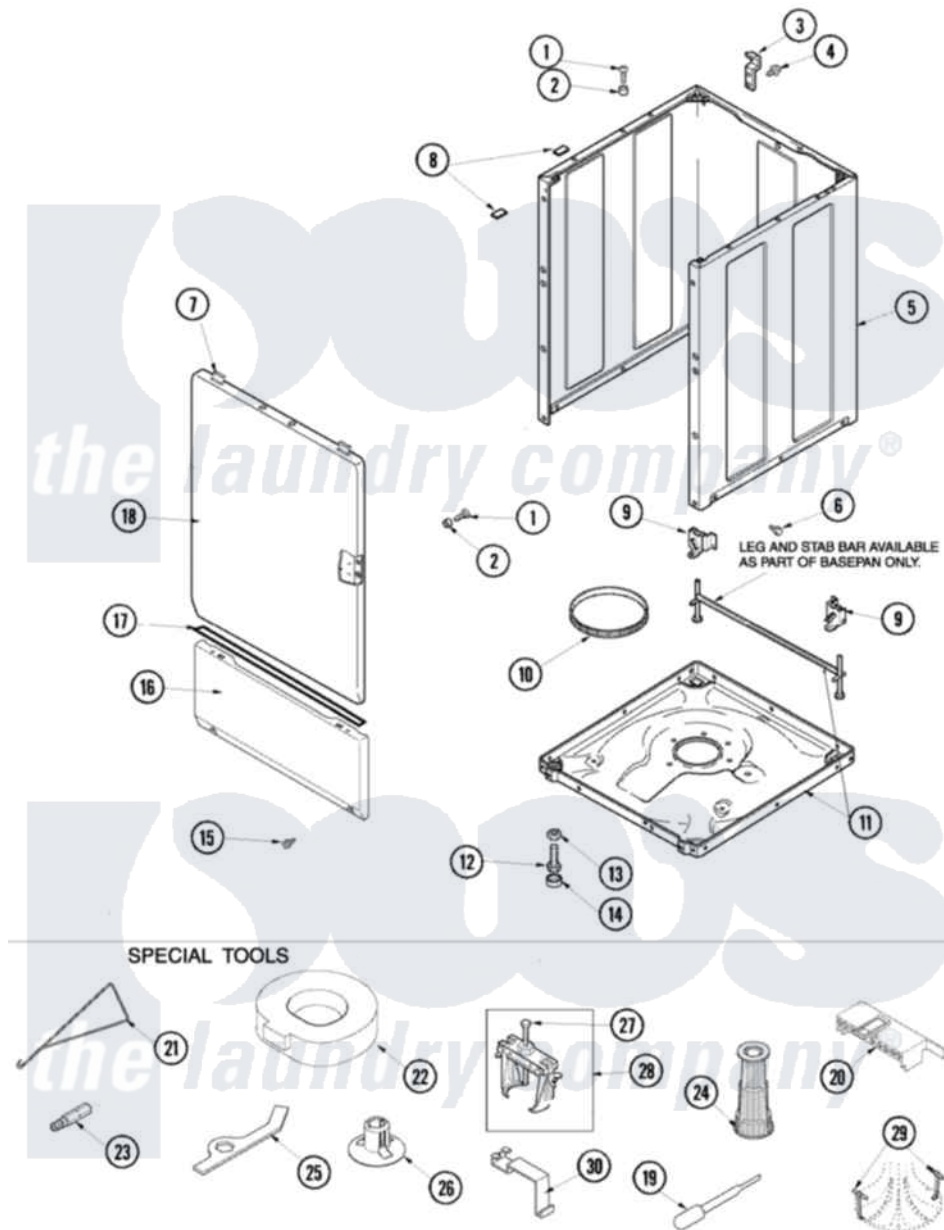

Amana ALW540RAC 01 - CABINET, BASE & SPECIAL TOOLS

Amana Residential Amana ALW540RAC Washer Parts Parts Diagram 01 - CABINET, BASE & SPECIAL TOOLS
 Click on the part number to view part

Item	Original Part Number	Replaced By	Status	Part Description
1	32671	Y014874		Screw, Idler Arm And Sleeve
2	505187			Locator, Panel
3	500003			Hinge, Top
4	40064801	3390631		Screw, 10-16 X 3/8
5	40076402CP			Cabinet, Dryer And Washer
6	40038201	27001200		Screw
7	56080	22001650		Fastener, Spring
"	501086	90767		Screw, 8A X 3/8 HeX Washer Head Tapping
"	40034202			Clip, Spring
8	Y56128			Pad, Bumper
9	40031501			Bracket, Self Leveling
10	40037401			Ring, Friction
11	40031201P	27001226		Base Lev
12	40039001	22003428		Leg, Adjustable
13	40038101			Nut, Leg
14	40016001			Foot, Rubber

15	40034101		Screw, No.12bx1/2
16	40045301CP		Panel, Access
17	40083101		Tape, Foam
18	40035401CP		Panel, Front
20	34677		10 Circuit Plug
21	321P4		Hook, Spring
22	40068201	27001185	Brace- Shp
23	282P4		T25 Tamper Resistant Bit
24	293P4		Seal Tool
"	283P4		Terminal Extractor Tool
25	306P4		Hex Wrench
26	40047301	27001185	Brace- Shp
27	294P4B		Drive Bell Bolt
28	294P4		Bell Tool
29	254P4P		Agitator Hooks
30	273P4		Tub Cover Gasket Tool