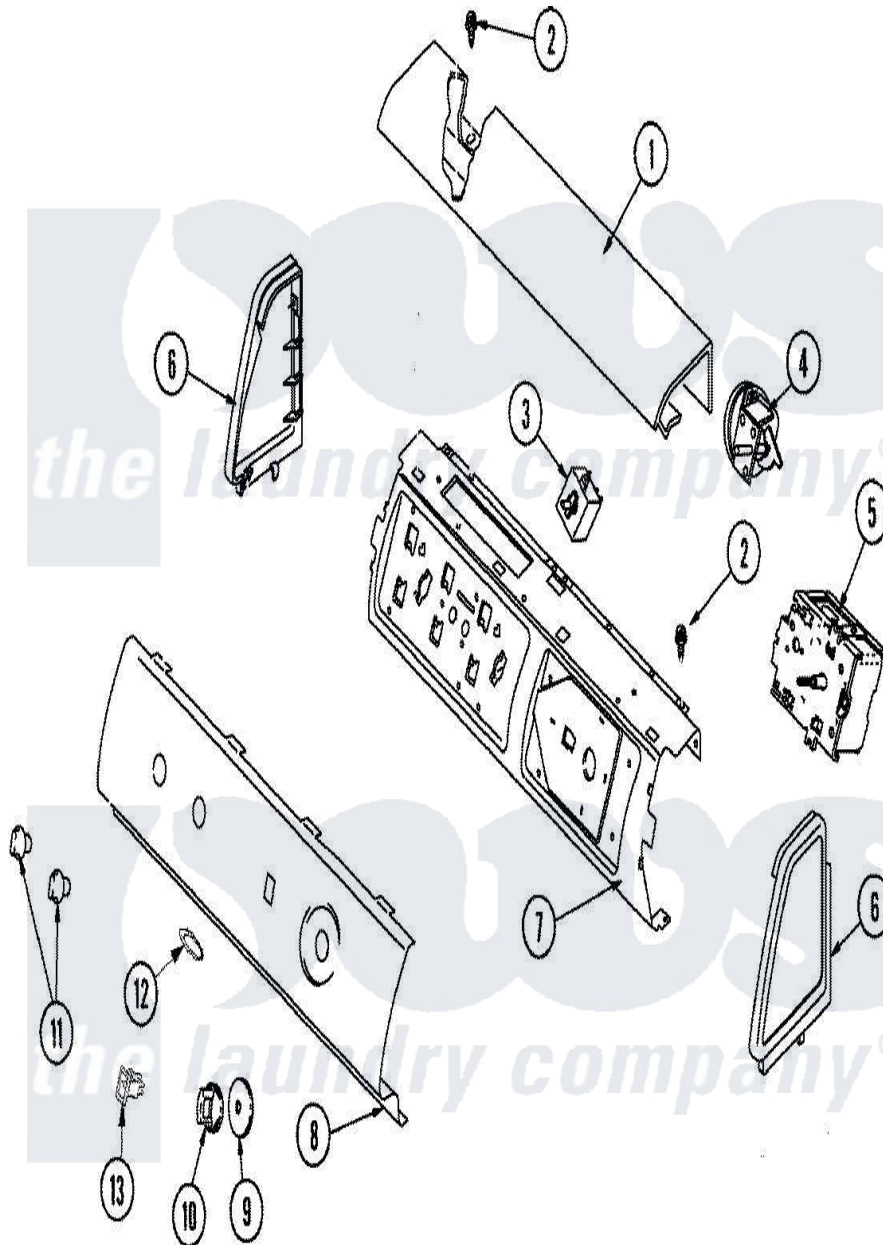

Amana ALW540RAC 02 - CONTROL PANEL

Amana [Residential Amana ALW540RAC Washer Parts](#) Parts Diagram 02 - CONTROL PANEL
 Click on the part number to view part

Item	Original Part Number	Replaced By	Status	Part Description
1	503674C			Cover, Top
2	501086	90767		Screw, 8A X 3/8 HeX Washer Head Tapping
3	40077101			Switch, Temperature Select
4	40055101			Switch, Pressure
5	40058902	R0131012		Timer
6	40012702C		Not Available	ENDCAP (LT-BSQ)
"	40012701C		Not Available	ENDCAP (RT-BSQ)
7	40039601			Support, Control Panel
8	40090502C			Panel, Graphic
9	40013701C	27001134		Dial- Time
10	40014001C			Assembly, Timer Knob
11	40013401C			Assembly, Selector Knob
12	40083301			Medallion
13	38424L	38424W		Switch, Rocker