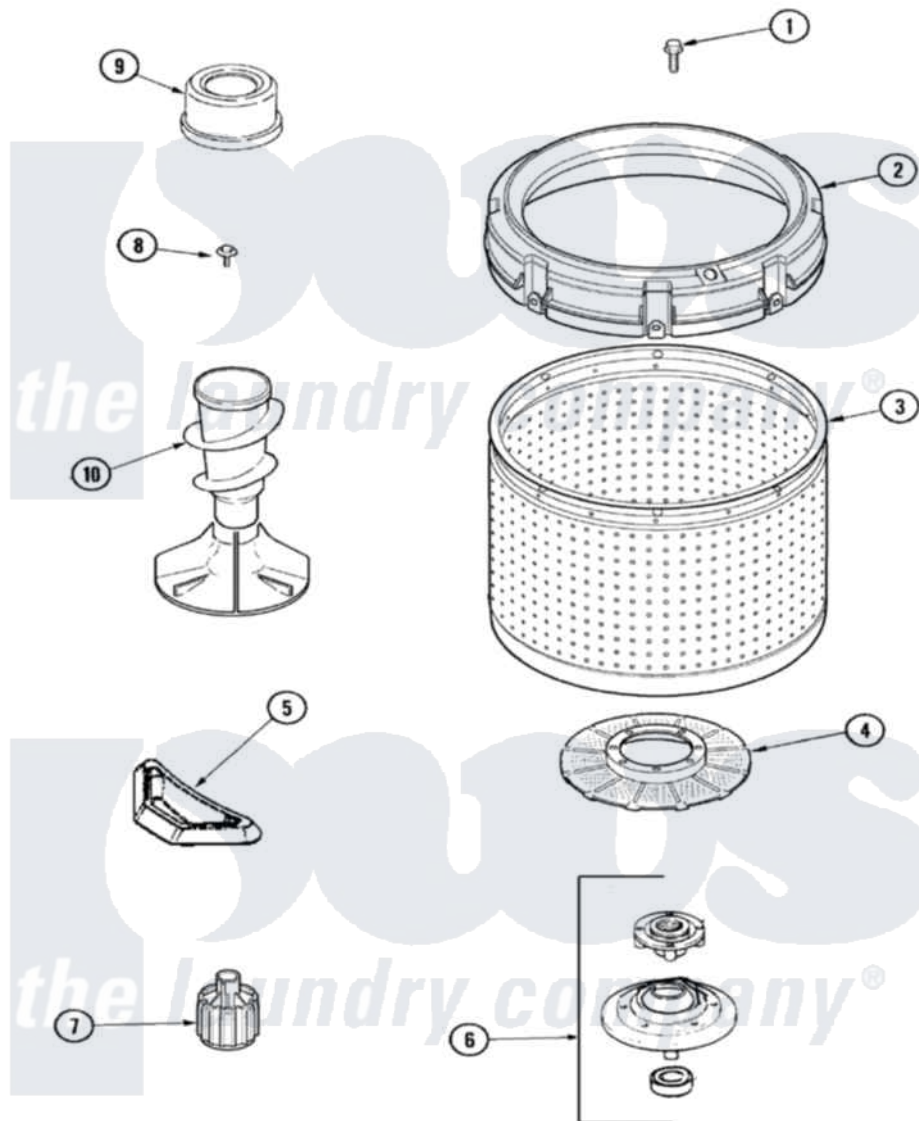

Amana ALW540RAC 03 - INNER TUB

Amana Residential Amana ALW540RAC Washer Parts Parts Diagram 03 - INNER TUB
 Click on the part number to view part

Item	Original Part Number	Replaced By	Status	Part Description
1	40063301	3400527		Screw
2	40002901	27001052		Balance Ring
3	40000801P	719P3		Assembly- Wash
4	40008001			Filter, Lint
5	40016101			Seal, Bell Drive
6	R9900457			Kit, Hub And Seal
7	40016301			Nut, Lock
8	40008301			Insert, Spline
9	R9900189			Kit, Drive Bell And Seal
10	40065102			Screw, Shoulder 1/4
NI	40002101W			Assembly, Fabric Softner
"	40000501W			Agitator, Flex Vane