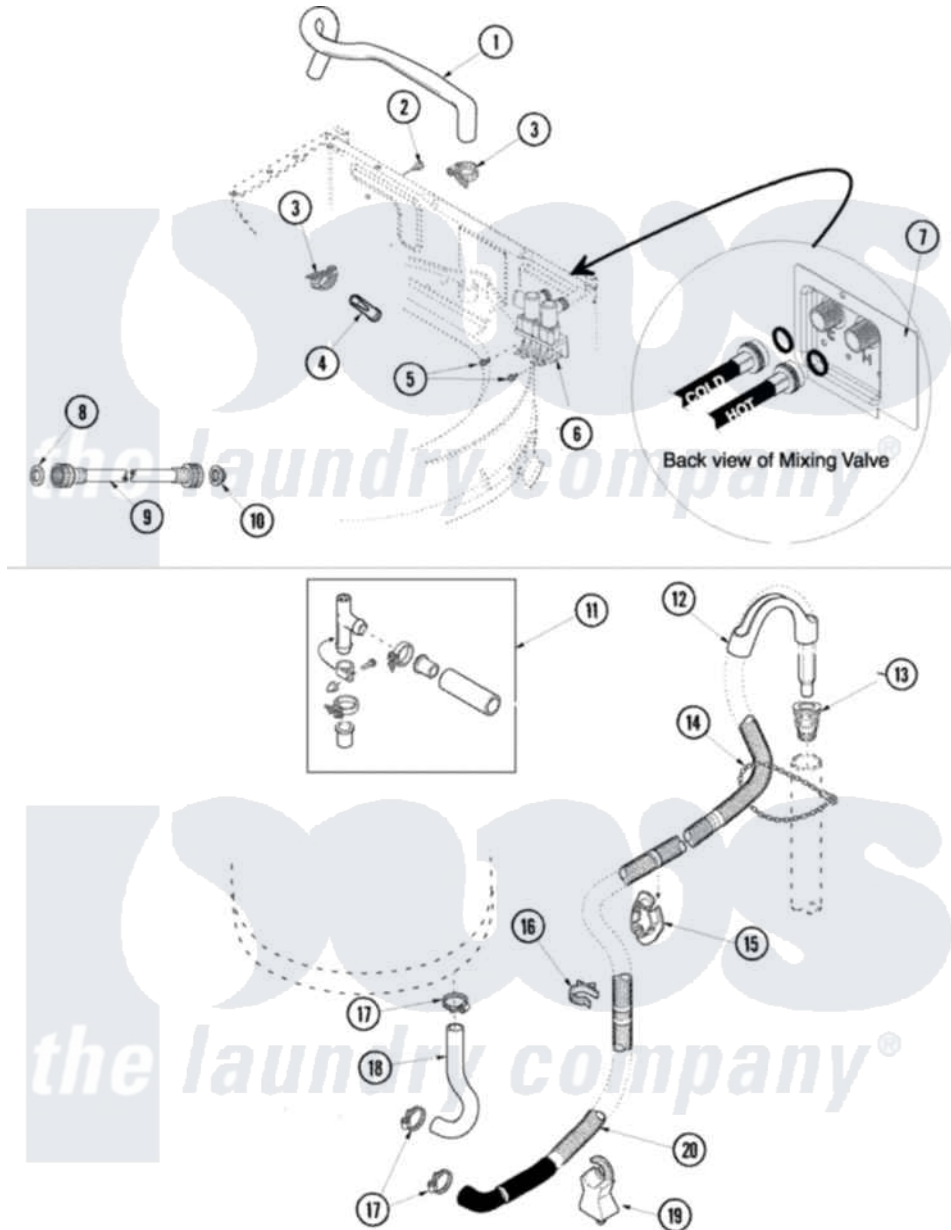

Amana ALW540RAC 05 - MIXING VALVE AND HOSES

Amana Residential Amana ALW540RAC Washer Parts Parts Diagram 05 - MIXING VALVE AND HOSES
 Click on the part number to view part

Item	Original Part Number	Replaced By	Status	Part Description
1	40098901	27001184		Hose, Mixing Valve To Tub
2	503661	27001200		Screw
3	36801	596669		Clamp, Manifold
4	34500	22001900		Preventer, Back Flow
5	501086	90767		Screw, 8A X 3/8 HeX Washer Head Tapping
6	40097701	R0131578		Valve-Inlet
7	40098801			Plate, Mixing Value
8	20290	Y013783		Washer, Inlet Hose
9	40058001	76313		Hosefill
"	40058002	76313		Hosefill
10	28605	22002960		Strainer, Washer Inlet
11	562P3	76660		Break-Sphn
12	33615	22003814		Retainer, Drain Hose
13	40008101			Adapter, Standpipe
14	33489	8539404		Tie-Wire
15	40058501			Relief, Strain Drain

16	36014		Clip, Retainer-Hose
17	36802	285655	Clamp, Hose
18	40094201		Hose, Tub To Pump
19	40044901		Stand, Hose
20	40053901		Hose, Drain