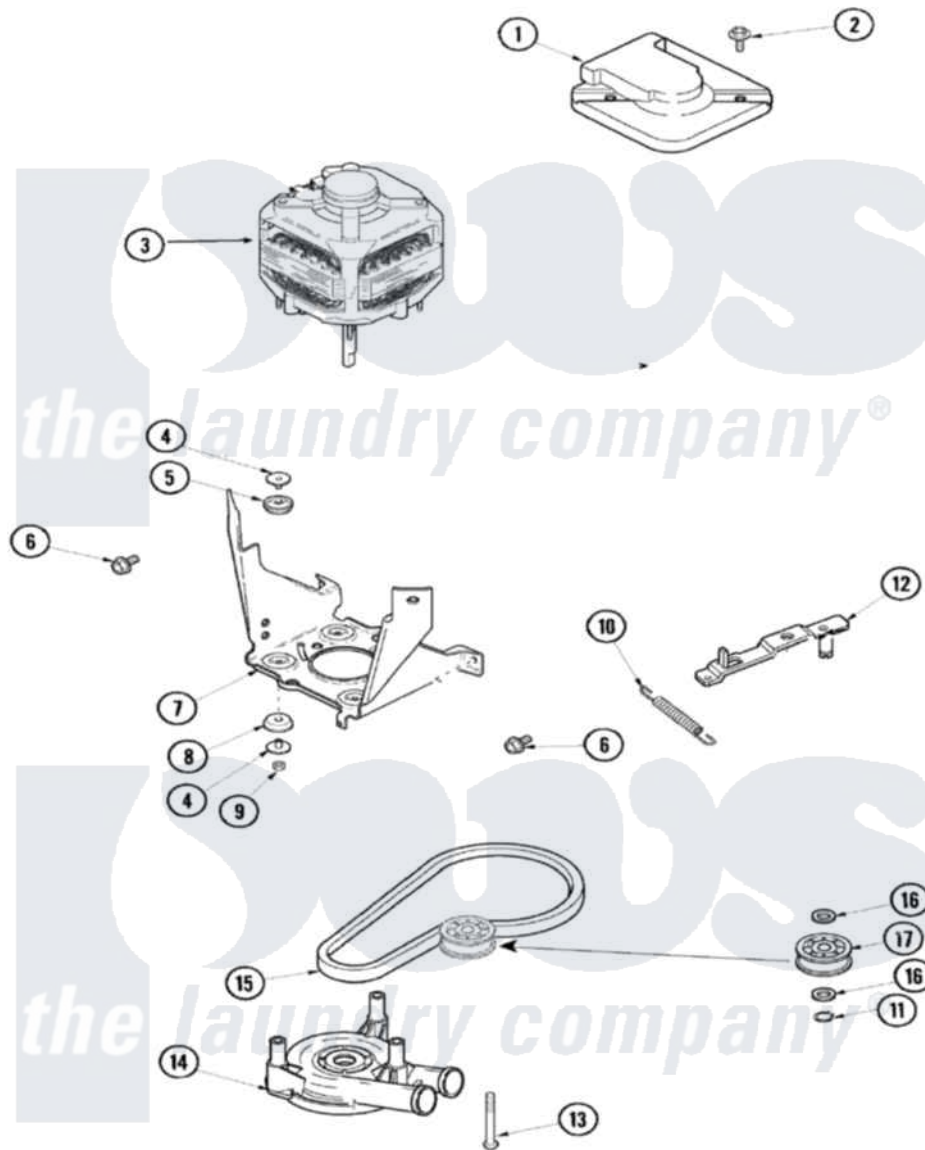

# Amana ALW540RAC 06 - MOTOR, PUMP AND IDLER ASSEMBLY

Amana Residential Amana ALW540RAC Washer Parts Parts Diagram 06 - MOTOR, PUMP AND IDLER ASSEMBLY  
 Click on the part number to view part

Item	Original Part Number	Replaced By	Status	Part Description
1	<a href="#">40112301</a>			Shield, Motor
2	40046701	<a href="#">4312464</a>		Screw
3	40095003	<a href="#">27001215</a>		Motor W/Pulley
4	<a href="#">40053701</a>			Post, Isolator
5	<a href="#">40053801</a>			Mount, Motor Upper
6	40105601	<a href="#">40128701</a>		Screw, 5/16-18 X .50
7	40015501		Not Available	BRACKET, MOTOR MOUNT
8	<a href="#">40054301</a>			Mount, Motor Lower
9	40095101	<a href="#">Y707702</a>		Locknut
10	<a href="#">40061401</a>			Spring, Idler Lever
11	<a href="#">23748</a>			Ring, Retaining
12	<a href="#">27001028</a>			Idler Lever Assembly
13	<a href="#">40063701</a>			Screw, 10-16 x 1.75
14	40040301	<a href="#">27001233</a>		Pump
15	<a href="#">27001007</a>			Belt, Spin
16	<a href="#">52549</a>			Washer, 501 ID X3/4 Odx