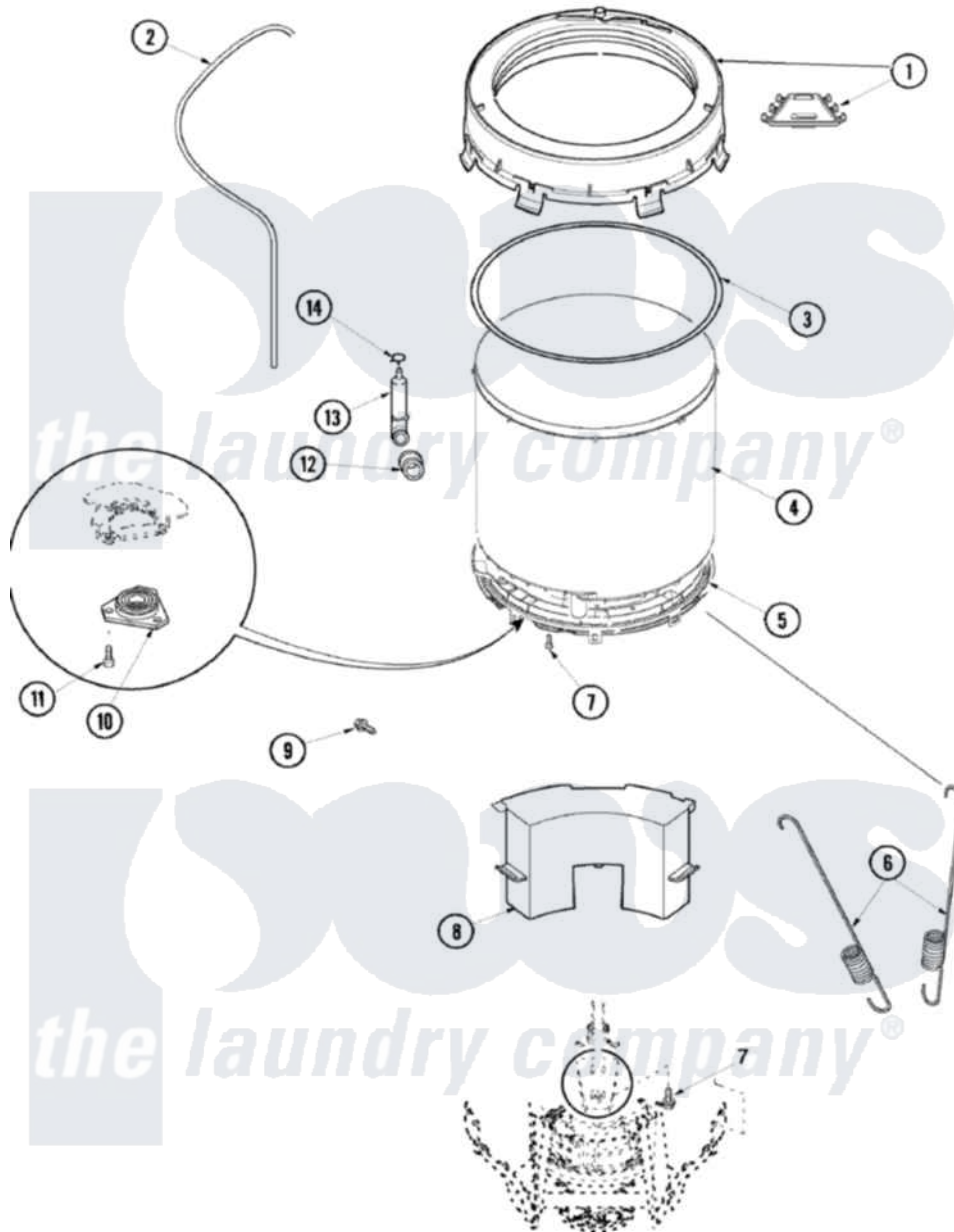

Amana ALW540RAC 07 - OUTER TUB

Amana Residential Amana ALW540RAC Washer Parts Parts Diagram 07 - OUTER TUB
 Click on the part number to view part

Item	Original Part Number	Replaced By	Status	Part Description
1	40112001P		Not Available	COVER, OUTER TUB
2	40065001	21001748		Hose, Pressure Switch
3	40076601			Gasket, Tub Cover
4	40111001P			Tub, Plastic Outer
5	40001102P			Bottom, Outer Tub
6	40045202			Spring, Tall Tub
7	40064301			Screw, 1/4-15 x 3/4 Hex
8	40015901			Assembly Counter Weight
9	40070401			Screw, 1/4-20 x 7/8 Hex
10	40004201P			Main Bearing Assembly
11	40067901	40128701		Screw, 5/16-18 X .50
12	40037801			Grommet
13	40008501			Assembly, Pressure Bulb
14	40109101	285655		Clamp, Hose