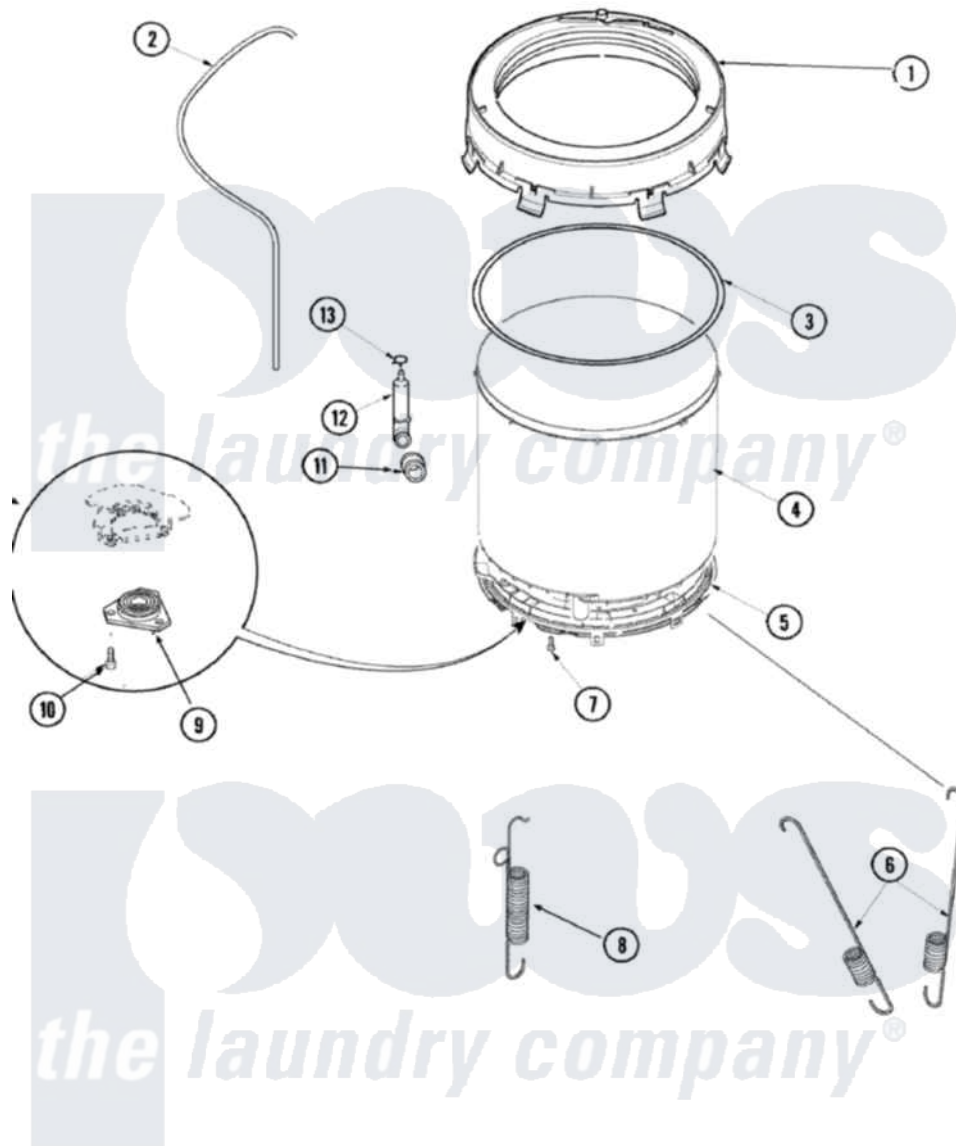

Amana ALW540RAC 08 - OUTER TUB (ALW540RAC/RAW SERIES 11)

Amana Residential Amana ALW540RAC Washer Parts Parts Diagram 08 - OUTER TUB (ALW540RAC/RAW SERIES 11)

[Click on the part number to view part](#)

Item	Original Part Number	Replaced By	Status	Part Description
1	40112001P		Not Available	COVER, OUTER TUB
2	40065001	21001748		Hose, Pressure Switch
3	40076601			Gasket, Tub Cover
4	40111001P			Tub, Plastic Outer
5	40001102P			Bottom, Outer Tub
6	27001026	Y37001124		Spring, Tall Tub
7	40064301			Screw, 1/4-15 x 3/4 Hex
8	27001025			Spring, Counterweight
9	40004201P			Main Bearing Assembly
10	40067901	40128701		Screw, 5/16-18 X .50
11	40037801			Grommet
12	40008501			Assembly, Pressure Bulb
13	40109101	285655		Clamp, Hose