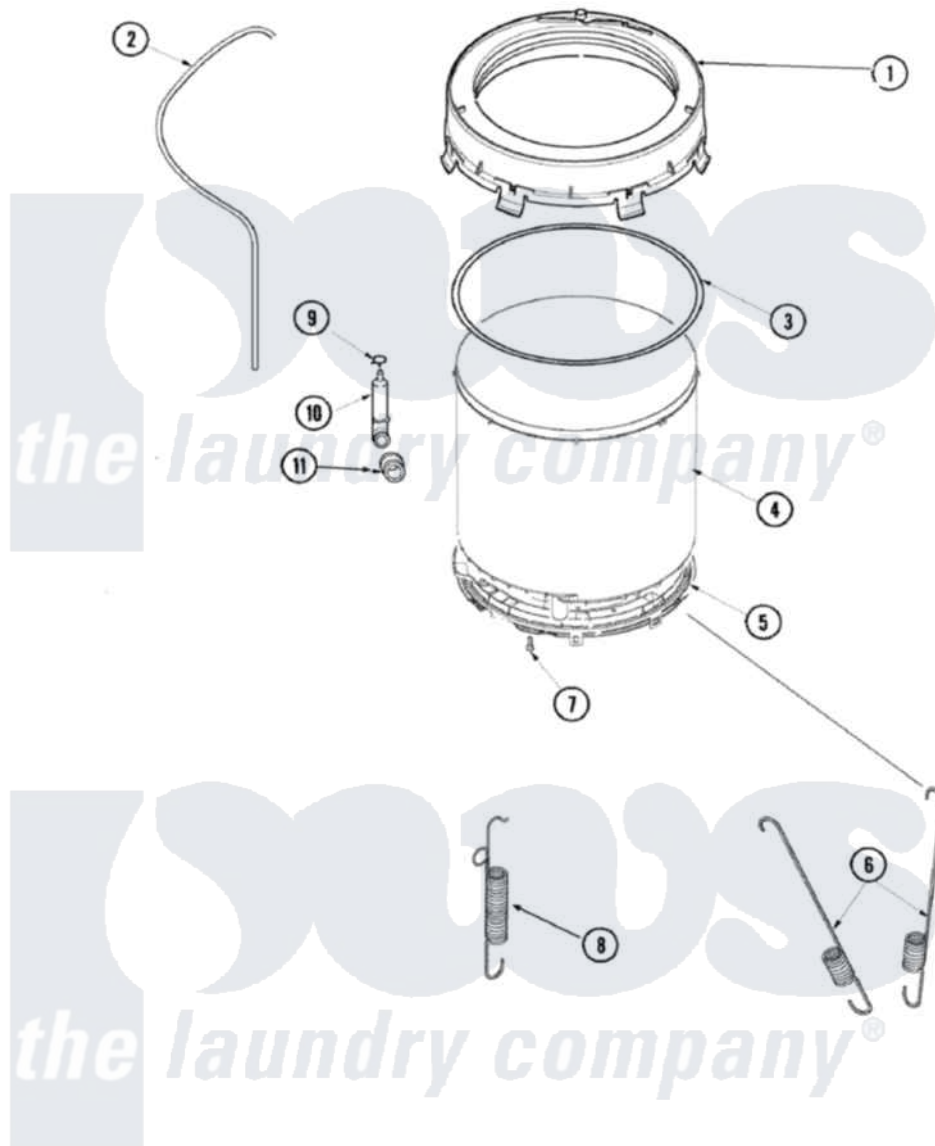

# Amana ALW540RAC 09 - OUTER TUB (SERIES 15)

Amana [Residential Amana ALW540RAC Washer Parts](#) Parts Diagram 09 - OUTER TUB (SERIES 15)  
 Click on the part number to view part

Item	Original Part Number	Replaced By	Status	Part Description
1	40112001P		Not Available	COVER, OUTER TUB
2	40065001	<a href="#">21001748</a>		Hose, Pressure Switch
3	<a href="#">40076601</a>			Gasket, Tub Cover
4	<a href="#">40111001P</a>			Tub, Plastic Outer
5	<a href="#">27001067</a>			Bottom, Outer Tub
6	27001026	<a href="#">Y37001124</a>		Spring, Tall Tub
7	<a href="#">40064301</a>			Screw, 1/4-15 x 3/4 Hex
8	<a href="#">27001025</a>			Spring, Counterweight
9	40109101	<a href="#">285655</a>		Clamp, Hose
10	<a href="#">40008501</a>			Assembly, Pressure Bulb
11	<a href="#">40037801</a>			Grommet