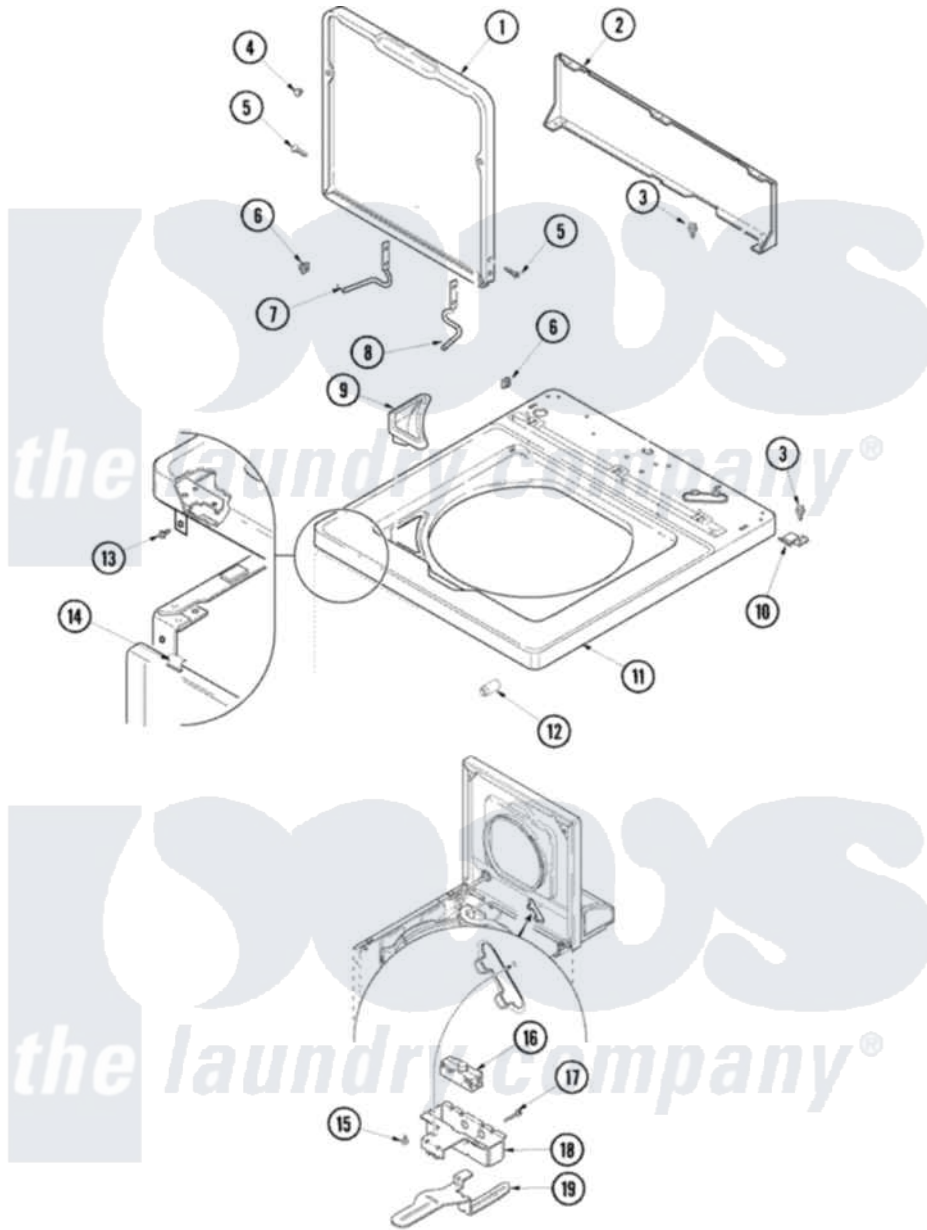

# Amana ALW540RAC 11 - TOP AND DOOR SWITCH

Amana Residential Amana ALW540RAC Washer Parts Parts Diagram 11 - TOP AND DOOR SWITCH  
 Click on the part number to view part

Item	Original Part Number	Replaced By	Status	Part Description
1	40111301CP		Not Available	LID, (BSQ)
2	40051401		Not Available	PANEL,HOME HOOD BACK
3	501086	<a href="#">90767</a>		Screw, 8A X 3/8 HeX Washer Head Tapping
4	<a href="#">40038001</a>			Bumper
5	40039201	<a href="#">W10119828</a>		Screw, Lid Hinge Mounting
6	<a href="#">40008201</a>			Bushing, Hinge
7	<a href="#">40094002</a>			Hinge, Lid Left Stop
8	<a href="#">40094101</a>			Hinge, Lid Right Pass
9	<a href="#">40093901</a>			Dispenser, Bleach
10	<a href="#">40063901</a>			Clip, Hold Down
11	40000202CP	<a href="#">27001183</a>		Top
12	<a href="#">40102101</a>			Cap, Hinge
13	503661	<a href="#">27001200</a>		Screw
14	56080	<a href="#">22001650</a>		Fastener, Spring
15	501086	<a href="#">90767</a>		Screw, 8A X 3/8 HeX Washer Head Tapping

16	40035001	<a href="#">27001095</a>	Switch, Lid
17	<a href="#">40040701</a>		Screw, Tapping No.6b-20
18	<a href="#">40009801</a>		Holder, Lid Switch
19	<a href="#">40009701</a>		Arm, Lid Switch