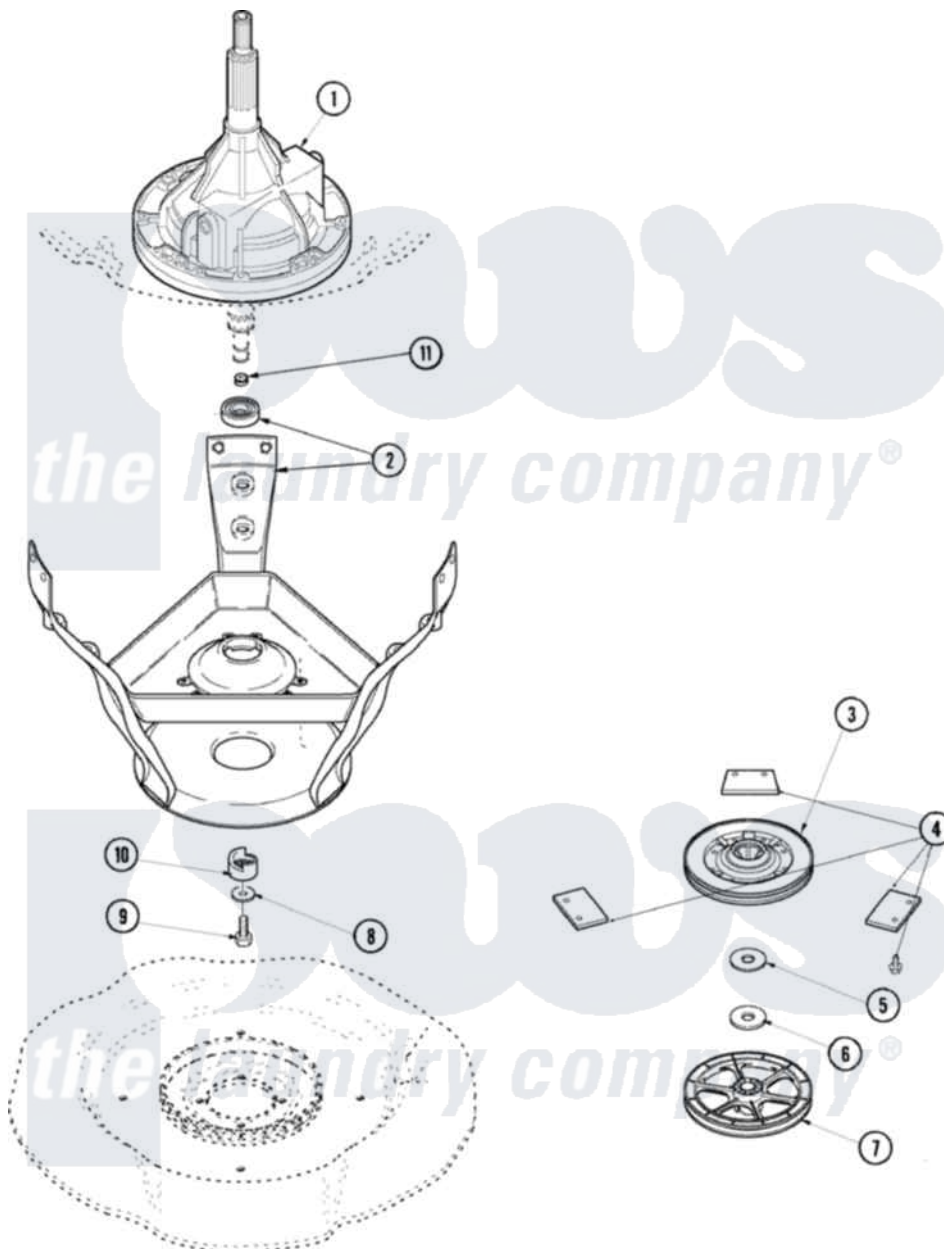

Amana ALW540RAC 12 - TRANSMISSION & BRAKE

Amana [Residential Amana ALW540RAC Washer Parts](#) Parts Diagram 12 - TRANSMISSION & BRAKE
 Click on the part number to view part

Item	Original Part Number	Replaced By	Status	Part Description
1	27001035	W10219151		Transmission
"	40065301	12002178		Transmison
2	40015302P	12002013		Base
3	R9900474			Brake Assembly
4	R0000014			Kit, Brake Pad
"	26594P			Grease, Silicone - 2 Oz Tube
5	40065701			Washer, 2 Odx.63 ID
6	40063201			Washer, Flat
7	40047202			Pulley, Spin
8	40041501			Washer
9	40063401			Screw, 1/4-20 x 5/8 Hex
10	40047402			Helix, Plastic
11	35-2010	207843		Lip Seal Repair Kit