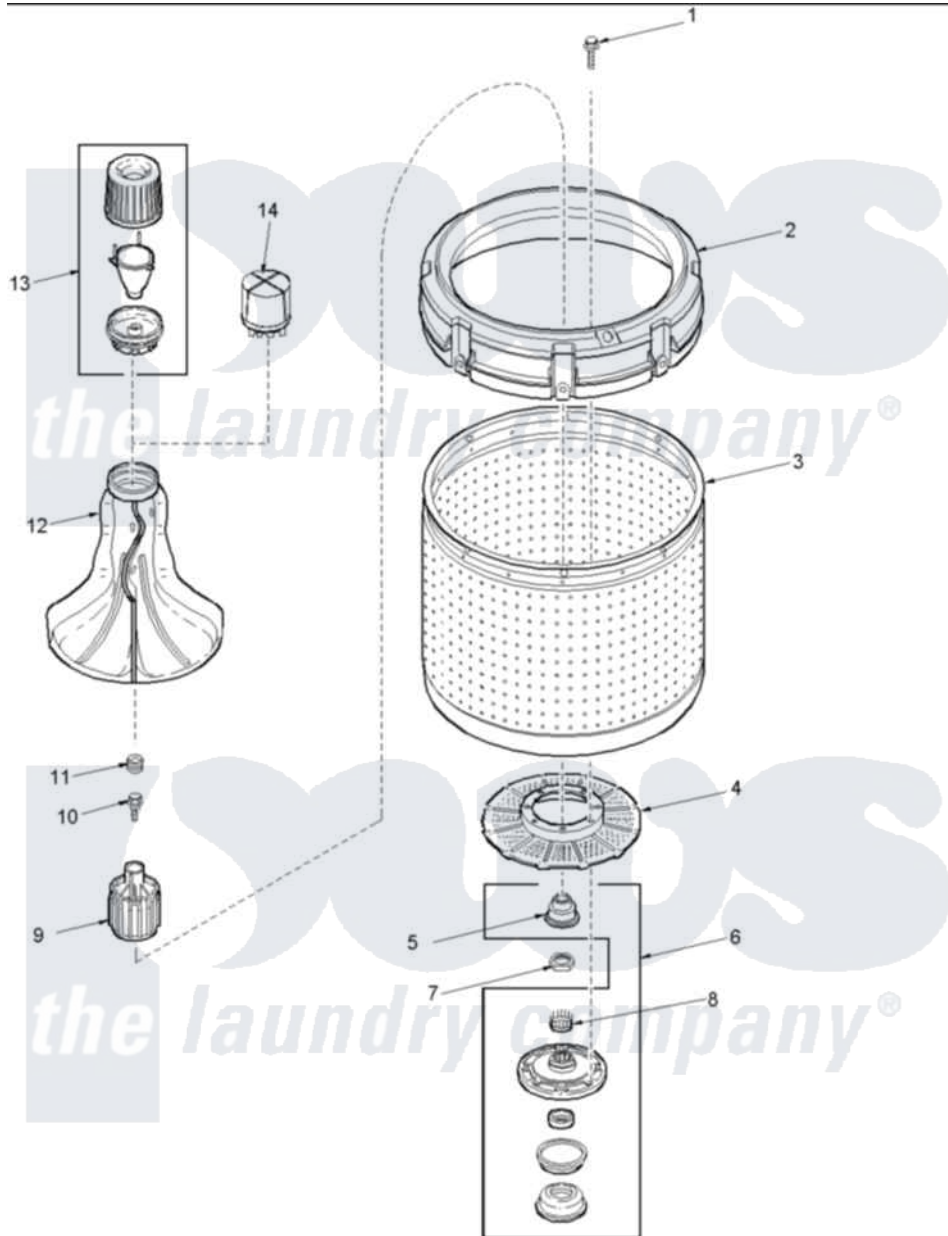

**Amana ALW540RAC (BOM: PALW540RAC) 01 - AGITATOR, DRIVE BELL, WASHTUB AND HUB**

Amana Residential Amana ALW540RAC (BOM: PALW540RAC) Washer Parts Parts Diagram 01 - AGITATOR, DRIVE BELL, WASHTUB AND HUB  
 Click on the part number to view part

Item	Original Part Number	Replaced By	Status	Part Description
1	40063301	<a href="#">3400527</a>		Screw
2	40002901	<a href="#">27001052</a>		Balance Ring
3	40000802P	<a href="#">719P3</a>		Assembly- Wash
4	<a href="#">40008001</a>			Filter, Lint
5	<a href="#">40016101</a>			Seal, Bell Drive
6	<a href="#">R9900457</a>			Kit, Hub And Seal
7	<a href="#">40016301</a>			Nut, Lock
8	<a href="#">40008301</a>			Insert, Spline
9	<a href="#">R9900189</a>			Kit, Drive Bell And Seal
10	<a href="#">40065102</a>			Screw, Shoulder 1/4
11	<a href="#">40008401</a>			Plug, Bell
12	<a href="#">40000501W</a>			Agitator, Flex Vane
13	<a href="#">40002101W</a>			Assembly, Fabric Softner