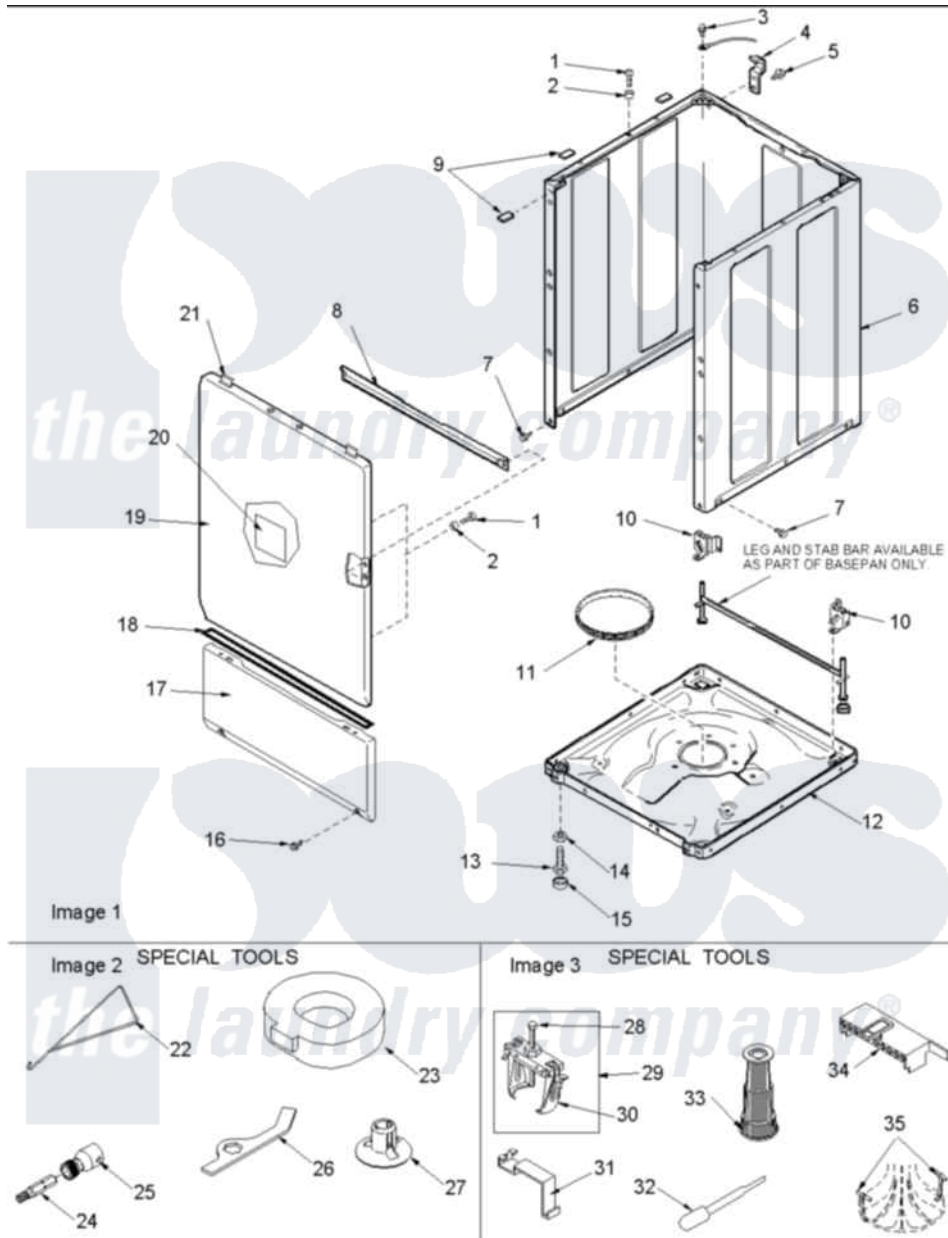

Amana ALW540RAC (BOM: PALW540RAC) 02 - BASE, CABINET, FRONT AND SPECIAL TOOLS

Amana Residential Amana ALW540RAC (BOM: PALW540RAC) Washer Parts Parts Diagram 02 - BASE, CABINET, FRONT AND SPECIAL TOOLS
 Click on the part number to view part

Item	Original Part Number	Replaced By	Status	Part Description
1	32671	Y014874		Screw, Idler Arm And Sleeve
2	505187			Locator, Panel
4	500003			Hinge, Top
5	40064801	3390631		Screw, 10-16 X 3/8
6	40076401CP	40076402CP		Cabinet, Dryer And Washer
8	56486		Not Available	BRACE, TOP
10	40031501			Bracket, Self Leveling
11	40037401			Ring, Friction
12	40031201P	27001226		Base Lev
13	40039001	22003428		Leg, Adjustable
14	40038101			Nut, Leg
15	40016001			Foot, Rubber
16	40034101			Screw, No.12bx1/2
17	40045301CP			Panel, Access
19	40035401CP			Panel, Front