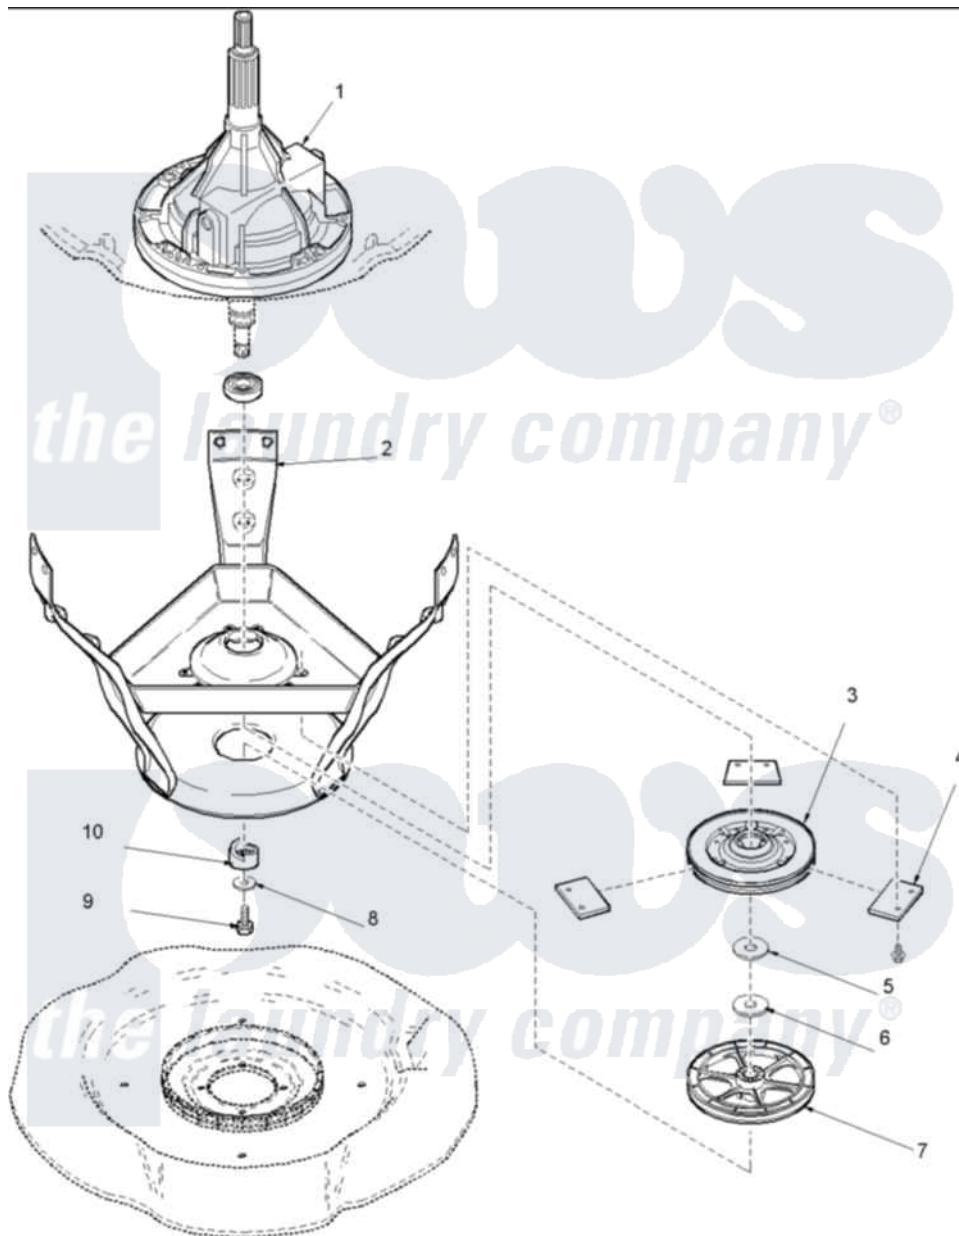

Amana ALW540RAC (BOM: PALW540RAC) 03 - BEARINGS, BRAKE, AND TRANSMISSION

Amana Residential Amana ALW540RAC (BOM: PALW540RAC) Washer Parts Parts Diagram 03 - BEARINGS, BRAKE, AND TRANSMISSION
 Click on the part number to view part

Item	Original Part Number	Replaced By	Status	Part Description
1	40065301	12002178		Transmison
2	40070002	12002013		Base
3	40003103	R9900474		Brake Assembly
4	R0000014			Kit, Brake Pad
5	40065701			Washer, 2 Odx.63 ID
6	40063201			Washer, Flat
7	40047201	40047202		Pulley, Spin
8	40041501			Washer
9	40063401			Screw, 1/4-20 x 5/8 Hex
10	40047401	40047402		Helix, Plastic
NI	26594P			Grease, Silicone - 2 Oz Tube