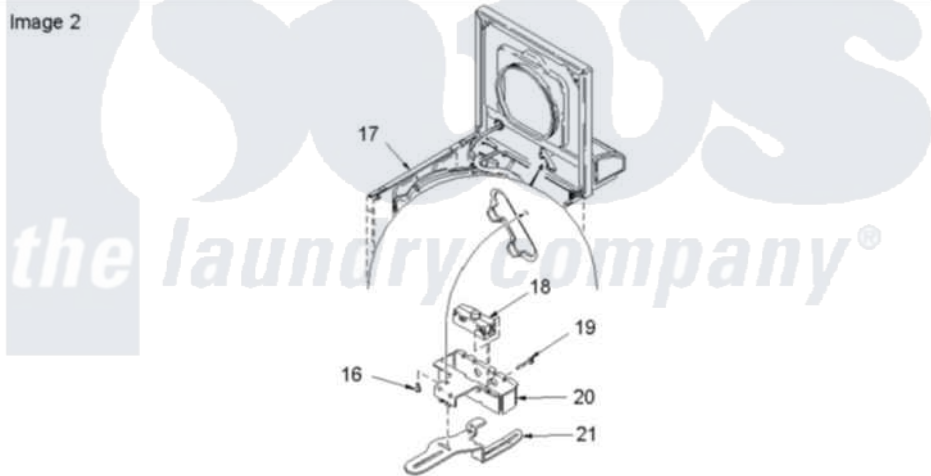

Amana ALW540RAC (BOM: PALW540RAC) 04 - CABINET TOP, DOOR, AND DOOR SWITCH

Image 1

Image 2

Amana Residential Amana ALW540RAC (BOM: PALW540RAC) Washer Parts Parts Diagram 04 - CABINET TOP, DOOR, AND DOOR SWITCH

[Click on the part number to view part](#)

Item	Original Part Number	Replaced By	Status	Part Description
1	40111301C		Not Available	LID,W/INSTRUCTIONS
2	40051401		Not Available	PANEL,HOME HOOD BACK
4	40038001			Bumper
5	40039201	W10119828		Screw, Lid Hinge Mounting
6	40008201			Bushing, Hinge
7	40094002			Hinge, Lid Left Stop
8	40094101			Hinge, Lid Right Pass
10	40093901			Dispenser, Bleach
11	40063901			Clip, Hold Down
12	40000202C	27001183		Top
13	40102101			Cap, Hinge
15	56080	22001650		Fastener, Spring
17	40076401CP	40076402CP		Cabinet, Dryer And Washer
18	40035001	27001095		Switch, Lid
19	40040701			Screw, Tapping No.6b-20