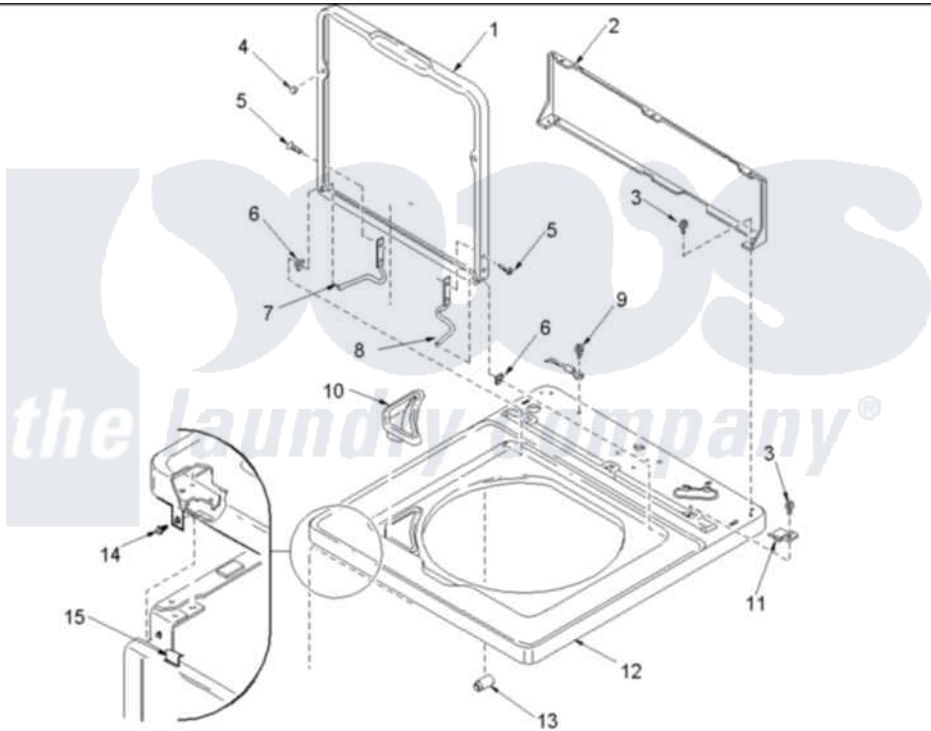

Amana ALW540RAC (BOM: PALW540RAC) 04 - CABINET TOP, DOOR, AND DOOR SWITCH

Image 1

Image 2

Amana Residential Amana ALW540RAC (BOM: PALW540RAC) Washer Parts Parts Diagram 04 - CABINET TOP, DOOR, AND DOOR SWITCH

[Click on the part number to view part](#)

Item	Original Part Number	Replaced By	Status	Part Description
1	40111301C		Not Available	LID,W/INSTRUCTIONS
2	40051401		Not Available	PANEL,HOME HOOD BACK
4	40038001			Bumper
5	40039201	W10119828		Screw, Lid Hinge Mounting
6	40008201			Bushing, Hinge
7	40094002			Hinge, Lid Left Stop
8	40094101			Hinge, Lid Right Pass
10	40093901			Dispenser, Bleach
11	40063901			Clip, Hold Down
12	40000202C	27001183		Top
13	40102101			Cap, Hinge
15	56080	22001650		Fastener, Spring
17	40076401CP	40076402CP		Cabinet, Dryer And Washer
18	40035001	27001095		Switch, Lid
19	40040701			Screw, Tapping No.6b-20