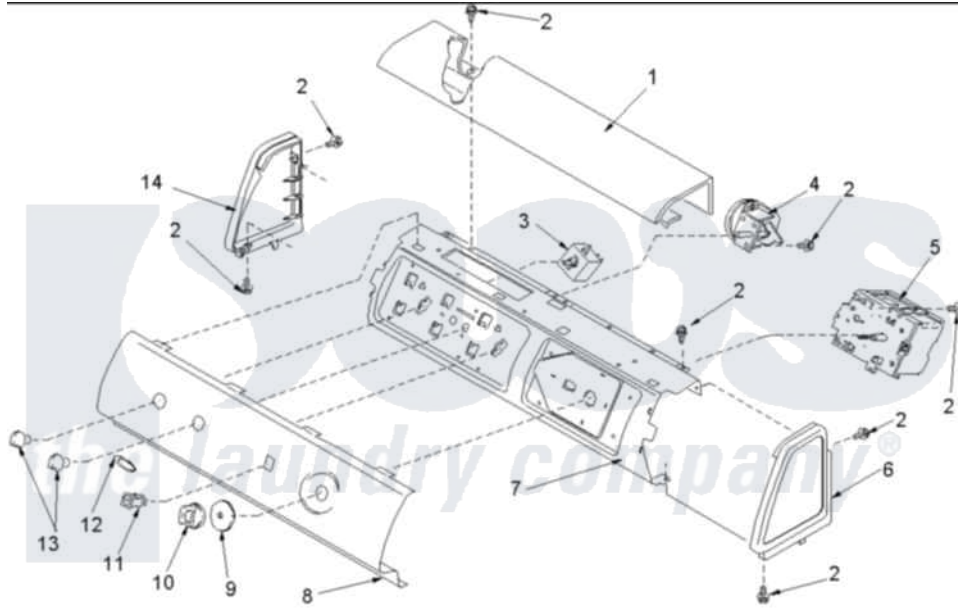

Amana ALW540RAC (BOM: PALW540RAC) 05 - CONTROL PANELS

Amana Residential Amana ALW540RAC (BOM: PALW540RAC) Washer Parts Parts Diagram 05 - CONTROL PANELS

Click on the part number to view part

Item	Original Part Number	Replaced By	Status	Part Description
1	503674C			Cover, Top
3	40077101			Switch, Temperature Select
4	40055101			Switch, Pressure
5	40058901	R0131012		Timer
6	40012701C		Not Available	ENDCAP (RT-BSQ)
7	40039601			Support, Control Panel
8	40090502C			Panel, Graphic
9	40013701C	27001134		Dial- Time
10	40014001C			Assembly, Timer Knob
11	38424L	38424W		Switch, Rocker
12	40083301			Medallion
13	40013401C			Assembly, Selector Knob
14	40012702C		Not Available	ENDCAP (LT-BSQ)
NI	27001181			Harness, Wiring
"	27001041			Harness, Base Wire