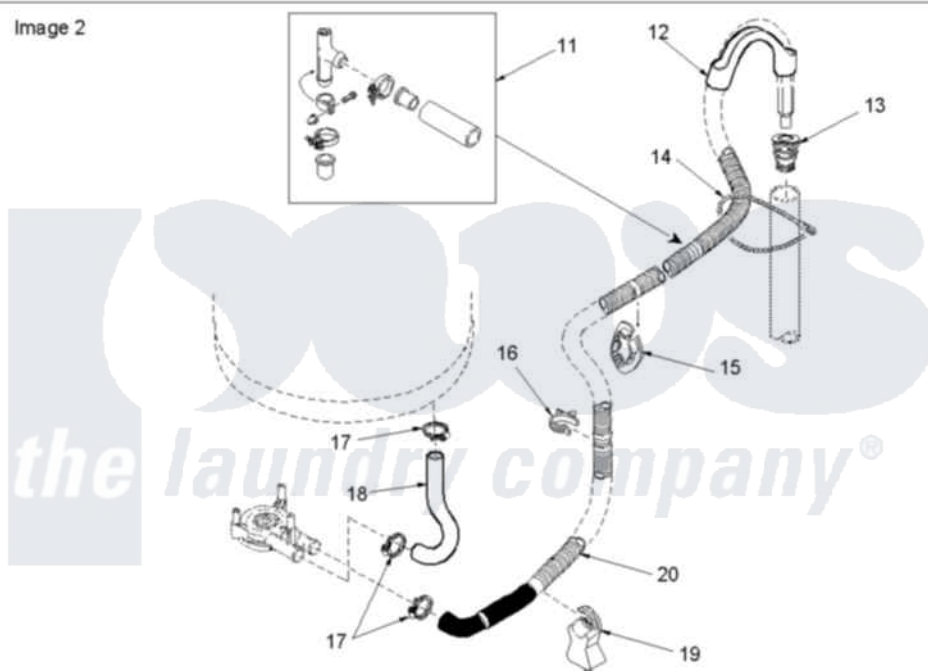

Amana ALW540RAC (BOM: PALW540RAC) 07 - MIXING VALVE AND HOSES

Image 1

Image 2

Amana Residential Amana ALW540RAC (BOM: PALW540RAC) Washer Parts Parts Diagram 07 - MIXING VALVE AND HOSES

Click on the part number to view part

Item	Original Part Number	Replaced By	Status	Part Description
1	40098901	27001184		Hose, Mixing Valve To Tub
2	503661	27001200		Screw
3	36801	596669		Clamp, Manifold
4	34500	22001900		Preventer, Back Flow
6	40097701	R0131578		Valve-Inlet
7	40098801			Plate, Mixing Value
8	20290	Y013783		Washer, Inlet Hose
9	40058001	76313		Hosefill
"	40058002	76313		Hosefill
10	28605	22002960		Strainer, Washer Inlet
11	562P3	76660		Break-Sphn
12	33615	22003814		Retainer, Drain Hose
13	40008101			Adapter, Standpipe
14	33489	8539404		Tie-Wire
15	40058501			Relief, Strain Drain

16	36014		Clip, Retainer-Hose
17	36802	285655	Clamp, Hose
18	40094201		Hose, Tub To Pump
19	40044901		Stand, Hose
20	40053901		Hose, Drain