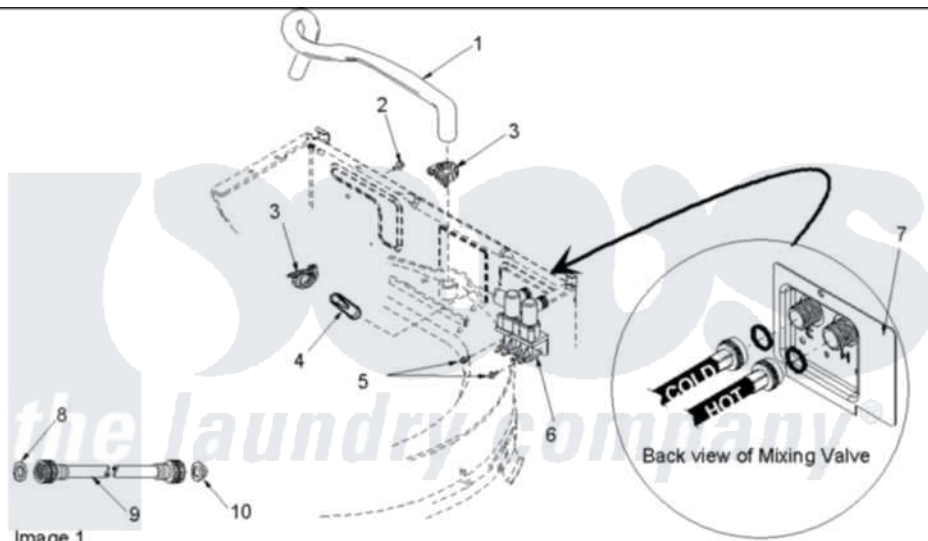

Amana ALW540RAC (BOM: PALW540RAC) 07 - MIXING VALVE AND HOSES

Image 1

Image 2

Amana Residential Amana ALW540RAC (BOM: PALW540RAC) Washer Parts Parts Diagram 07 - MIXING VALVE AND HOSES

Click on the part number to view part

Item	Original Part Number	Replaced By	Status	Part Description
1	40098901	27001184		Hose, Mixing Valve To Tub
2	503661	27001200		Screw
3	36801	596669		Clamp, Manifold
4	34500	22001900		Preventer, Back Flow
6	40097701	R0131578		Valve-Inlet
7	40098801			Plate, Mixing Value
8	20290	Y013783		Washer, Inlet Hose
9	40058001	76313		Hosefill
"	40058002	76313		Hosefill
10	28605	22002960		Strainer, Washer Inlet
11	562P3	76660		Break-Sphn
12	33615	22003814		Retainer, Drain Hose
13	40008101			Adapter, Standpipe
14	33489	8539404		Tie-Wire
15	40058501			Relief, Strain Drain

16	36014		Clip, Retainer-Hose
17	36802	285655	Clamp, Hose
18	40094201		Hose, Tub To Pump
19	40044901		Stand, Hose
20	40053901		Hose, Drain