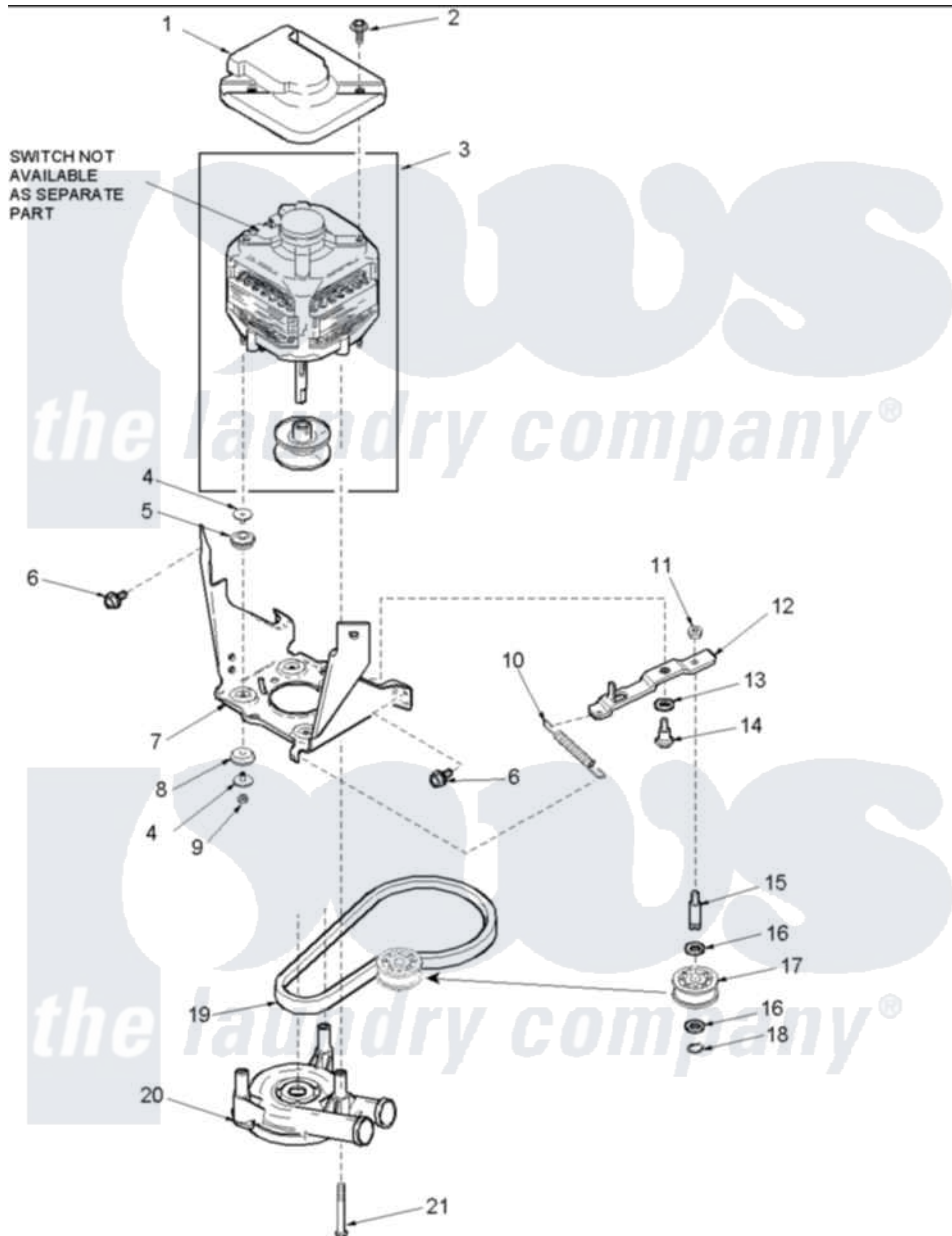

Amana ALW540RAC (BOM: PALW540RAC) 08 - MOTOR, BELT, PUMP, AND IDLER ASSY

Amana Residential Amana ALW540RAC (BOM: PALW540RAC) Washer Parts Parts Diagram 08 - MOTOR, BELT, PUMP, AND IDLER ASSY
 Click on the part number to view part

Item	Original Part Number	Replaced By	Status	Part Description
1	40112301			Shield, Motor
2	40046701	4312464		Screw
3	40095001	27001215		Motor W/Pulley
4	40053701			Post, Isolator
5	40053801			Mount, Motor Upper
6	40105601	40128701		Screw, 5/16-18 X .50
7	40015501		Not Available	BRACKET, MOTOR MOUNT
8	40054301			Mount, Motor Lower
9	40095101	Y707702		Locknut
10	40061401			Spring, Idler Lever
11	40038801			Jamnut, 3/8-16
12	40041001	40041002		Lever, Idler
13	40054701			Washer
14	40038901			Screw, 1/4-20
15	56461			Shaft

16	52549	Washer, 501 ID X3/4 Odx	
17	40045001	Idler Pulley Assembly	
18	23748	Ring, Retaining	
19	40053602	27001007	Belt, Spin
20	40040301	27001233	Pump
21	40063701	Screw, 10-16 x 1.75	