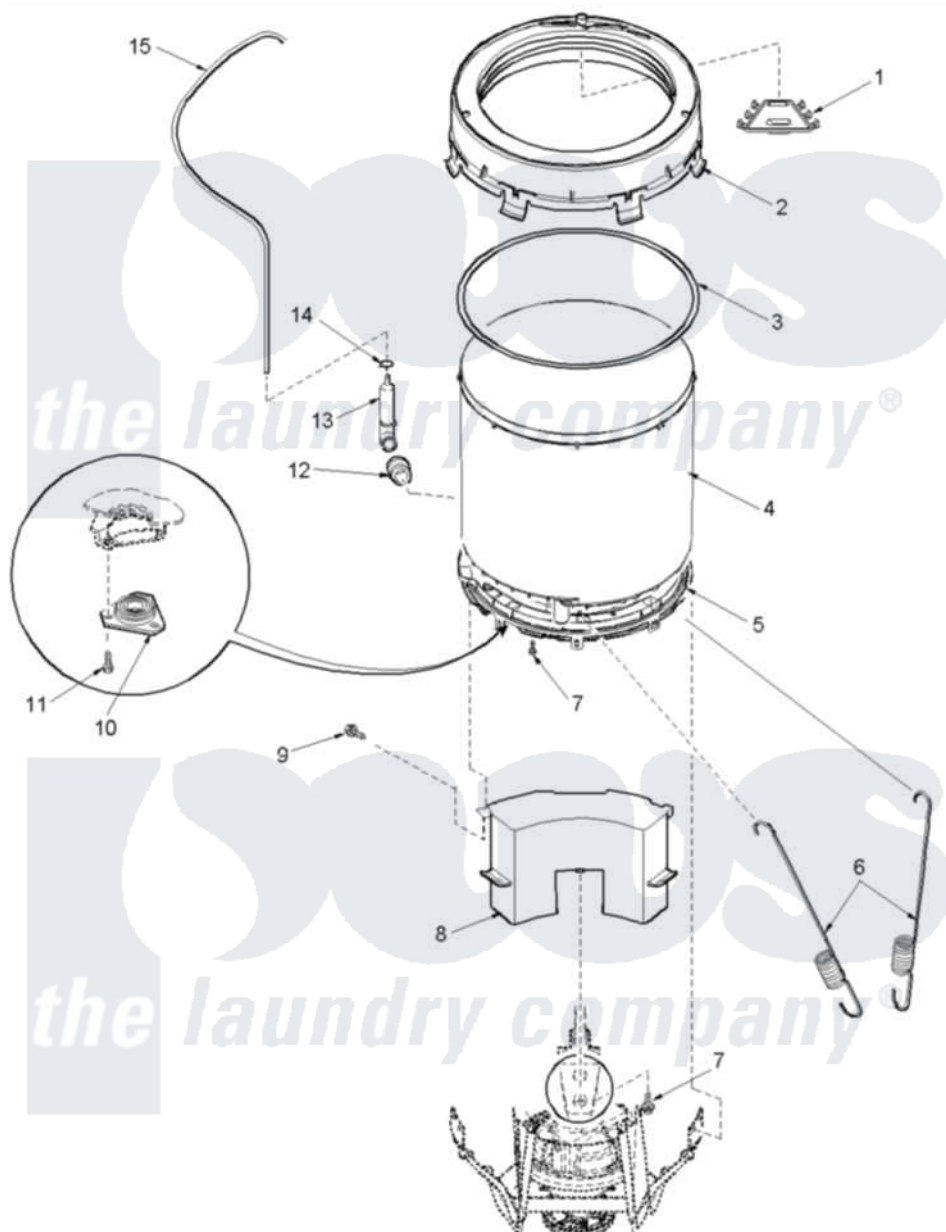

Amana ALW540RAC (BOM: PALW540RAC) 09 - OUTER TUB AND PRESSURE TUBE

Amana Residential Amana ALW540RAC (BOM: PALW540RAC) Washer Parts Parts Diagram 09 - OUTER TUB AND PRESSURE TUBE

[Click on the part number to view part](#)

Item	Original Part Number	Replaced By	Status	Part Description
1	40001901		Not Available	CHANNEL, WATER INLET
2	40111101		Not Available	COVER, OUTER TUB
3	40076601			Gasket, Tub Cover
4	40111001	40111001P		Tub, Plastic Outer
5	40001102	40001102P		Bottom, Outer Tub
6	40045202			Spring, Tall Tub
7	40064301			Screw, 1/4-15 x 3/4 Hex
8	40015901			Assembly Counter Weight
9	40070401			Screw, 1/4-20 x 7/8 Hex
10	40004201	40004201P		Main Bearing Assembly
11	40105601	40128701		Screw, 5/16-18 X .50
12	40037801			Grommet
13	40008501			Assembly, Pressure Bulb
14	40109101	285655		Clamp, Hose
15	40065001	21001748		Hose, Pressure Switch