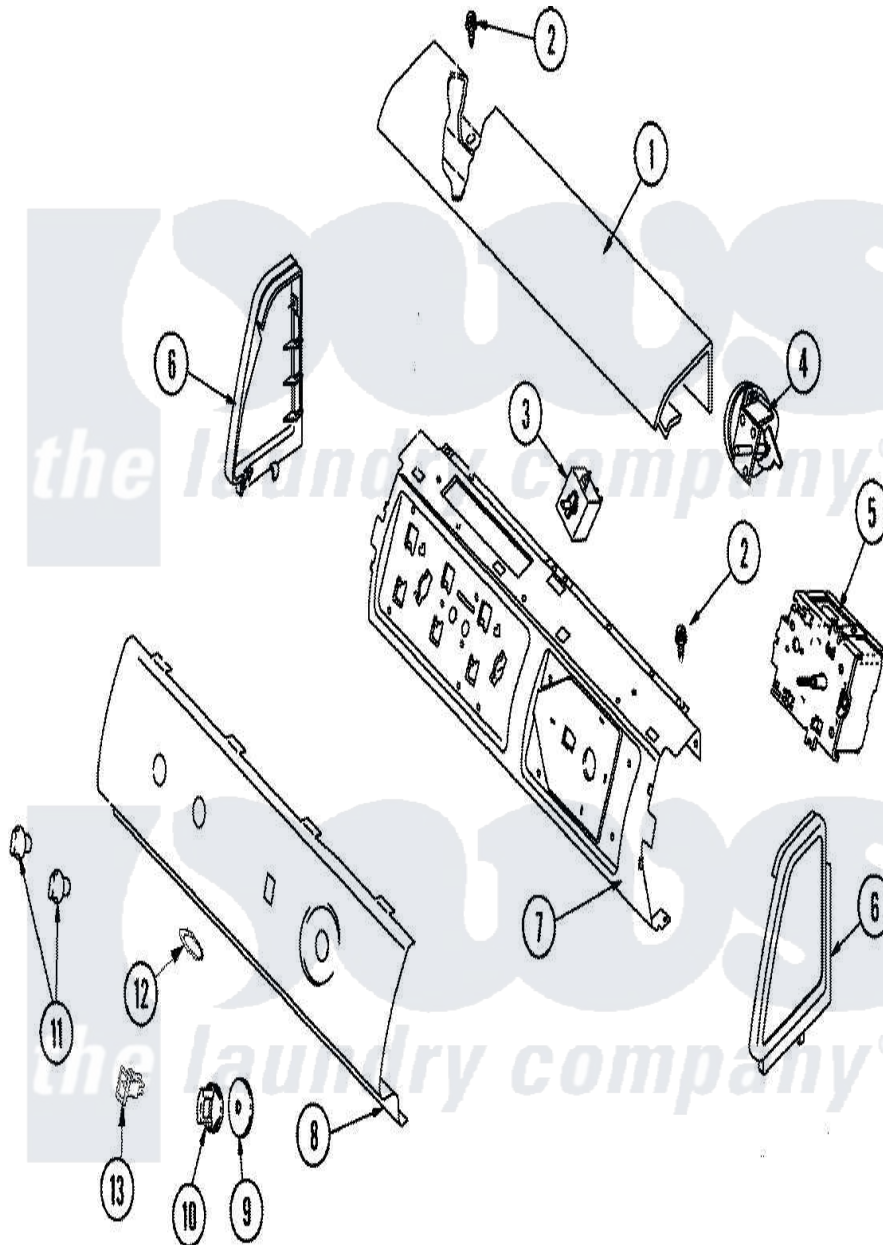

Amana ALW540RAW 02 - CONTROL PANEL

Amana [Residential Amana ALW540RAW Washer Parts](#) Parts Diagram 02 - CONTROL PANEL
 Click on the part number to view part

Item	Original Part Number	Replaced By	Status	Part Description
1	503674W			Cover, Top
2	501086	90767		Screw, 8A X 3/8 HeX Washer Head Tapping
3	40077101			Switch, Temperature Select
4	40055101			Switch, Pressure
5	40058902	R0131012		Timer
6	40012702W			Endcap
"	40012701W		Not Available	ENDCAP (RT-WHT)
7	40039601			Support, Control Panel
8	40093101W		Not Available	PANEL,GRAPHIC(WHITE)
9	40013701W	27001134		Dial- Time
10	40014001W	27001133		Knob- Time
11	40013401W	27001137		Knob Sele
12	40083301			Medallion
13	38424W			Switch, Rocker