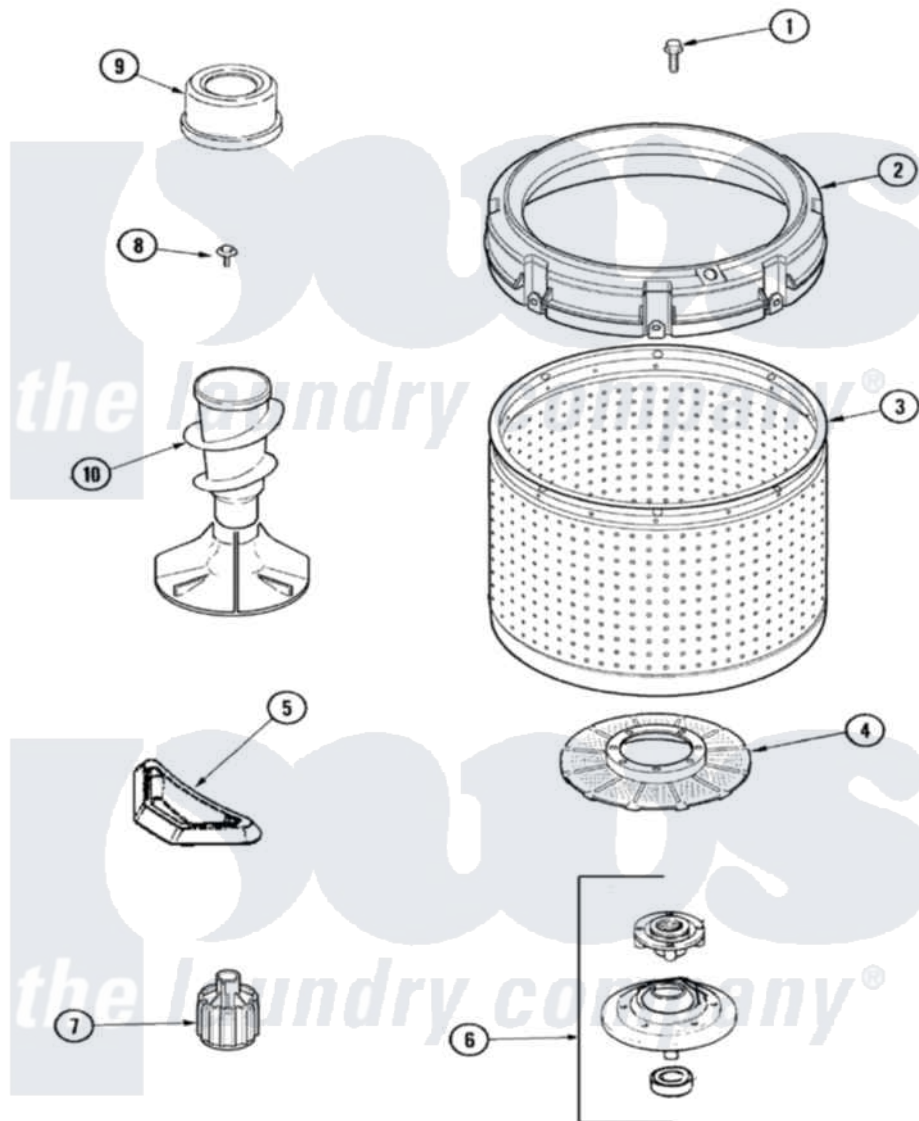

Amana ALW540RAW 03 - INNER TUB

Amana [Residential Amana ALW540RAW Washer Parts](#) Parts Diagram 03 - INNER TUB
 Click on the part number to view part

Item	Original Part Number	Replaced By	Status	Part Description
1	40063301	3400527		Screw
2	40002901	27001052		Balance Ring
3	40000801P	719P3		Assembly- Wash
4	40008001			Filter, Lint
5	40016101			Seal, Bell Drive
6	R9900457			Kit, Hub And Seal
7	40016301			Nut, Lock
8	40008301			Insert, Spline
9	R9900189			Kit, Drive Bell And Seal
10	40065102			Screw, Shoulder 1/4
NI	40002101W			Assembly, Fabric Softner
"	40000501W			Agitator, Flex Vane