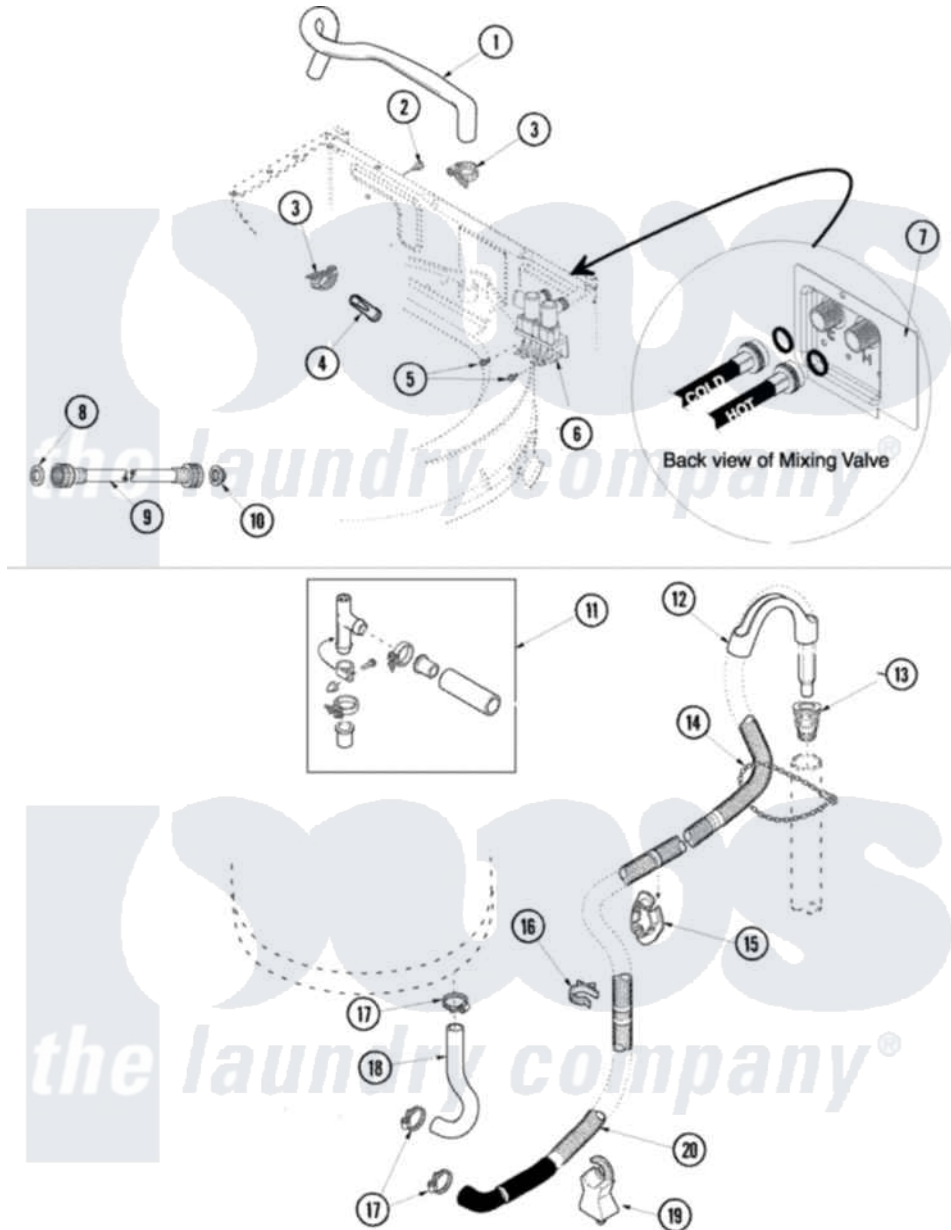

Amana ALW540RAW 05 - MIXING VALVE AND HOSES

Amana Residential Amana ALW540RAW Washer Parts Parts Diagram 05 - MIXING VALVE AND HOSES
 Click on the part number to view part

Item	Original Part Number	Replaced By	Status	Part Description
1	40098901	27001184		Hose, Mixing Valve To Tub
2	503661	27001200		Screw
3	36801	596669		Clamp, Manifold
4	34500	22001900		Preventer, Back Flow
5	501086	90767		Screw, 8A X 3/8 HeX Washer Head Tapping
6	40097701	R0131578		Valve-Inlet
7	40098801			Plate, Mixing Value
8	20290	Y013783		Washer, Inlet Hose
9	40058001	76313		Hosefill
"	40058002	76313		Hosefill
10	28605	22002960		Strainer, Washer Inlet
11	562P3	76660		Break-Sphn
12	33615	22003814		Retainer, Drain Hose
13	40008101			Adapter, Standpipe
14	33489	8539404		Tie-Wire
15	40058501			Relief, Strain Drain

16	36014		Clip, Retainer-Hose
17	36802	285655	Clamp, Hose
18	40094201		Hose, Tub To Pump
19	40044901		Stand, Hose
20	40053901		Hose, Drain