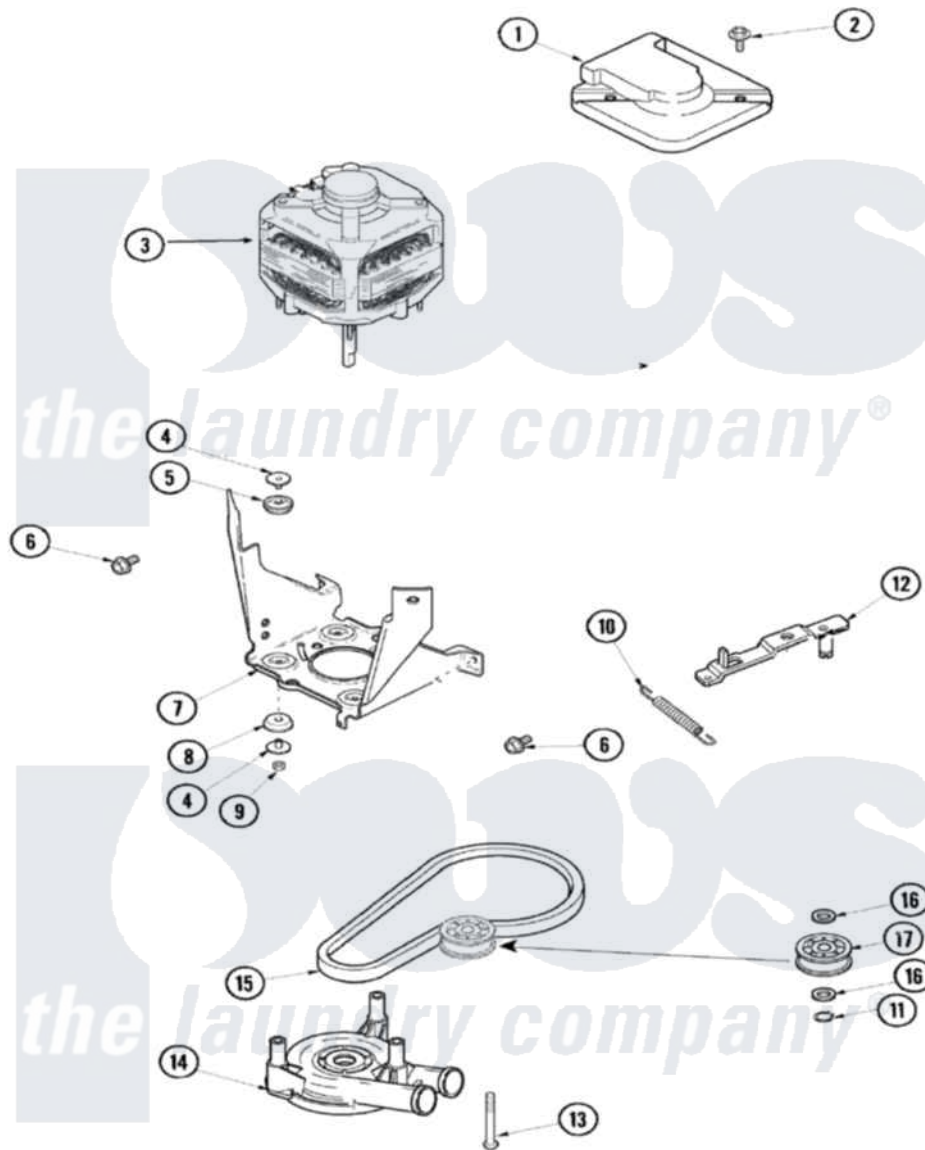

Amana ALW540RAW 06 - MOTOR, PUMP AND IDLER ASSEMBLY

Amana Residential Amana ALW540RAW Washer Parts Parts Diagram 06 - MOTOR, PUMP AND IDLER ASSEMBLY
 Click on the part number to view part

Item	Original Part Number	Replaced By	Status	Part Description
1	40112301			Shield, Motor
2	40046701	4312464		Screw
3	40095003	27001215		Motor W/Pulley
4	40053701			Post, Isolator
5	40053801			Mount, Motor Upper
6	40105601	40128701		Screw, 5/16-18 X .50
7	40015501		Not Available	BRACKET, MOTOR MOUNT
8	40054301			Mount, Motor Lower
9	40095101	Y707702		Locknut
10	40061401			Spring, Idler Lever
11	23748			Ring, Retaining
12	27001028			Idler Lever Assembly
13	40063701			Screw, 10-16 x 1.75
14	40040301	27001233		Pump
15	27001007			Belt, Spin
16	52549			Washer, 501 ID X3/4 Odx