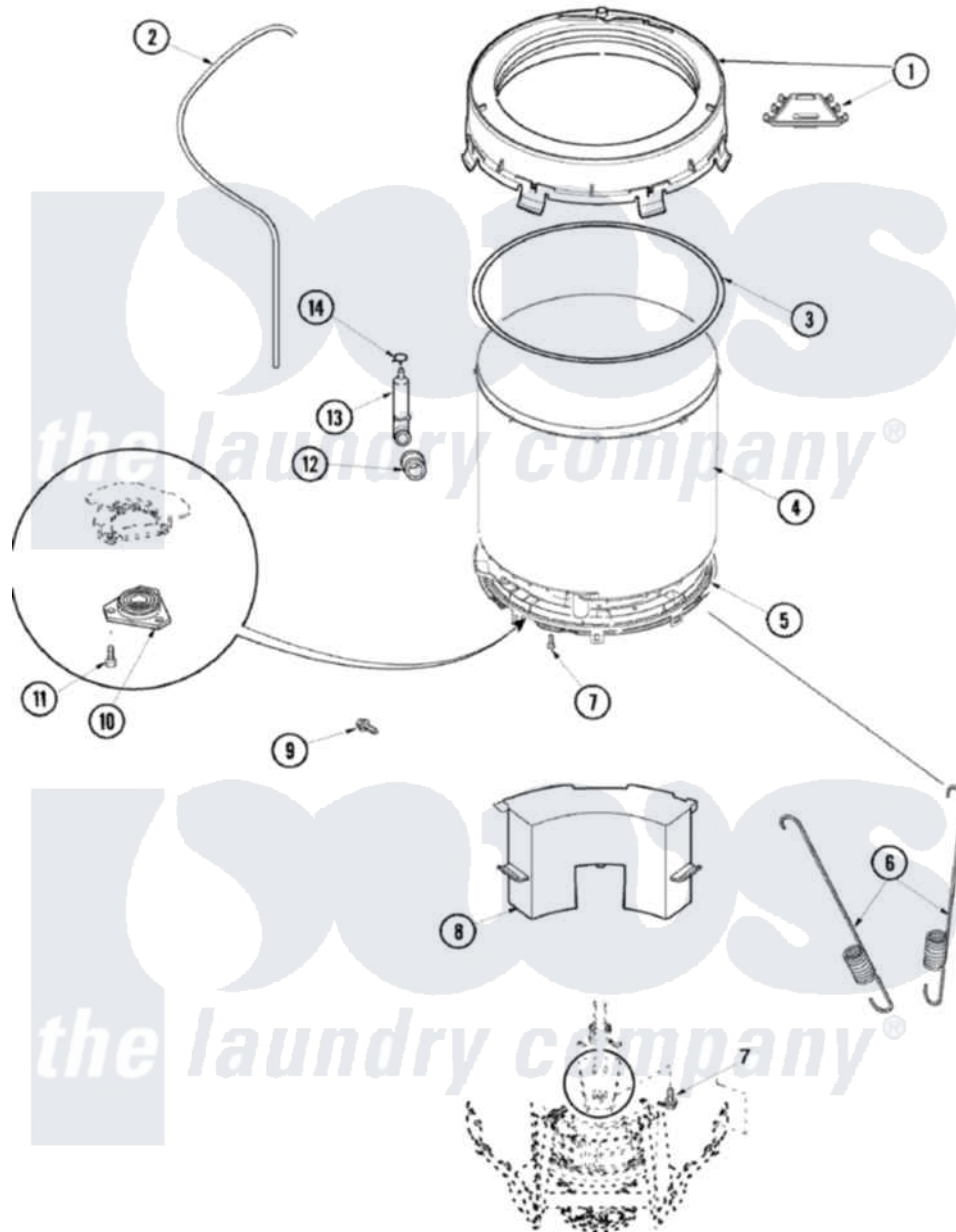

Amana ALW540RAW 07 - OUTER TUB

Amana [Residential Amana ALW540RAW Washer Parts](#) Parts Diagram 07 - OUTER TUB
 Click on the part number to view part

Item	Original Part Number	Replaced By	Status	Part Description
1	40112001P		Not Available	COVER, OUTER TUB
2	40065001	21001748		Hose, Pressure Switch
3	40076601			Gasket, Tub Cover
4	40111001P			Tub, Plastic Outer
5	40001102P			Bottom, Outer Tub
6	40045202			Spring, Tall Tub
7	40064301			Screw, 1/4-15 x 3/4 Hex
8	40015901			Assembly Counter Weight
9	40070401			Screw, 1/4-20 x 7/8 Hex
10	40004201P			Main Bearing Assembly
11	40067901	40128701		Screw, 5/16-18 X .50
12	40037801			Grommet
13	40008501			Assembly, Pressure Bulb
14	40109101	285655		Clamp, Hose