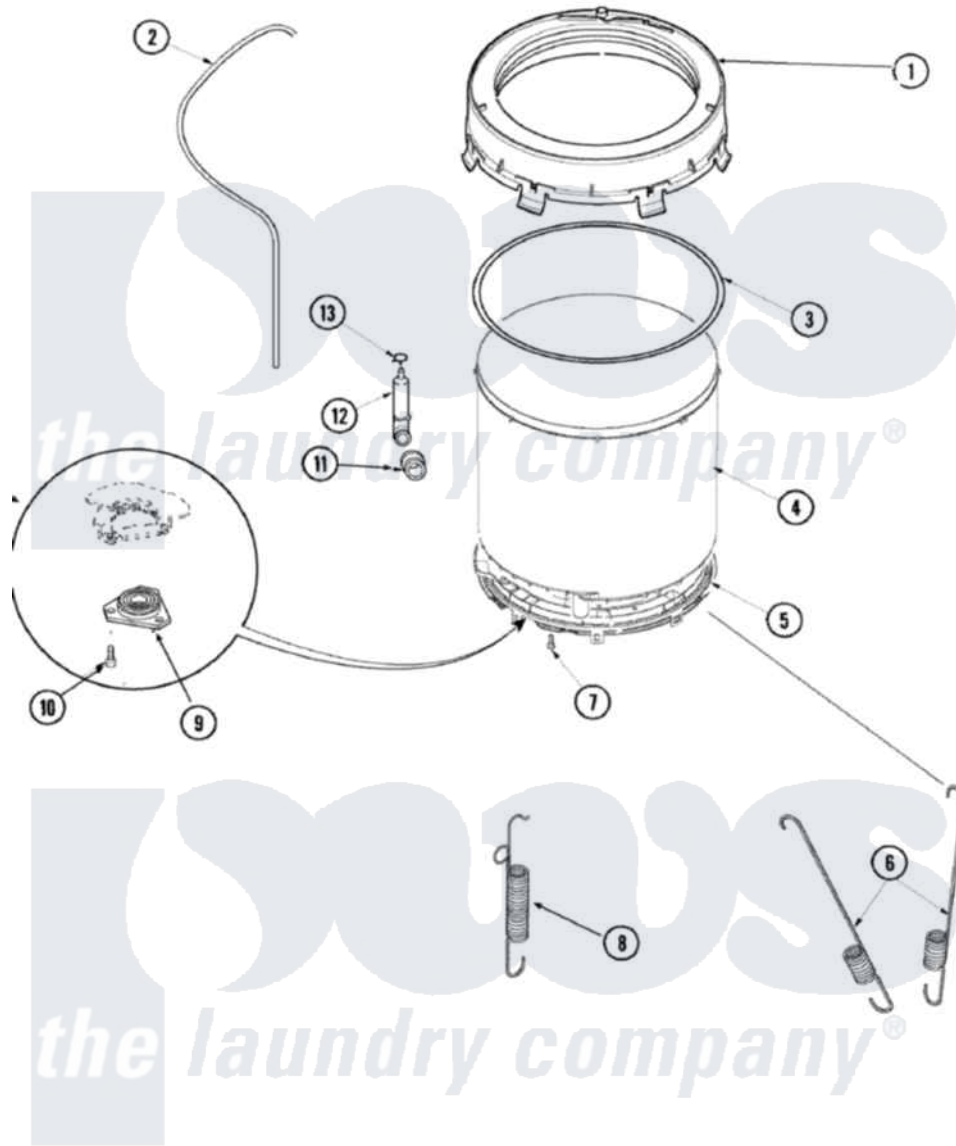

# Amana ALW540RAW 08 - OUTER TUB (ALW540RAC/RAW SERIES 11)

Amana Residential Amana ALW540RAW Washer Parts Parts Diagram 08 - OUTER TUB (ALW540RAC/RAW SERIES 11)

[Click on the part number to view part](#)

Item	Original Part Number	Replaced By	Status	Part Description
1	40112001P		Not Available	COVER, OUTER TUB
2	40065001	<a href="#">21001748</a>		Hose, Pressure Switch
3	<a href="#">40076601</a>			Gasket, Tub Cover
4	<a href="#">40111001P</a>			Tub, Plastic Outer
5	<a href="#">40001102P</a>			Bottom, Outer Tub
6	27001026	<a href="#">Y37001124</a>		Spring, Tall Tub
7	<a href="#">40064301</a>			Screw, 1/4-15 x 3/4 Hex
8	<a href="#">27001025</a>			Spring, Counterweight
9	<a href="#">40004201P</a>			Main Bearing Assembly
10	40067901	<a href="#">40128701</a>		Screw, 5/16-18 X .50
11	<a href="#">40037801</a>			Grommet
12	<a href="#">40008501</a>			Assembly, Pressure Bulb
13	40109101	<a href="#">285655</a>		Clamp, Hose