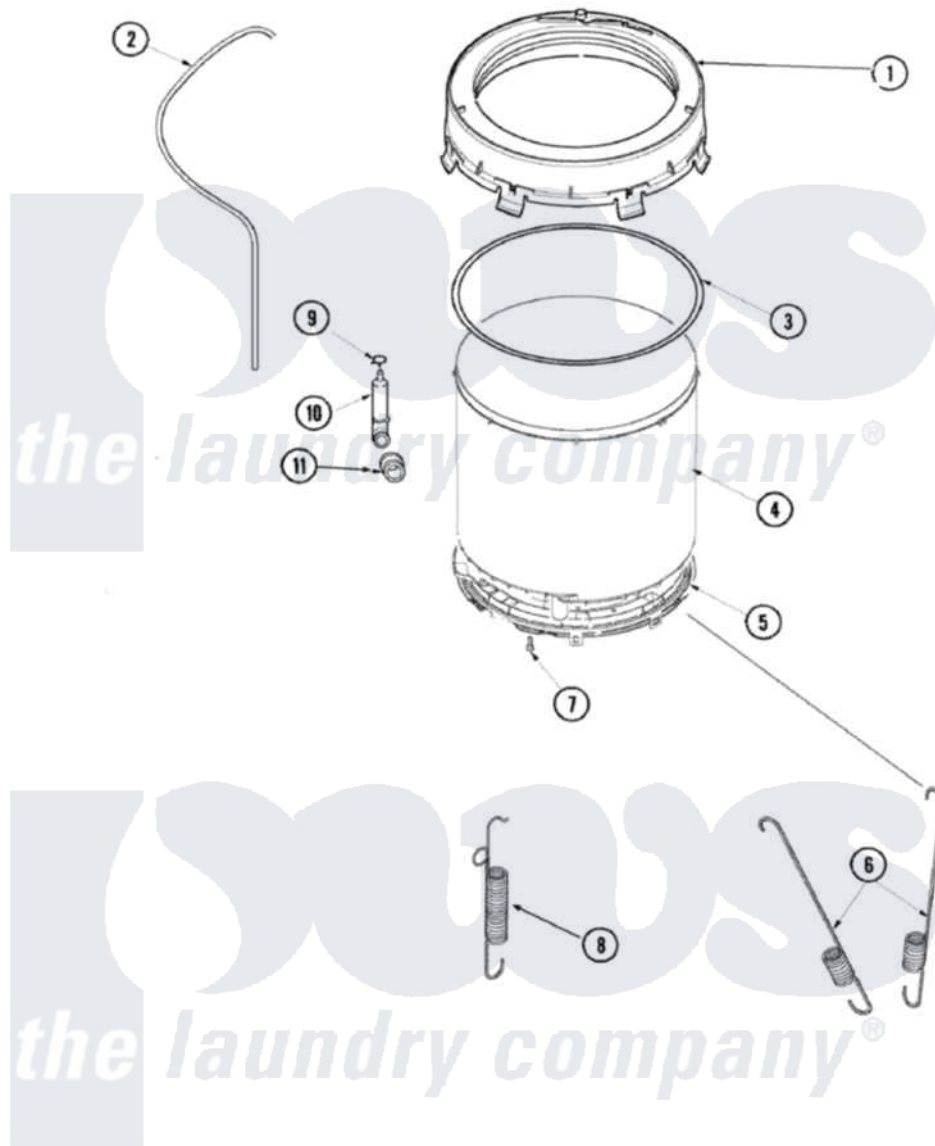

# Amana ALW540RAW 09 - OUTER TUB (SERIES 15)

Amana [Residential Amana ALW540RAW Washer Parts](#) Parts Diagram 09 - OUTER TUB (SERIES 15)  
 Click on the part number to view part

Item	Original Part Number	Replaced By	Status	Part Description
1	40112001P		Not Available	COVER, OUTER TUB
2	40065001	<a href="#">21001748</a>		Hose, Pressure Switch
3	<a href="#">40076601</a>			Gasket, Tub Cover
4	<a href="#">40111001P</a>			Tub, Plastic Outer
5	<a href="#">27001067</a>			Bottom, Outer Tub
6	27001026	<a href="#">Y37001124</a>		Spring, Tall Tub
7	<a href="#">40064301</a>			Screw, 1/4-15 x 3/4 Hex
8	<a href="#">27001025</a>			Spring, Counterweight
9	40109101	<a href="#">285655</a>		Clamp, Hose
10	<a href="#">40008501</a>			Assembly, Pressure Bulb
11	<a href="#">40037801</a>			Grommet