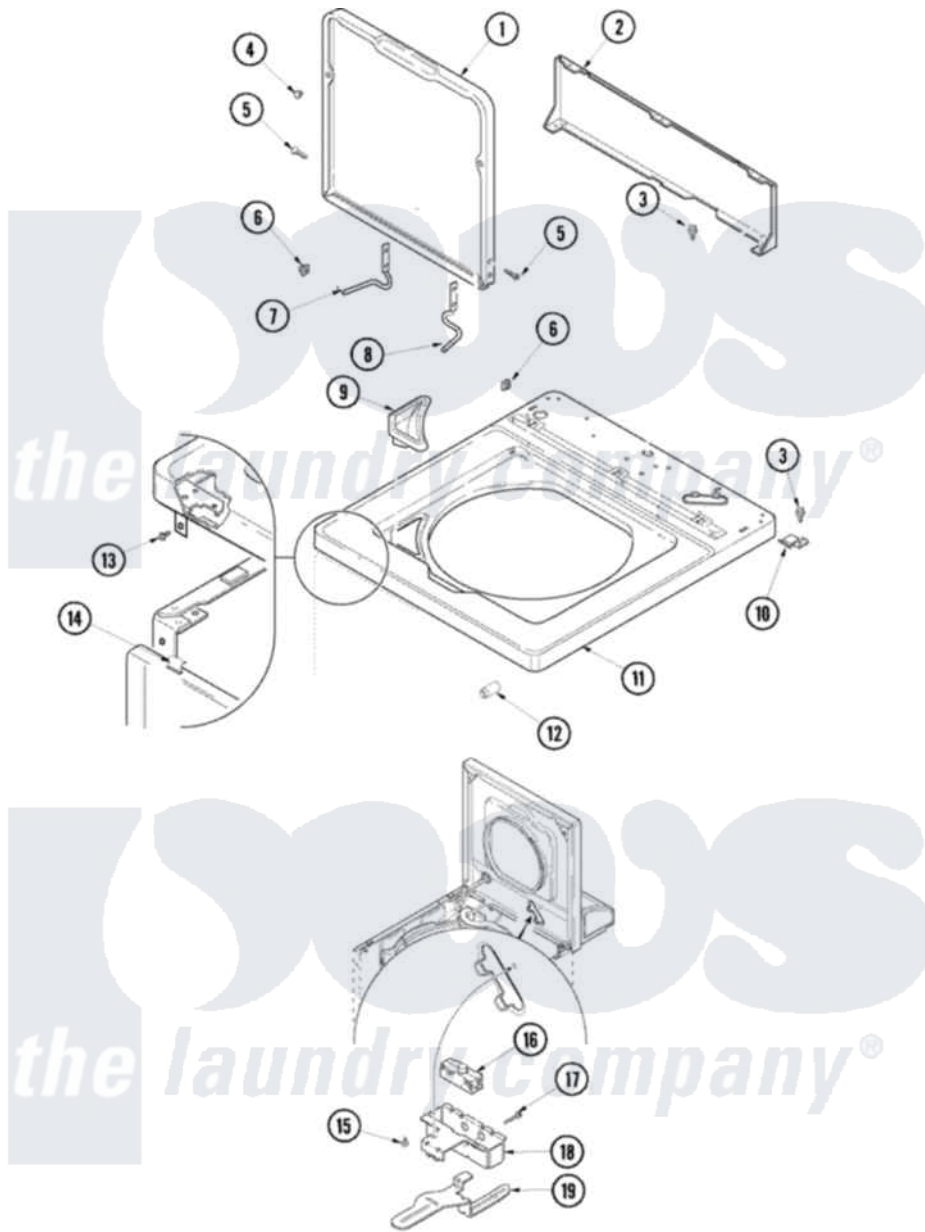

Amana ALW540RAW 11 - TOP AND DOOR SWITCH

Amana Residential Amana ALW540RAW Washer Parts Parts Diagram 11 - TOP AND DOOR SWITCH
 Click on the part number to view part

Item	Original Part Number	Replaced By	Status	Part Description
1	40111301WP	27001093		Lid
2	40051401		Not Available	PANEL,HOME HOOD BACK
3	501086	90767		Screw, 8A X 3/8 HeX Washer Head Tapping
4	40038001			Bumper
5	40039201	W10119828		Screw, Lid Hinge Mounting
6	40008201			Bushing, Hinge
7	40094002			Hinge, Lid Left Stop
8	40094101			Hinge, Lid Right Pass
9	40093901			Dispenser, Bleach
10	40063901			Clip, Hold Down
11	40000202WP	27001182		Top
12	40102101			Cap, Hinge
13	503661	27001200		Screw
14	56080	22001650		Fastener, Spring
15	501086	90767		Screw, 8A X 3/8 HeX Washer Head Tapping

16	40035001	27001095	Switch, Lid
17	40040701		Screw, Tapping No.6b-20
18	40009801		Holder, Lid Switch
19	40009701		Arm, Lid Switch