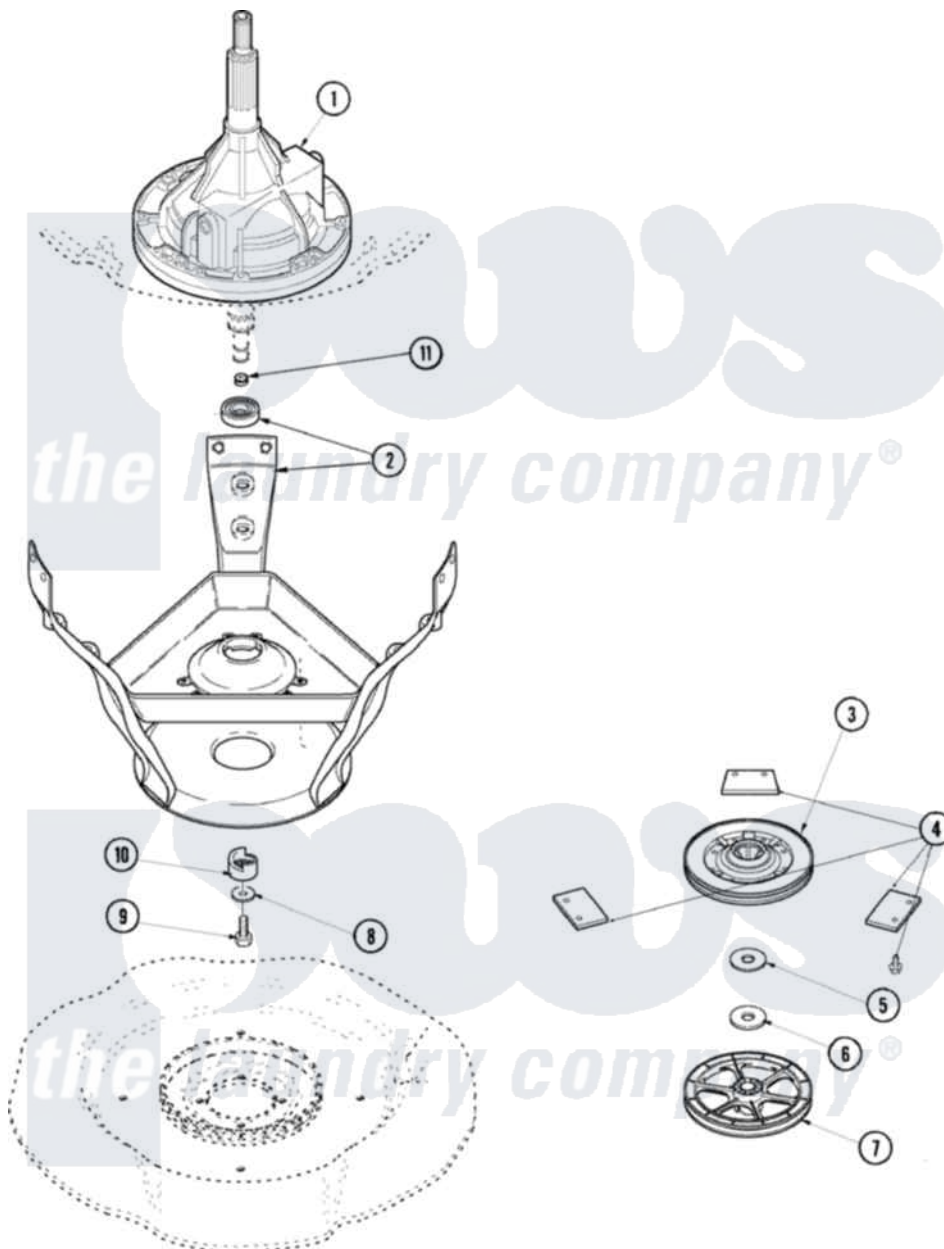

Amana ALW540RAW 12 - TRANSMISSION & BRAKE

Amana Residential Amana ALW540RAW Washer Parts Parts Diagram 12 - TRANSMISSION & BRAKE
 Click on the part number to view part

Item	Original Part Number	Replaced By	Status	Part Description
1	27001035	W10219151		Transmission
"	40065301	12002178		Transmison
2	40015302P	12002013		Base
3	R9900474			Brake Assembly
4	R0000014			Kit, Brake Pad
"	26594P			Grease, Silicone - 2 Oz Tube
5	40065701			Washer, 2 Odx.63 ID
6	40063201			Washer, Flat
7	40047202			Pulley, Spin
8	40041501			Washer
9	40063401			Screw, 1/4-20 x 5/8 Hex
10	40047402			Helix, Plastic
11	35-2010	207843		Lip Seal Repair Kit