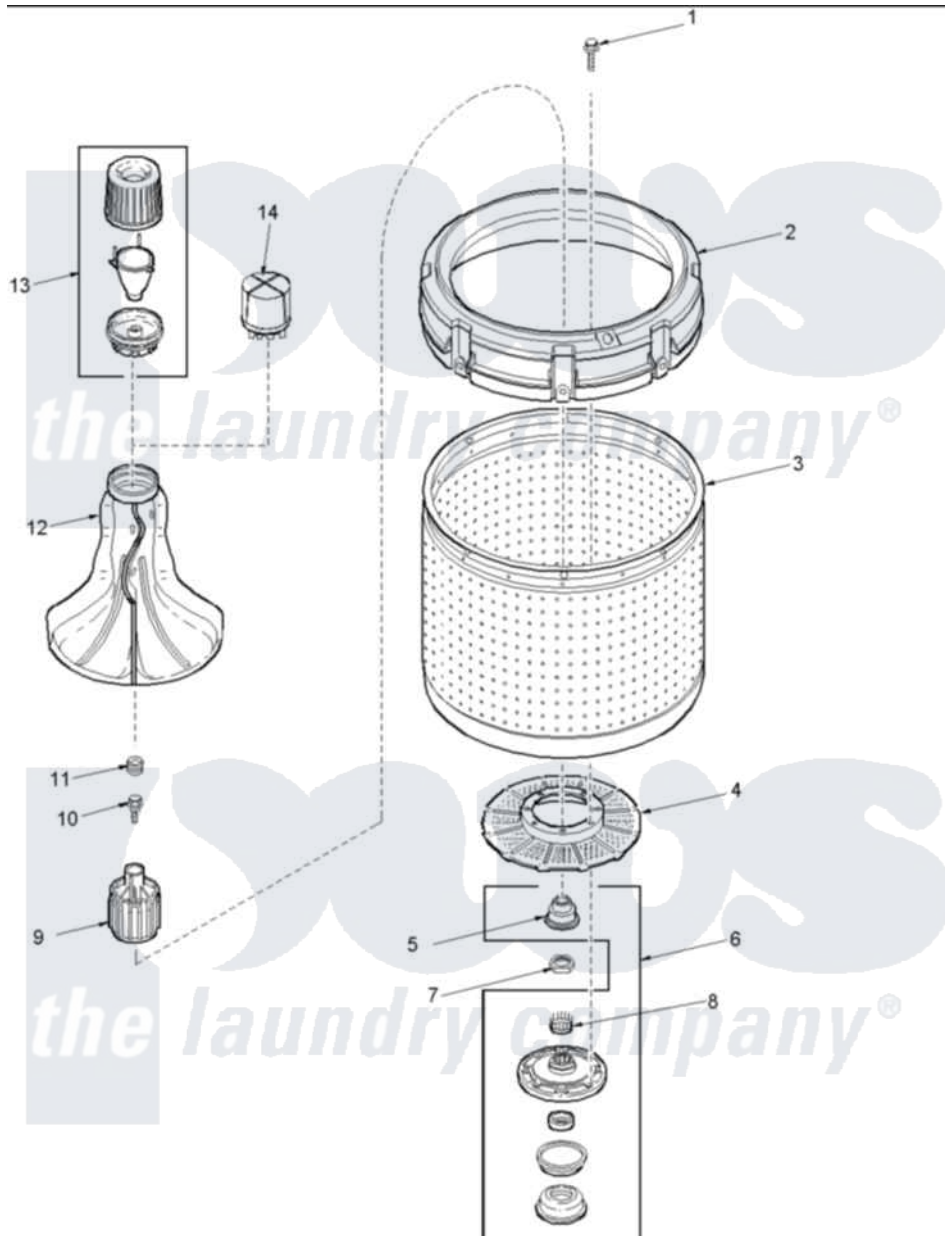

**Amana ALW540RAW (BOM: PALW540RAW) 01 - AGITATOR, DRIVE BELL, WASHTUB AND HUB**

Amana Residential Amana ALW540RAW (BOM: PALW540RAW) Washer Parts Parts Diagram 01 - AGITATOR, DRIVE BELL, WASHTUB AND HUB  
 Click on the part number to view part

Item	Original Part Number	Replaced By	Status	Part Description
1	40063301	<a href="#">3400527</a>		Screw
2	40002901	<a href="#">27001052</a>		Balance Ring
3	40000802P	<a href="#">719P3</a>		Assembly- Wash
4	<a href="#">40008001</a>			Filter, Lint
5	<a href="#">40016101</a>			Seal, Bell Drive
6	<a href="#">R9900457</a>			Kit, Hub And Seal
7	<a href="#">40016301</a>			Nut, Lock
8	<a href="#">40008301</a>			Insert, Spline
9	<a href="#">R9900189</a>			Kit, Drive Bell And Seal
10	<a href="#">40065102</a>			Screw, Shoulder 1/4
11	<a href="#">40008401</a>			Plug, Bell
12	<a href="#">40000501W</a>			Agitator, Flex Vane
13	<a href="#">40002101W</a>			Assembly, Fabric Softner