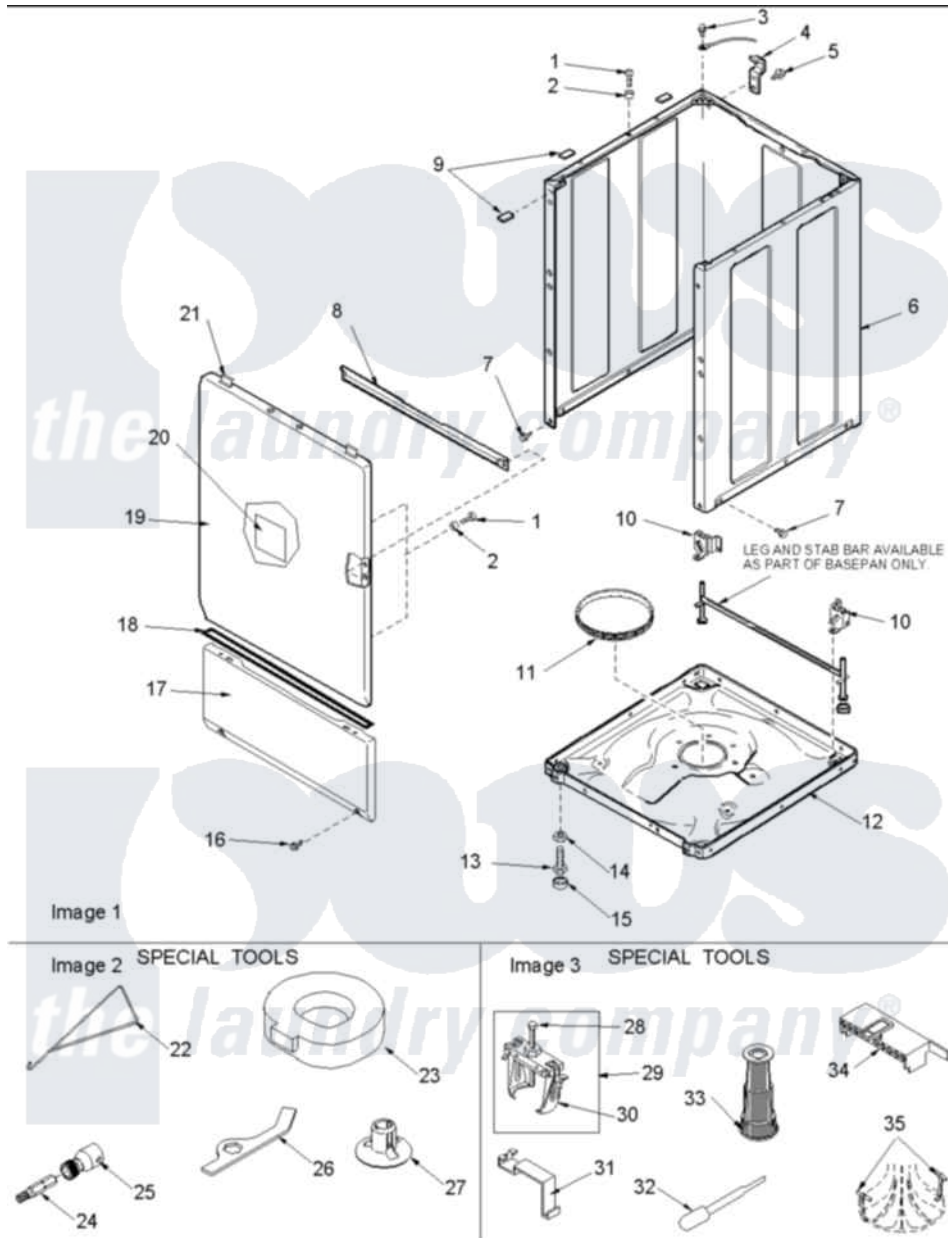

# Amana ALW540RAW (BOM: PALW540RAW) 02 - BASE, CABINET, FRONT AND SPECIAL TOOLS

Amana Residential Amana ALW540RAW (BOM: PALW540RAW) Washer Parts Parts Diagram 02 - BASE, CABINET, FRONT AND SPECIAL TOOLS  
 Click on the part number to view part

Item	Original Part Number	Replaced By	Status	Part Description
1	32671	<a href="#">Y014874</a>		Screw, Idler Arm And Sleeve
2	<a href="#">505187</a>			Locator, Panel
4	<a href="#">500003</a>			Hinge, Top
5	40064801	<a href="#">3390631</a>		Screw, 10-16 X 3/8
6	40076401WP	<a href="#">37001284</a>		Cabinet As Pack
8	56486		Not Available	BRACE, TOP
10	<a href="#">40031501</a>			Bracket, Self Leveling
11	<a href="#">40037401</a>			Ring, Friction
12	40031201P	<a href="#">27001226</a>		Base Lev
13	40039001	<a href="#">22003428</a>		Leg, Adjustable
14	<a href="#">40038101</a>			Nut, Leg
15	<a href="#">40016001</a>			Foot, Rubber
16	<a href="#">40034101</a>			Screw, No.12bx1/2
17	<a href="#">40045301WP</a>			Panel, Access
19	<a href="#">40035401WP</a>			Panel, Front

20	40068901	<a href="#">22001817</a>	Sheet, Sound Damper
21	56080	<a href="#">22001650</a>	Fastener, Spring
22	289P4	<a href="#">321P4</a>	Hook, Spring
23	40068201	<a href="#">27001185</a>	Brace- Shp
24	<a href="#">282P4</a>		T25 Tamper Resistant Bit
25	<a href="#">24161</a>		Torx Bit Holder
26	<a href="#">306P4</a>		Hex Wrench
27	40047301	<a href="#">27001185</a>	Brace- Shp
28	<a href="#">294P4B</a>		Drive Bell Bolt
29	<a href="#">294P4</a>		Bell Tool
30	294P5A	Not Available	DRIVE BELL ARMS
31	<a href="#">273P4</a>		Tub Cover Gasket Tool
32	<a href="#">283P4</a>		Terminal Extractor Tool
33	<a href="#">293P4</a>		Seal Tool
34	<a href="#">34677</a>		10 Circuit Plug
35	<a href="#">254P4P</a>		Agitator Hooks