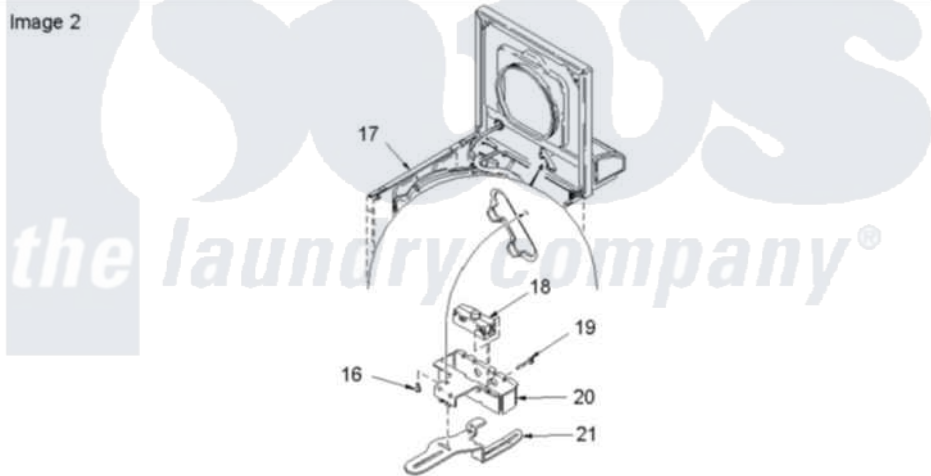

Amana ALW540RAW (BOM: PALW540RAW) 04 - CABINET TOP, DOOR, AND DOOR SWITCH

Image 1

Image 2

Amana Residential Amana ALW540RAW (BOM: PALW540RAW) Washer Parts Parts Diagram 04 - CABINET TOP, DOOR, AND DOOR SWITCH

[Click on the part number to view part](#)

Item	Original Part Number	Replaced By	Status	Part Description
1	40111301W	27001093		Lid
2	40051401		Not Available	PANEL,HOME HOOD BACK
4	40038001			Bumper
5	40039201	W10119828		Screw, Lid Hinge Mounting
6	40008201			Bushing, Hinge
7	40094002			Hinge, Lid Left Stop
8	40094101			Hinge, Lid Right Pass
10	40093901			Dispenser, Bleach
11	40063901			Clip, Hold Down
12	40000202W	27001182		Top
13	40102101			Cap, Hinge
15	56080	22001650		Fastener, Spring
17	40076401WP	37001284		Cabinet As Pack
18	40035001	27001095		Switch, Lid
19	40040701			Screw, Tapping No.6b-20