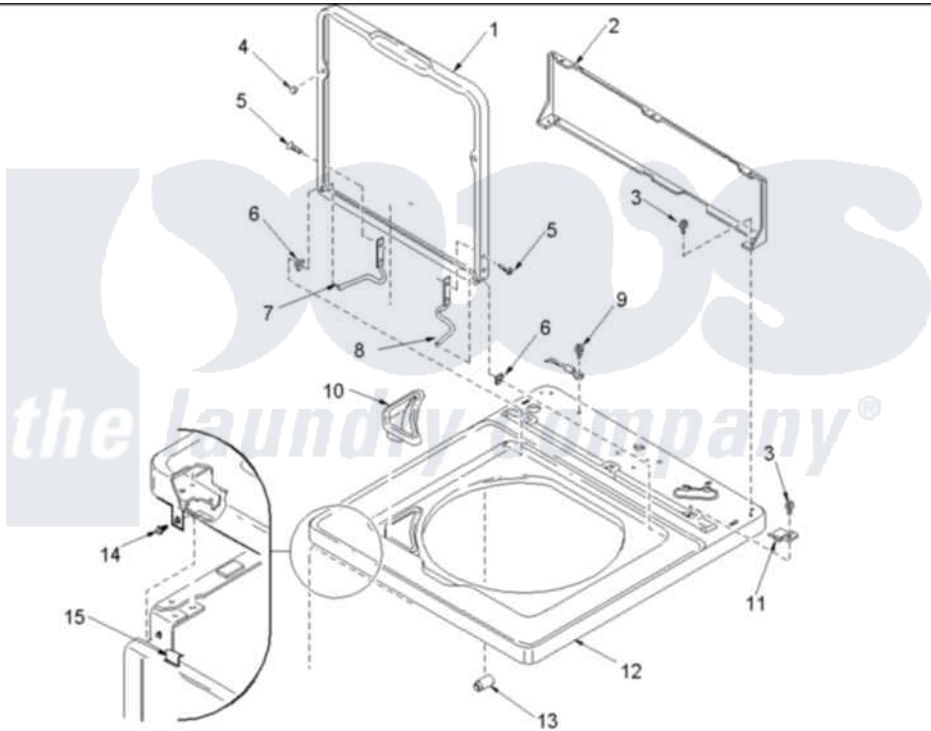

Amana ALW540RAW (BOM: PALW540RAW) 04 - CABINET TOP, DOOR, AND DOOR SWITCH

Image 1

Image 2

Amana Residential Amana ALW540RAW (BOM: PALW540RAW) Washer Parts Parts Diagram 04 - CABINET TOP, DOOR, AND DOOR SWITCH

[Click on the part number to view part](#)

Item	Original Part Number	Replaced By	Status	Part Description
1	40111301W	27001093		Lid
2	40051401		Not Available	PANEL,HOME HOOD BACK
4	40038001			Bumper
5	40039201	W10119828		Screw, Lid Hinge Mounting
6	40008201			Bushing, Hinge
7	40094002			Hinge, Lid Left Stop
8	40094101			Hinge, Lid Right Pass
10	40093901			Dispenser, Bleach
11	40063901			Clip, Hold Down
12	40000202W	27001182		Top
13	40102101			Cap, Hinge
15	56080	22001650		Fastener, Spring
17	40076401WP	37001284		Cabinet As Pack
18	40035001	27001095		Switch, Lid
19	40040701			Screw, Tapping No.6b-20