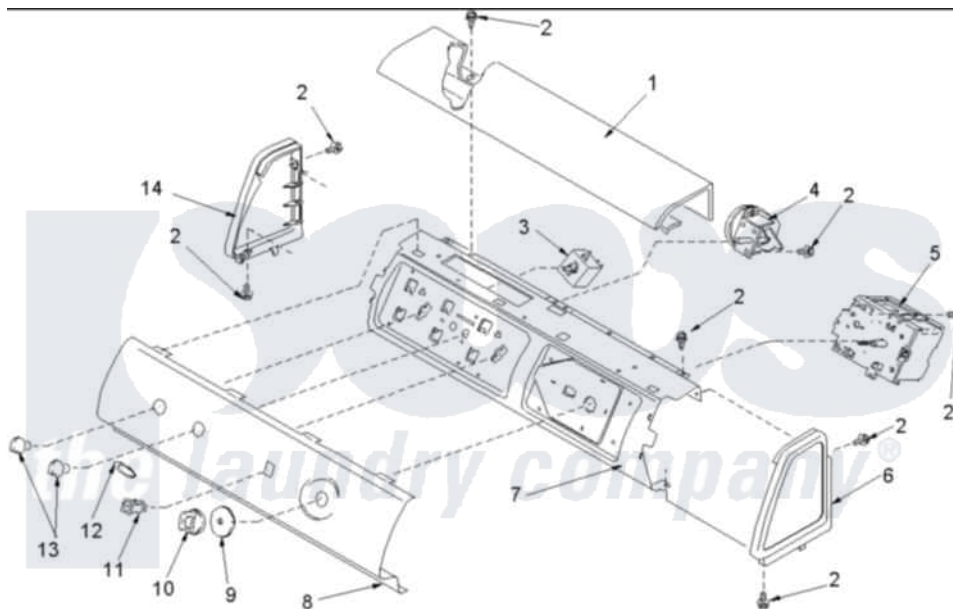

Amana ALW540RAW (BOM: PALW540RAW) 05 - CONTROL PANELS

Amana Residential Amana ALW540RAW (BOM: PALW540RAW) Washer Parts Parts Diagram 05 - CONTROL PANELS

Click on the part number to view part

Item	Original Part Number	Replaced By	Status	Part Description
1	503674W			Cover, Top
3	40077101			Switch, Temperature Select
4	40055101			Switch, Pressure
5	40058901	R0131012		Timer
6	40012701W		Not Available	ENDCAP (RT-WHT)
7	40039601			Support, Control Panel
8	40093101W		Not Available	PANEL, GRAPHIC(WHITE)
9	40013701W	27001134		Dial- Time
10	40014001W	27001133		Knob- Time
11	38424W			Switch, Rocker
12	40083301			Medallion
13	40013401W	27001137		Knob Sele
14	40012702W			Endcap
NI	27001041			Harness, Base Wire
"	40100001	27001041		Harness, Base Wire