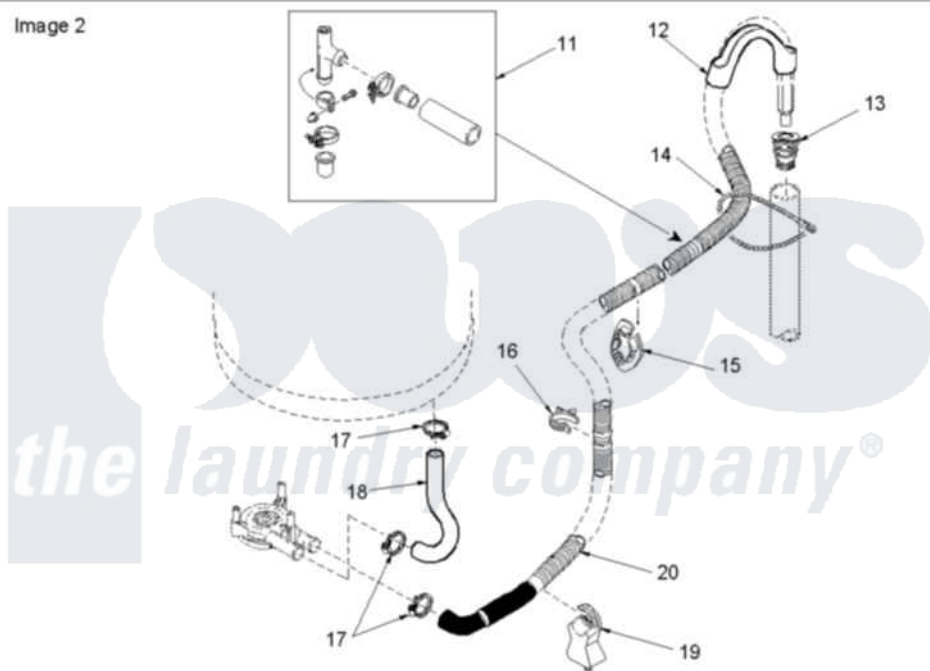

Amana ALW540RAW (BOM: PALW540RAW) 07 - MIXING VALVE AND HOSES

Image 1

Image 2

Amana Residential Amana ALW540RAW (BOM: PALW540RAW) Washer Parts Parts Diagram 07 - MIXING VALVE AND HOSES

[Click on the part number to view part](#)

Item	Original Part Number	Replaced By	Status	Part Description
1	40098901	27001184		Hose, Mixing Valve To Tub
2	503661	27001200		Screw
3	36801	596669		Clamp, Manifold
4	34500	22001900		Preventer, Back Flow
6	40097701	R0131578		Valve-Inlet
7	40098801			Plate, Mixing Value
8	20290	Y013783		Washer, Inlet Hose
9	40058001	76313		Hosefill
"	40058002	76313		Hosefill
10	28605	22002960		Strainer, Washer Inlet
11	562P3	76660		Break-Sphn
12	33615	22003814		Retainer, Drain Hose
13	40008101			Adapter, Standpipe
14	33489	8539404		Tie-Wire
15	40058501			Relief, Strain Drain

16	36014		Clip, Retainer-Hose
17	36802	285655	Clamp, Hose
18	40094201		Hose, Tub To Pump
19	40044901		Stand, Hose
20	40053901		Hose, Drain