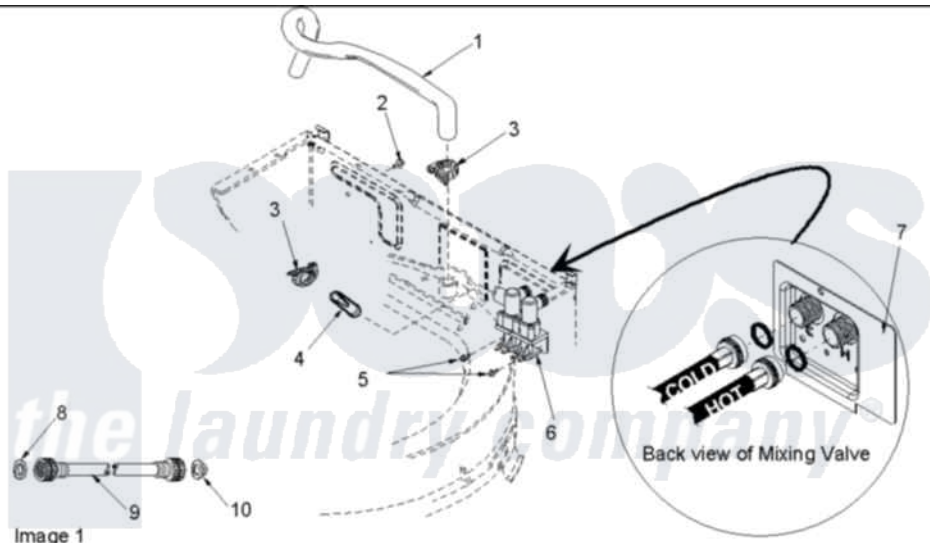

Amana ALW540RAW (BOM: PALW540RAW) 07 - MIXING VALVE AND HOSES

Image 1

Image 2

Amana Residential Amana ALW540RAW (BOM: PALW540RAW) Washer Parts Parts Diagram 07 - MIXING VALVE AND HOSES

[Click on the part number to view part](#)

Item	Original Part Number	Replaced By	Status	Part Description
1	40098901	27001184		Hose, Mixing Valve To Tub
2	503661	27001200		Screw
3	36801	596669		Clamp, Manifold
4	34500	22001900		Preventer, Back Flow
6	40097701	R0131578		Valve-Inlet
7	40098801			Plate, Mixing Value
8	20290	Y013783		Washer, Inlet Hose
9	40058001	76313		Hosefill
"	40058002	76313		Hosefill
10	28605	22002960		Strainer, Washer Inlet
11	562P3	76660		Break-Sphn
12	33615	22003814		Retainer, Drain Hose
13	40008101			Adapter, Standpipe
14	33489	8539404		Tie-Wire
15	40058501			Relief, Strain Drain

16	36014		Clip, Retainer-Hose
17	36802	285655	Clamp, Hose
18	40094201		Hose, Tub To Pump
19	40044901		Stand, Hose
20	40053901		Hose, Drain