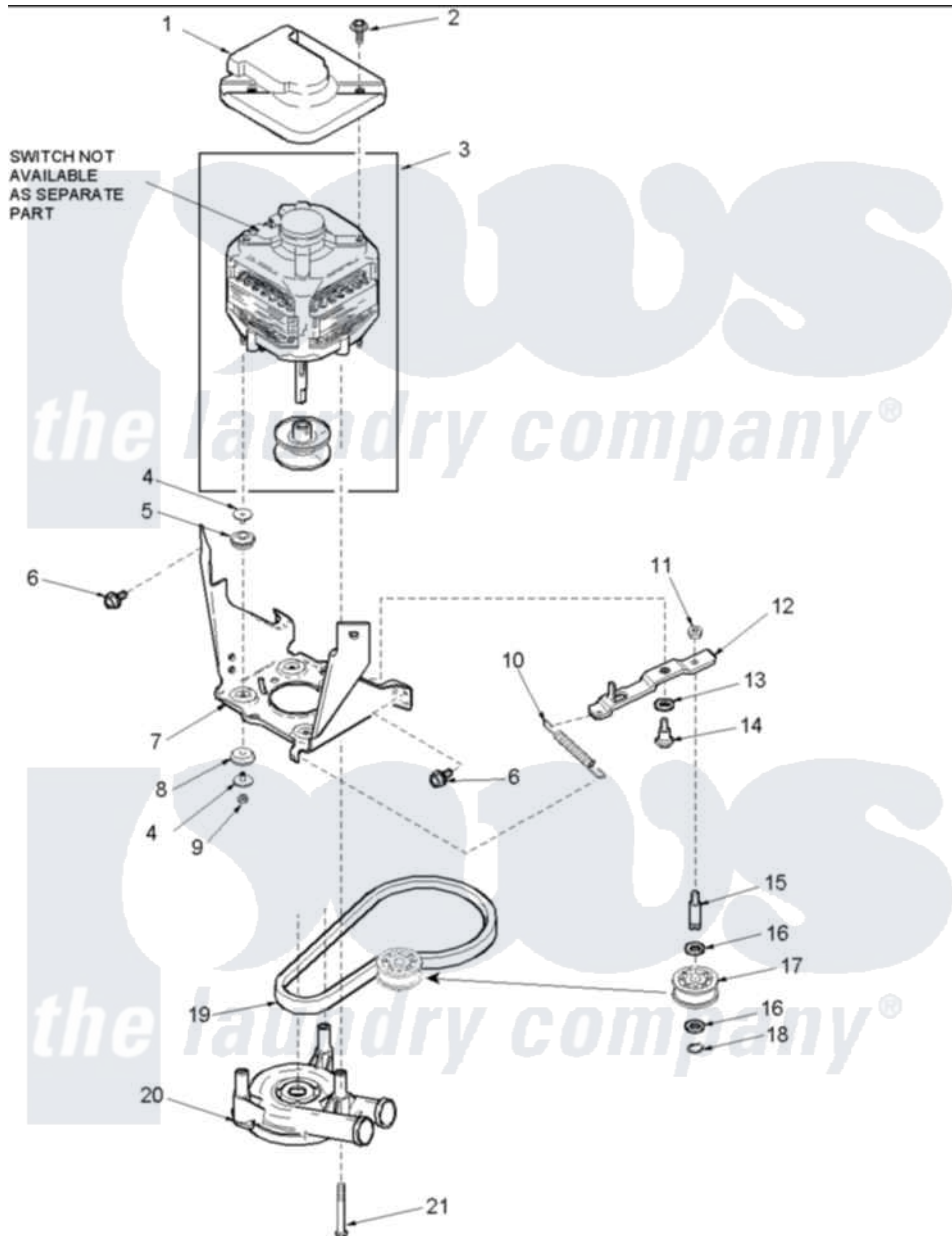

# Amana ALW540RAW (BOM: PALW540RAW) 08 - MOTOR, BELT, PUMP, AND IDLER ASSY

Amana Residential Amana ALW540RAW (BOM: PALW540RAW) Washer Parts Parts Diagram 08 - MOTOR, BELT, PUMP, AND IDLER ASSY  
 Click on the part number to view part

Item	Original Part Number	Replaced By	Status	Part Description
1	<a href="#">40112301</a>			Shield, Motor
2	40046701	<a href="#">4312464</a>		Screw
3	40095001	<a href="#">27001215</a>		Motor W/Pulley
4	<a href="#">40053701</a>			Post, Isolator
5	<a href="#">40053801</a>			Mount, Motor Upper
6	40105601	<a href="#">40128701</a>		Screw, 5/16-18 X .50
7	40015501		Not Available	BRACKET, MOTOR MOUNT
8	<a href="#">40054301</a>			Mount, Motor Lower
9	40095101	<a href="#">Y707702</a>		Locknut
10	<a href="#">40061401</a>			Spring, Idler Lever
11	<a href="#">40038801</a>			Jamnut, 3/8-16
12	40041001	<a href="#">40041002</a>		Lever, Idler
13	<a href="#">40054701</a>			Washer
14	<a href="#">40038901</a>			Screw, 1/4-20
15	<a href="#">56461</a>			Shaft

16	<a href="#">52549</a>	Washer, 501 ID X3/4 Odx	
17	<a href="#">40045001</a>	Idler Pulley Assembly	
18	<a href="#">23748</a>	Ring, Retaining	
19	40053602	<a href="#">27001007</a>	Belt, Spin
20	40040301	<a href="#">27001233</a>	Pump
21	<a href="#">40063701</a>	Screw, 10-16 x 1.75	